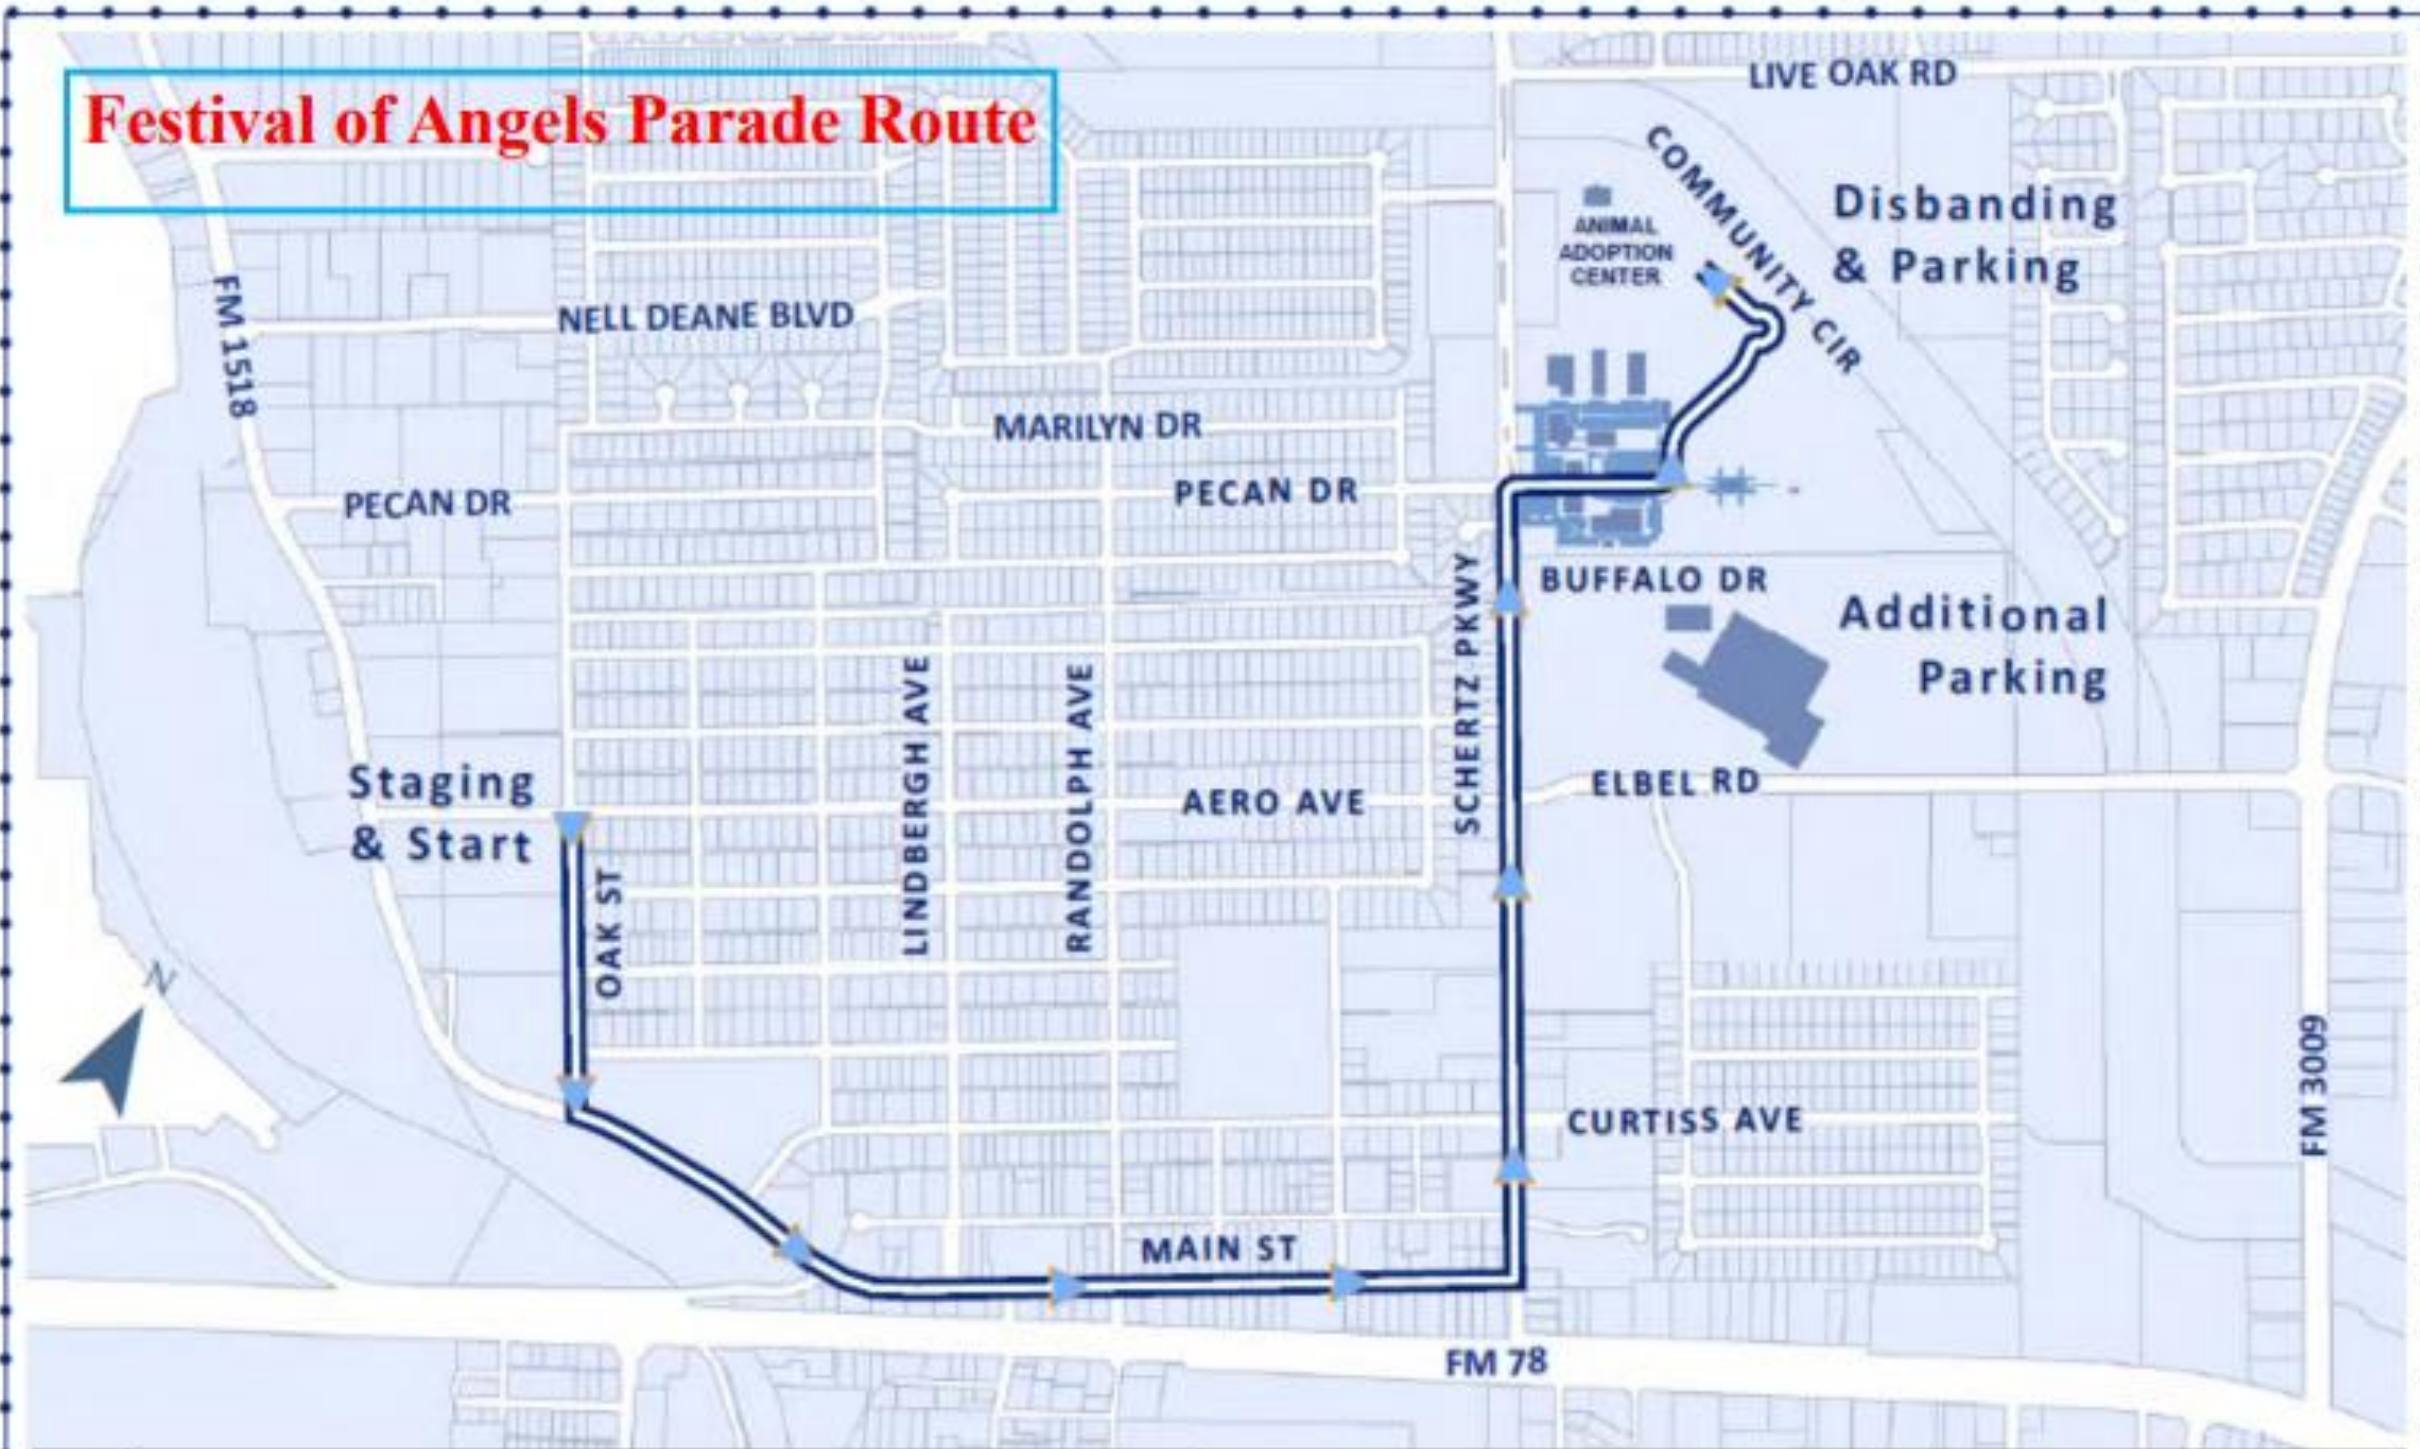

Oct 10, Nov 13, and Nov 30

Communication

Website, Social Media, Magazine, E-mail Blasts,
Letters to all businesses and residents in
Aviation Heights

The image is a festive event map for "HOLIDAZZLE" on Saturday, December 2, 2023. The title "HOLIDAZZLE" is written in large, blue, light-bulb-style letters at the top, with a string of colorful lights above it. Below the title, the date "SATURDAY * DECEMBER 2, 2023" is displayed in white on a dark red background. The map itself is a light blue area with various icons and labels for activities and locations. On the left side, there is a vertical list of event highlights: "HAL BALDWIN MUNICIPAL COMPLEX", "BREAKFAST WITH SANTA", "KRIS KRINGLE MARKET", "HOLIDAY HOOPLA", "MT. SCHERTZ.", and "FESTIVAL OF ANGELS PARADE". The map shows "SKATING PARK" with an icon of a person on a skateboard, "FIRESIDE TOASTING & ROASTING" with an icon of people around a campfire, "FOOD TRUCKS" with a truck icon, "MT. SCHERTZ" with a mountain icon, "SNOW AREA 1" and "SNOW AREA 2" with snowman icons, "SANTA" with a Santa Claus icon, "INFLATABLES" with a slide icon, "FACE PAINTERS" with a person getting face paint, and "GILLOON TWISTERS" with a balloon icon. There are several "ENTRY EXIT" points marked with green circles. Parking areas are labeled "PARKING" in various locations, including "CITY HALL", "CIVIC CENTER", and "KRIS KRINGLE MARKET". A "BUFFALO DRIVE" is also labeled. At the bottom, there is a red banner with the text "PARKING AND EVENT MAP" and "LEARN MORE AND VIEW SCHEDULE AT SCHERTZ.COM/HOLIDAZZLE". The Schertz Parks & Recreation logo is visible in the bottom left corner of the map area.

5:30PM: Full Shutdown

Festival of Angels Parade Route

City of Schertz
HOLIDAZZLE

Saturday, December 2

6:00 PM

FUTURE PLANNING

Trail of Lights Research

Exploring Options