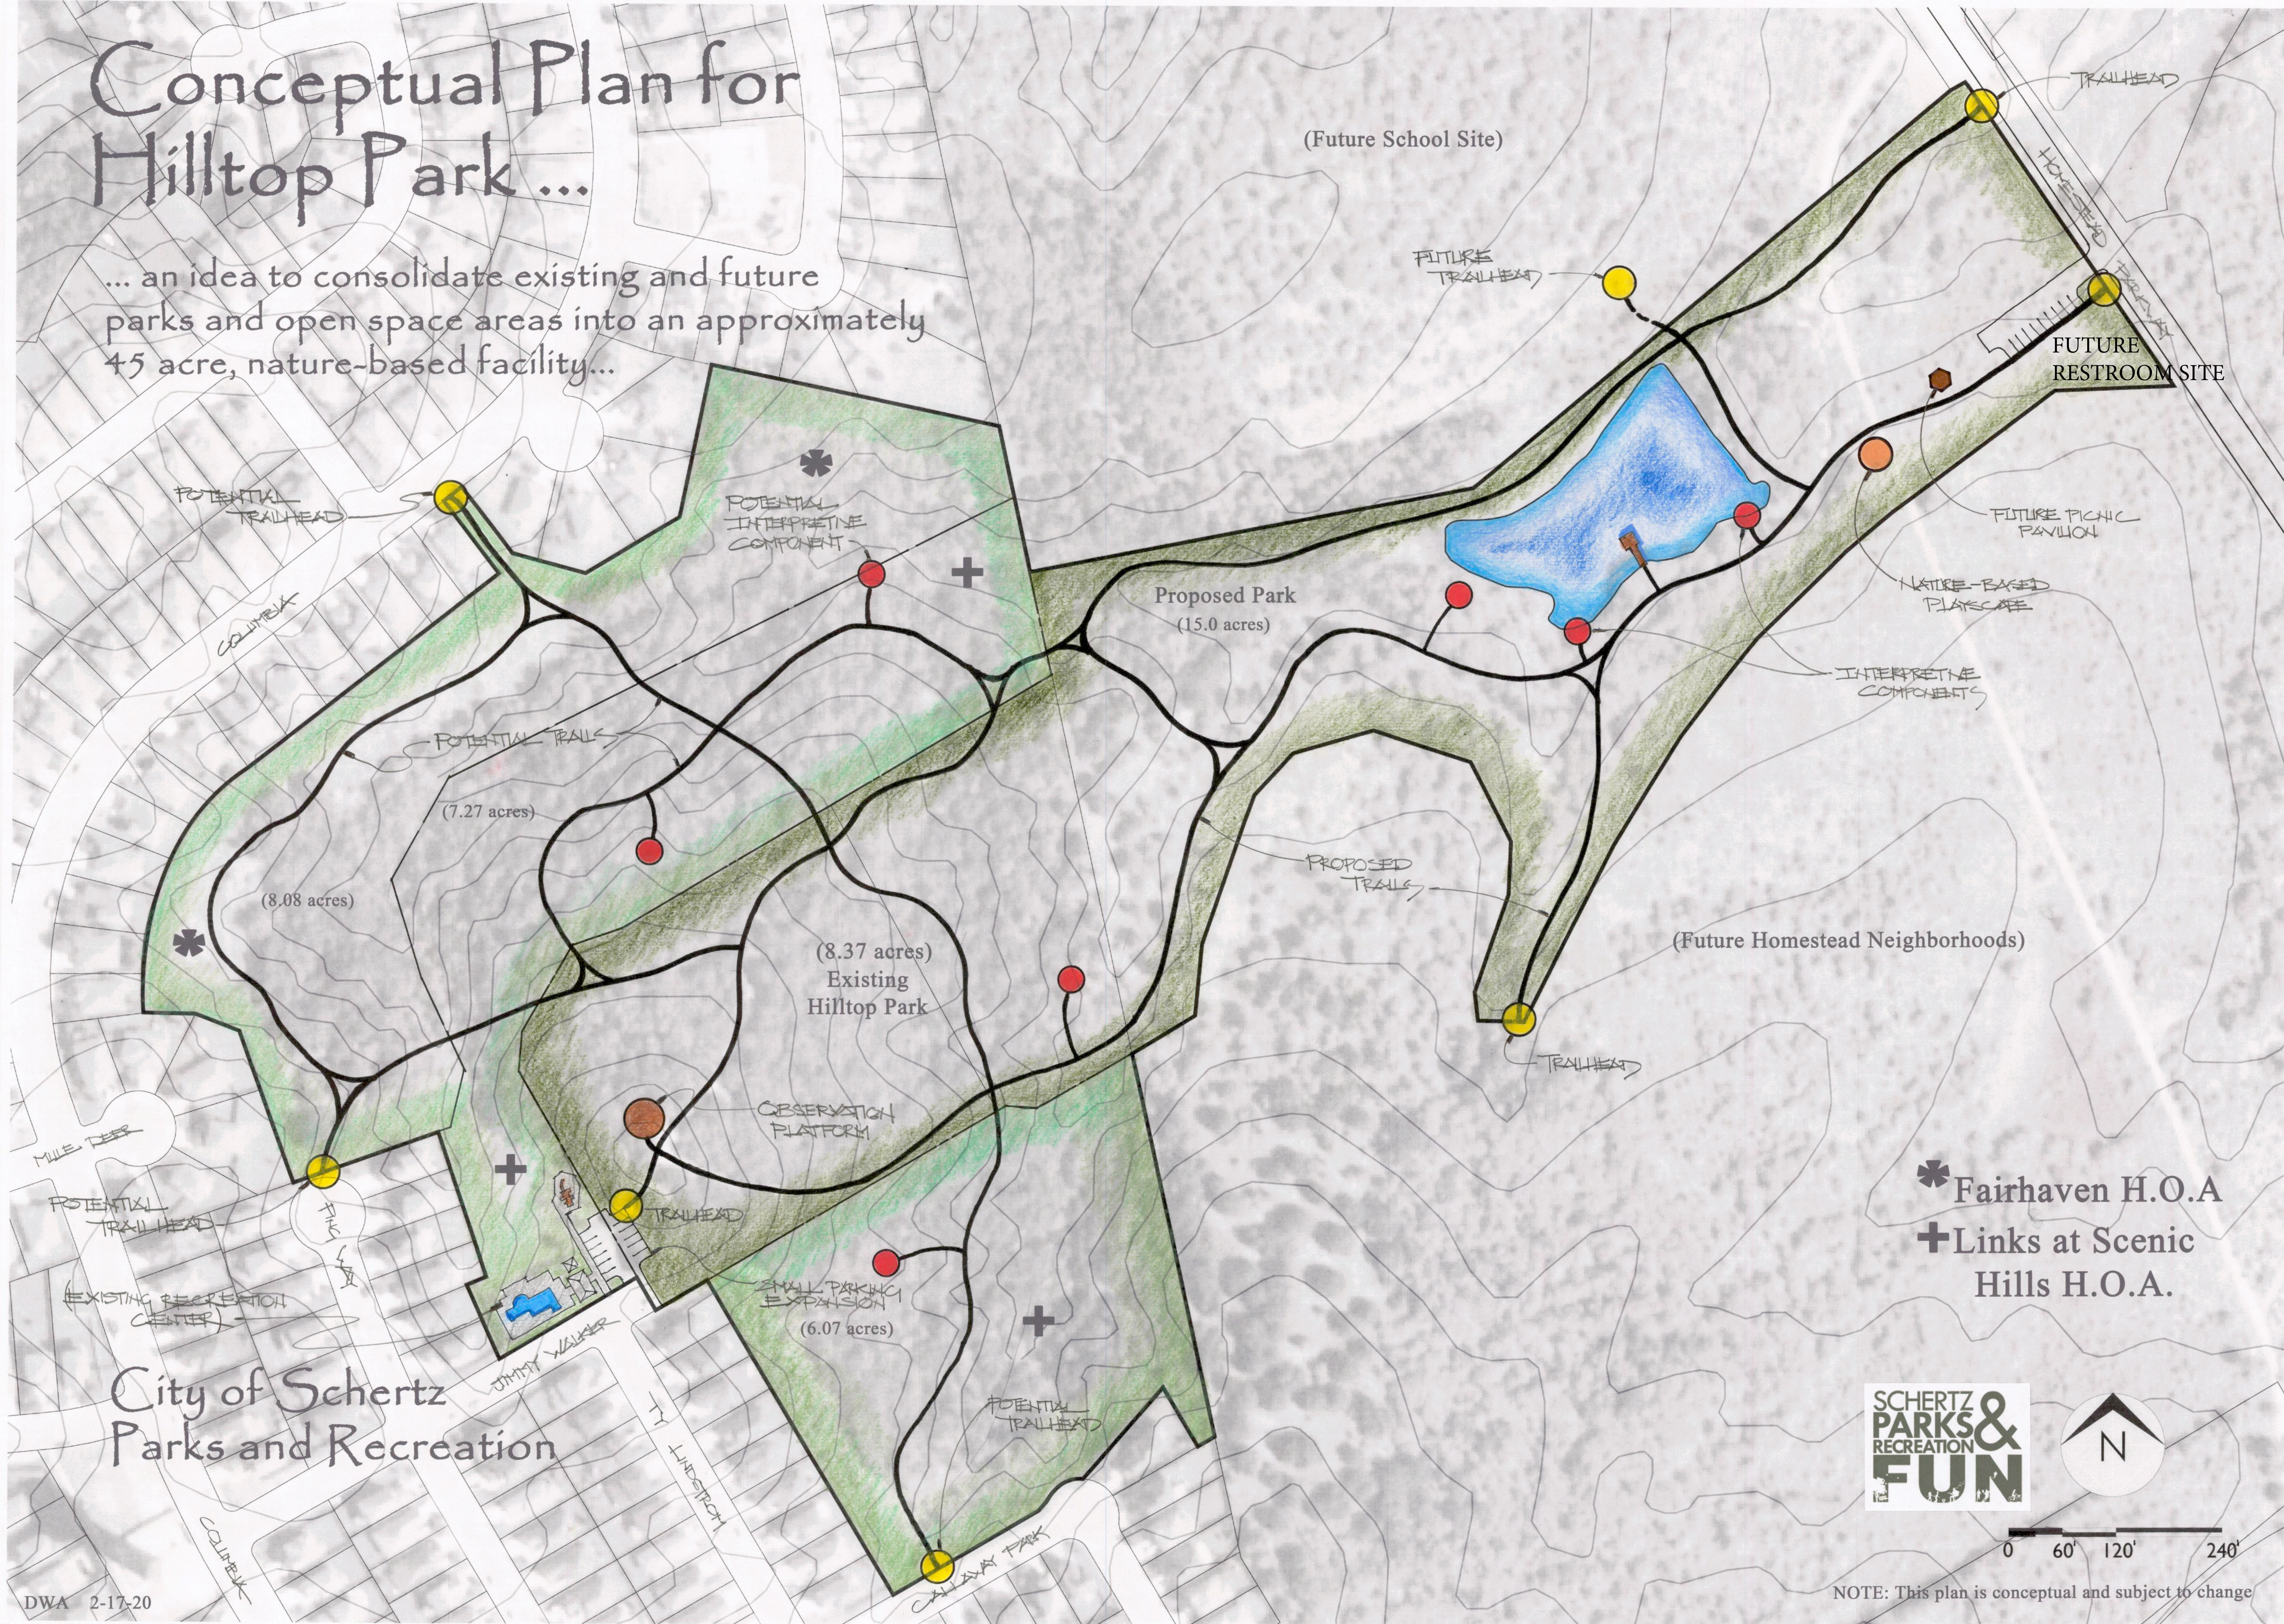

Conceptual Plan for Hilltop Park ...

... an idea to consolidate existing and future parks and open space areas into an approximately 45 acre, nature-based facility...

- * Fairhaven H.O.A
- + Links at Scenic Hills H.O.A.

City of Schertz
Parks and Recreation

NOTE: This plan is conceptual and subject to change