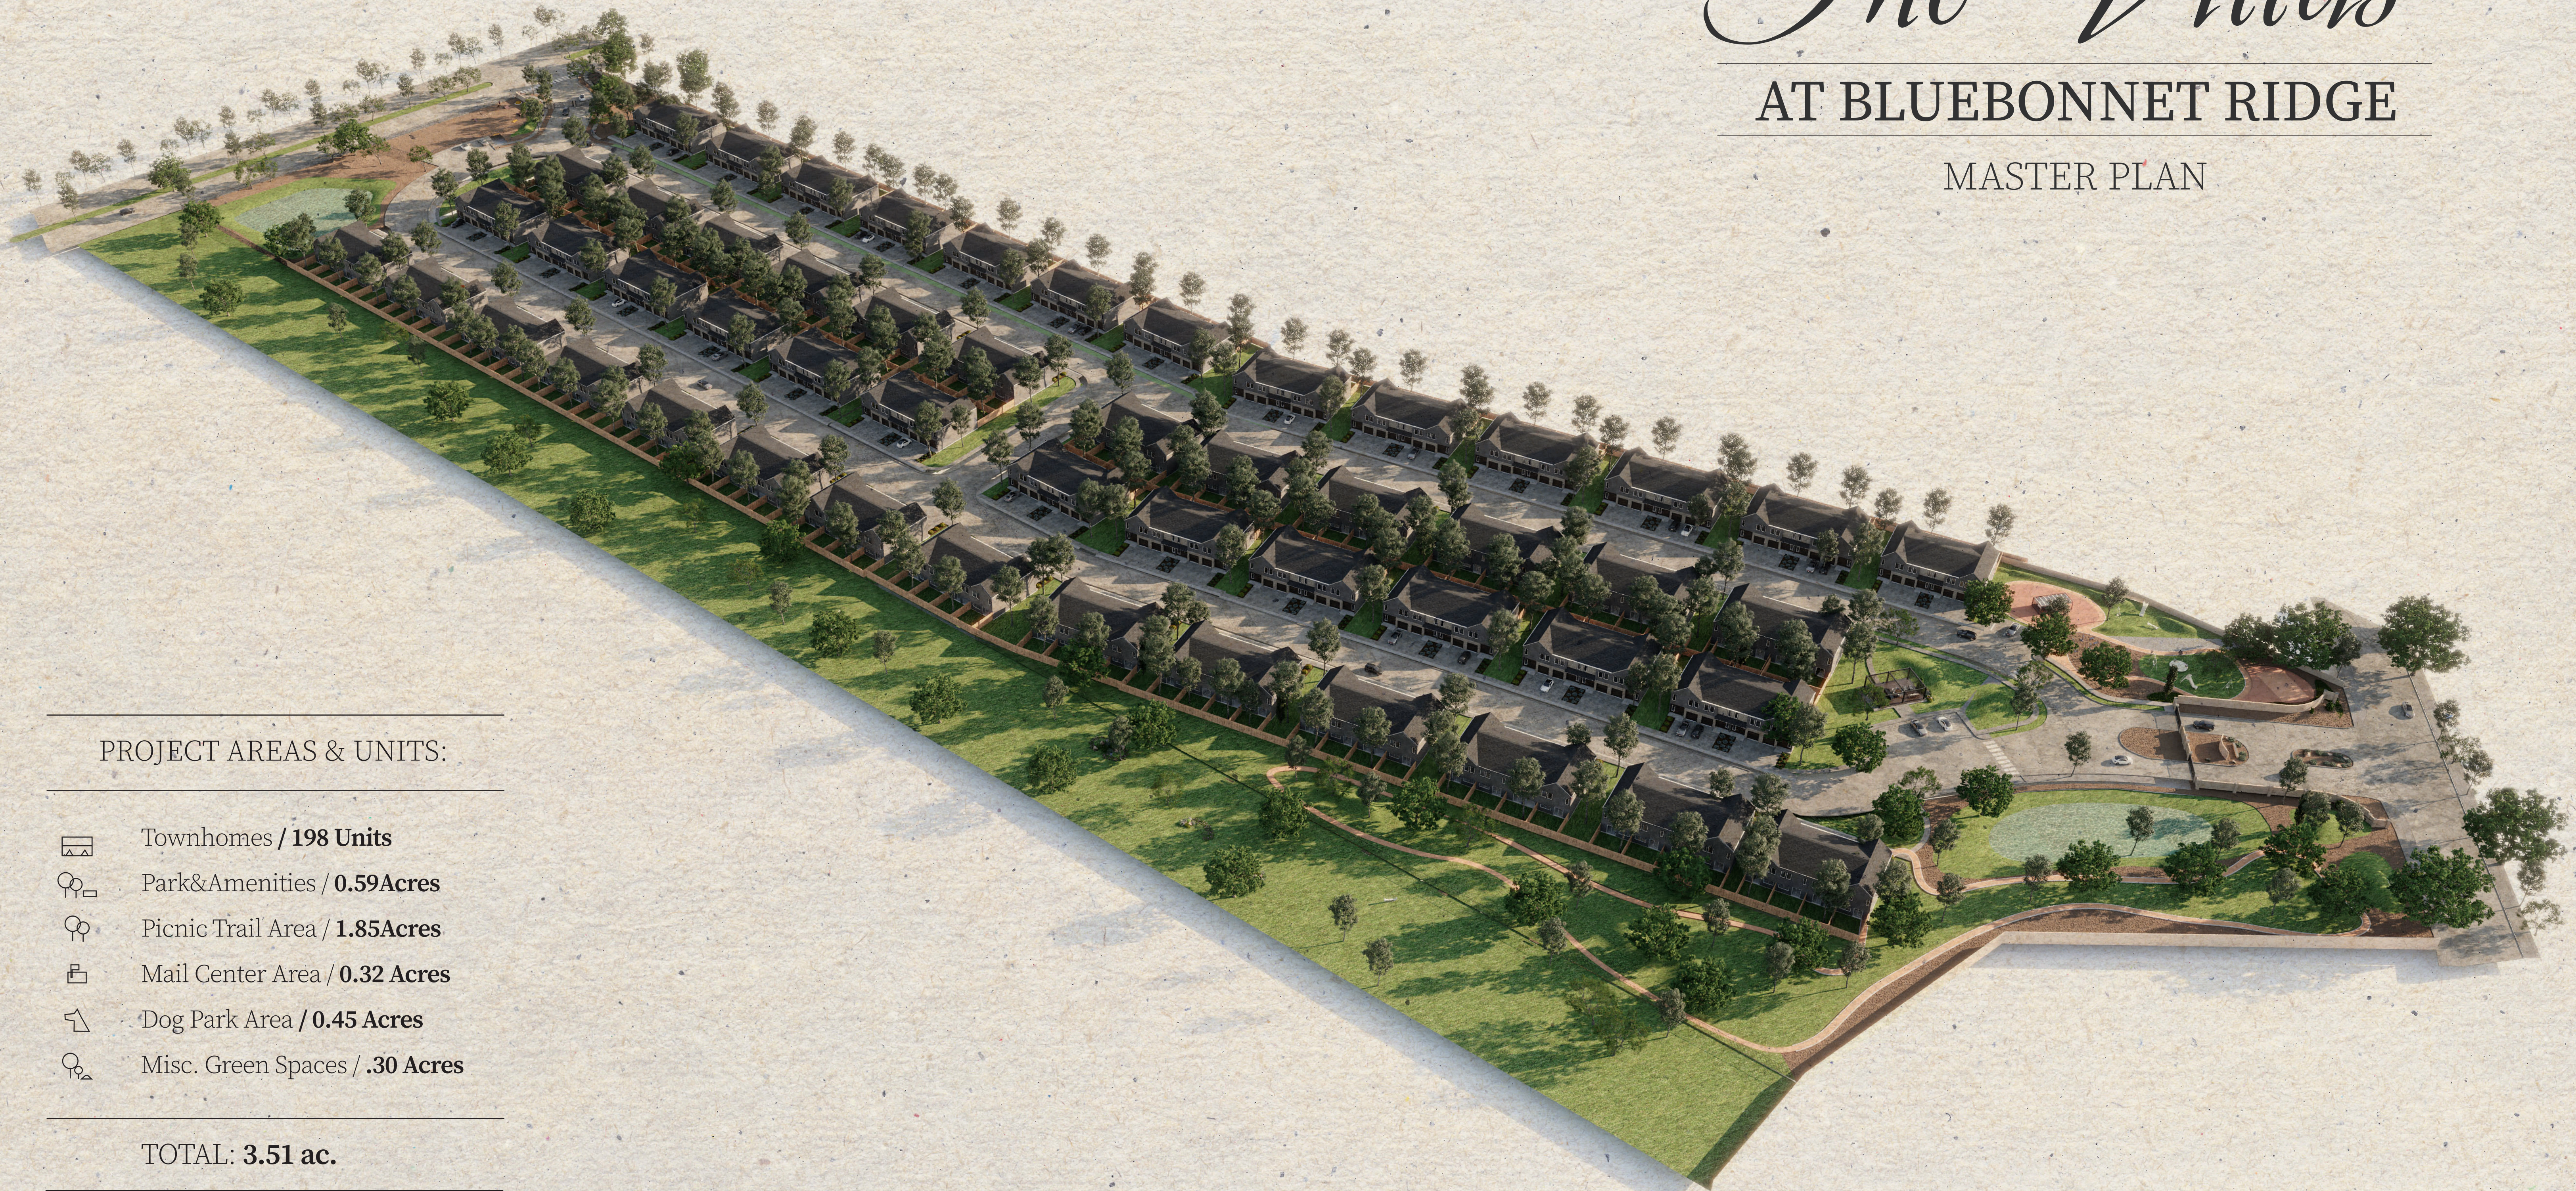

# The Villas

## AT BLUEBONNET RIDGE

#### PROJECT AREAS & UNITS:

-  Townhomes / **198 Units**
-  Park & Amenities / **0.59 Acres**
-  Picnic Trail Area / **1.85 Acres**
-  Mail Center Area / **0.32 Acres**
-  Dog Park Area / **0.45 Acres**
-  Misc. Green Spaces / **.30 Acres**

TOTAL: **3.51 ac.**

-  Detention Ponds / **0.66 Acres**
-  Open Space Eastment / **4.01 Acres**