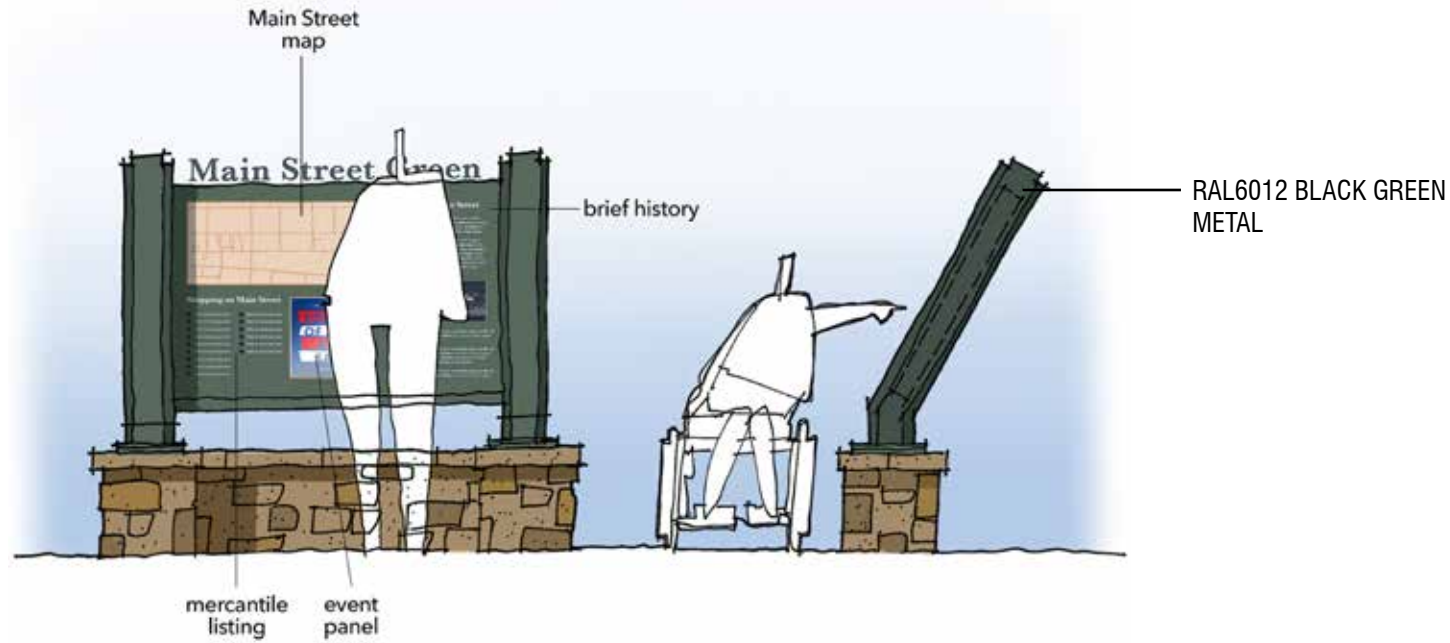

-  WELCOME MONUMENT
-  ARRIVAL MARKERS
-  MAIN STREET GREEN
-  PEDESTRIAN KIOSK
-  36" METAL SCREEN

Color, Typography, and Graphic Precedents

AaBbCcDdEeFfGgHhIiJjKkLlMmNn
OoPpQqRrSsTtUuVvWwXxYyZz
1234567890

Monument Signage - Streetscape Elements

Streetscape Elements

PEDESTRIAN KIOSKS

- metal band assembly with illuminated Main Street letterforms
- cast stone with dimensional or/and sandblasted text and graphics
- regional stone base
- landscape setting that introduces planting palette for Main Street