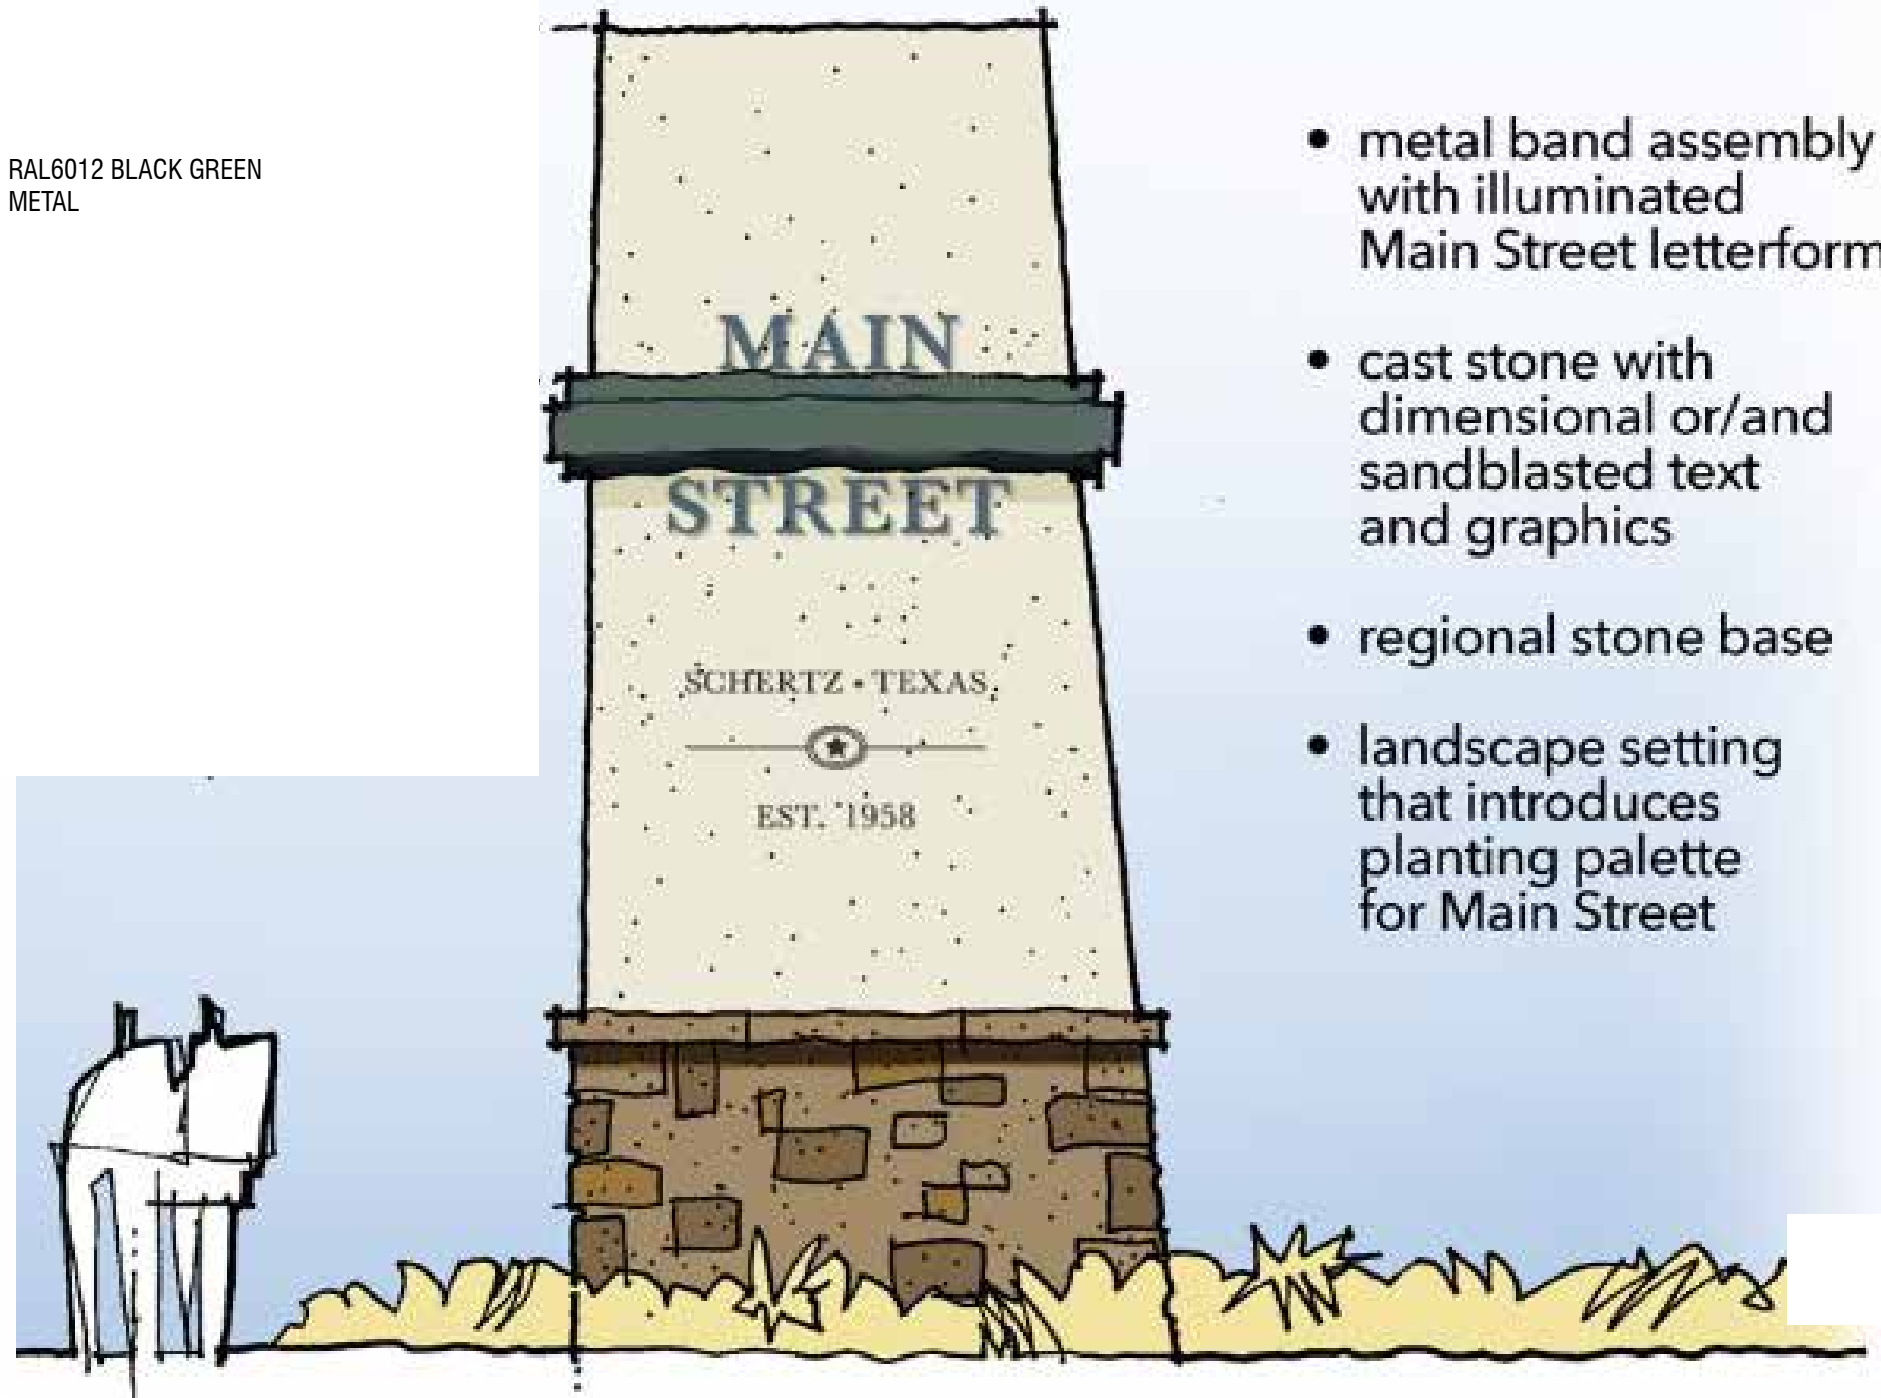

-  WELCOME MONUMENT
-  ARRIVAL MARKERS
-  MAIN STREET GREEN
-  PEDESTRIAN KIOSK
-  36" METAL SCREEN

Color, Typography, and Graphic Precedents

AaBbCcDdEeFfGgHhIiJjKkLlMmNn
OoPpQqRrSsTtUuVvWwXxYyZz
1234567890

Monument Signage - Streetscape Elements

Streetscape Elements

PEDESTRIAN KIOSKS

- metal band assembly with illuminated Main Street letterforms
- cast stone with dimensional or/and sandblasted text and graphics
- regional stone base
- landscape setting that introduces planting palette for Main Street