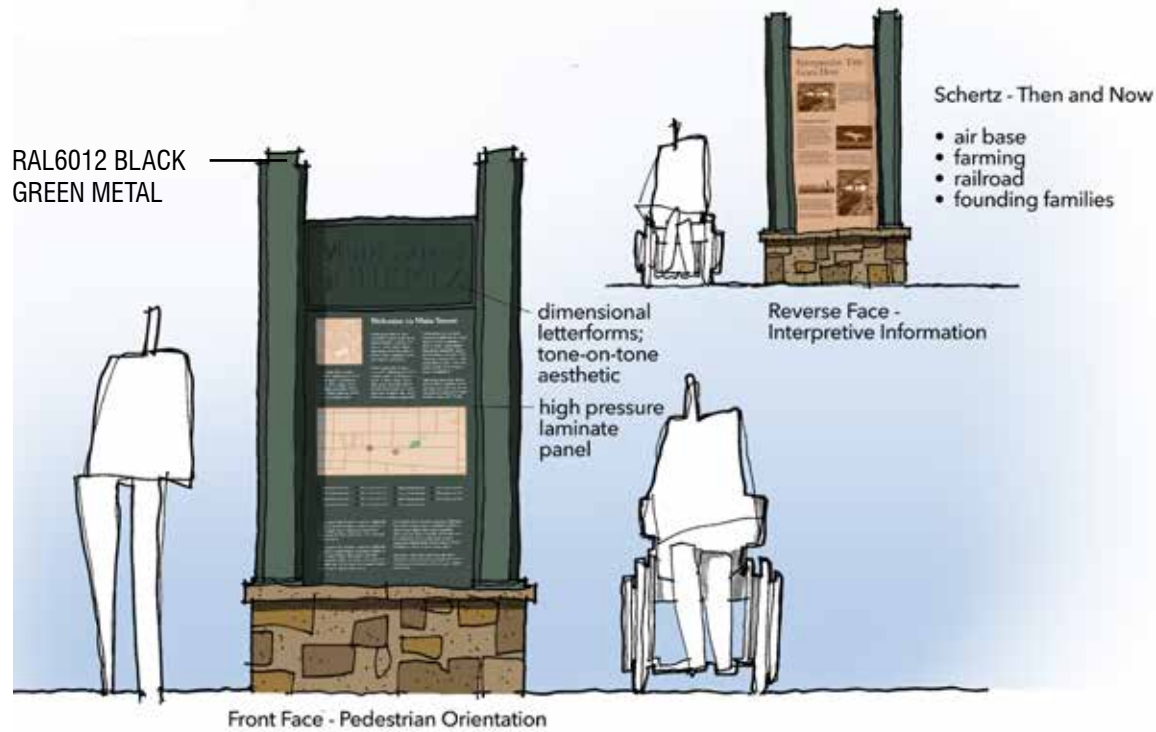

-  WELCOME MONUMENT
-  ARRIVAL MARKERS
-  MAIN STREET GREEN
-  PEDESTRIAN KIOSK
-  36" METAL SCREEN

Color, Typography, and Graphic Precedents

AaBbCcDdEeFfGgHhIiJjKkLlMmNn
OoPpQqRrSsTtUuVvWwXxYyZz
1234567890

Monument Signage - Streetscape Elements

Streetscape Elements

PEDESTRIAN KIOSKS

- metal band assembly with illuminated Main Street letterforms
- cast stone with dimensional or/and sandblasted text and graphics
- regional stone base
- landscape setting that introduces planting palette for Main Street

WELCOME MONUMENT (EAST)

Aviation Theme: Decorative Panel

1 Elevation
SCALE: 3/16"=1'-0"

T-38C Talon

Original and Current Raytheon T06A T-6A "Texan II"

2 References
SCALE: N/A

3 Decorative Screens - Aviation
SCALE: 3/4"=1'-0"

Corn Fields

Soybean Fields

1950s David Brown Cropmaster

2 References
SCALE: N/A

3 Decorative Screens - Agriculture
SCALE: 3/4"=1'-0"

Material Selections

Rock, Metal, and Metal Screen Color Selections:

Aggregate Selections: Located in Planting Areas