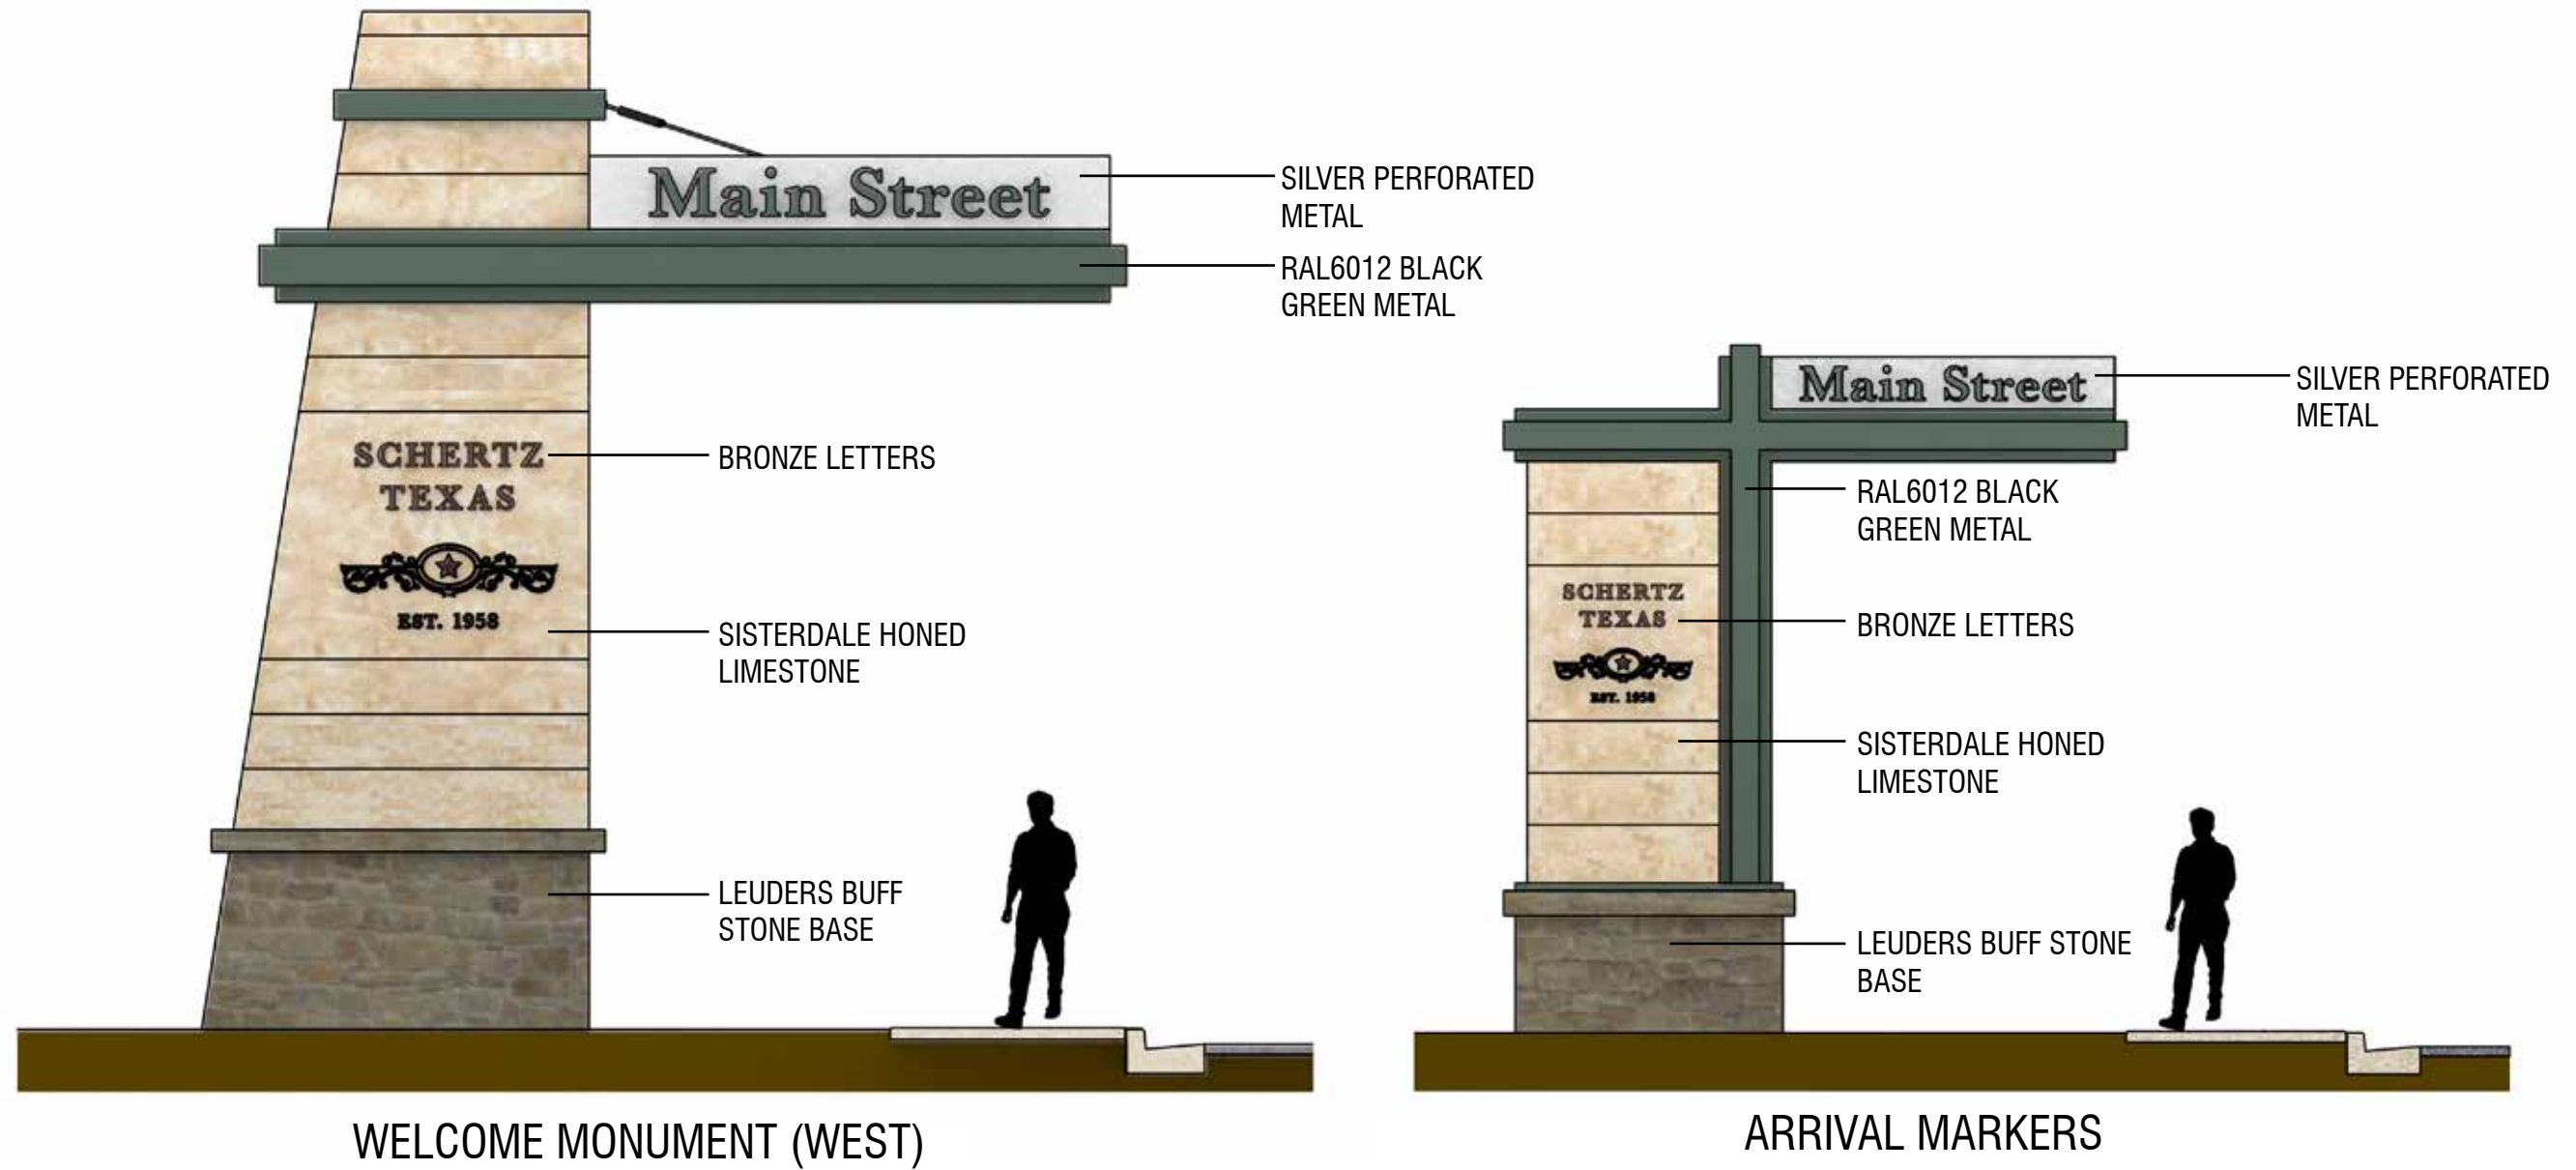

-  WELCOME MONUMENT
-  ARRIVAL MARKERS
-  MAIN STREET GREEN
-  PEDESTRIAN KIOSK
-  36" METAL SCREEN

Color, Typography, and Graphic Precedents

AaBbCcDdEeFfGgHhIiJjKkLlMmNn
OoPpQqRrSsTtUuVvWwXxYyZz
1234567890

Monument Signage - Streetscape Elements

Streetscape Elements

PEDESTRIAN KIOSKS

- metal band assembly with illuminated Main Street letterforms
- cast stone with dimensional or/and sandblasted text and graphics
- regional stone base
- landscape setting that introduces planting palette for Main Street

Railroad Theme: Decorative Panel

1 Elevation
SCALE: 3/16"=1'-0"

Depot

2 References
SCALE: N/A

3 Decorative Screens - Railroad
SCALE: 3/4"=1'-0"

Agriculture Theme: Decorative Panel

1 Elevation
SCALE: 3/16"=1'-0"

Corn Fields

Soybean Fields

1950s David Brown Cropmaster

2 References
SCALE: N/A

3 Decorative Screens - Agriculture
SCALE: 3/4"=1'-0"

Material Selections

Rock, Metal, and Metal Screen Color Selections:

Aggregate Selections: Located in Planting Areas