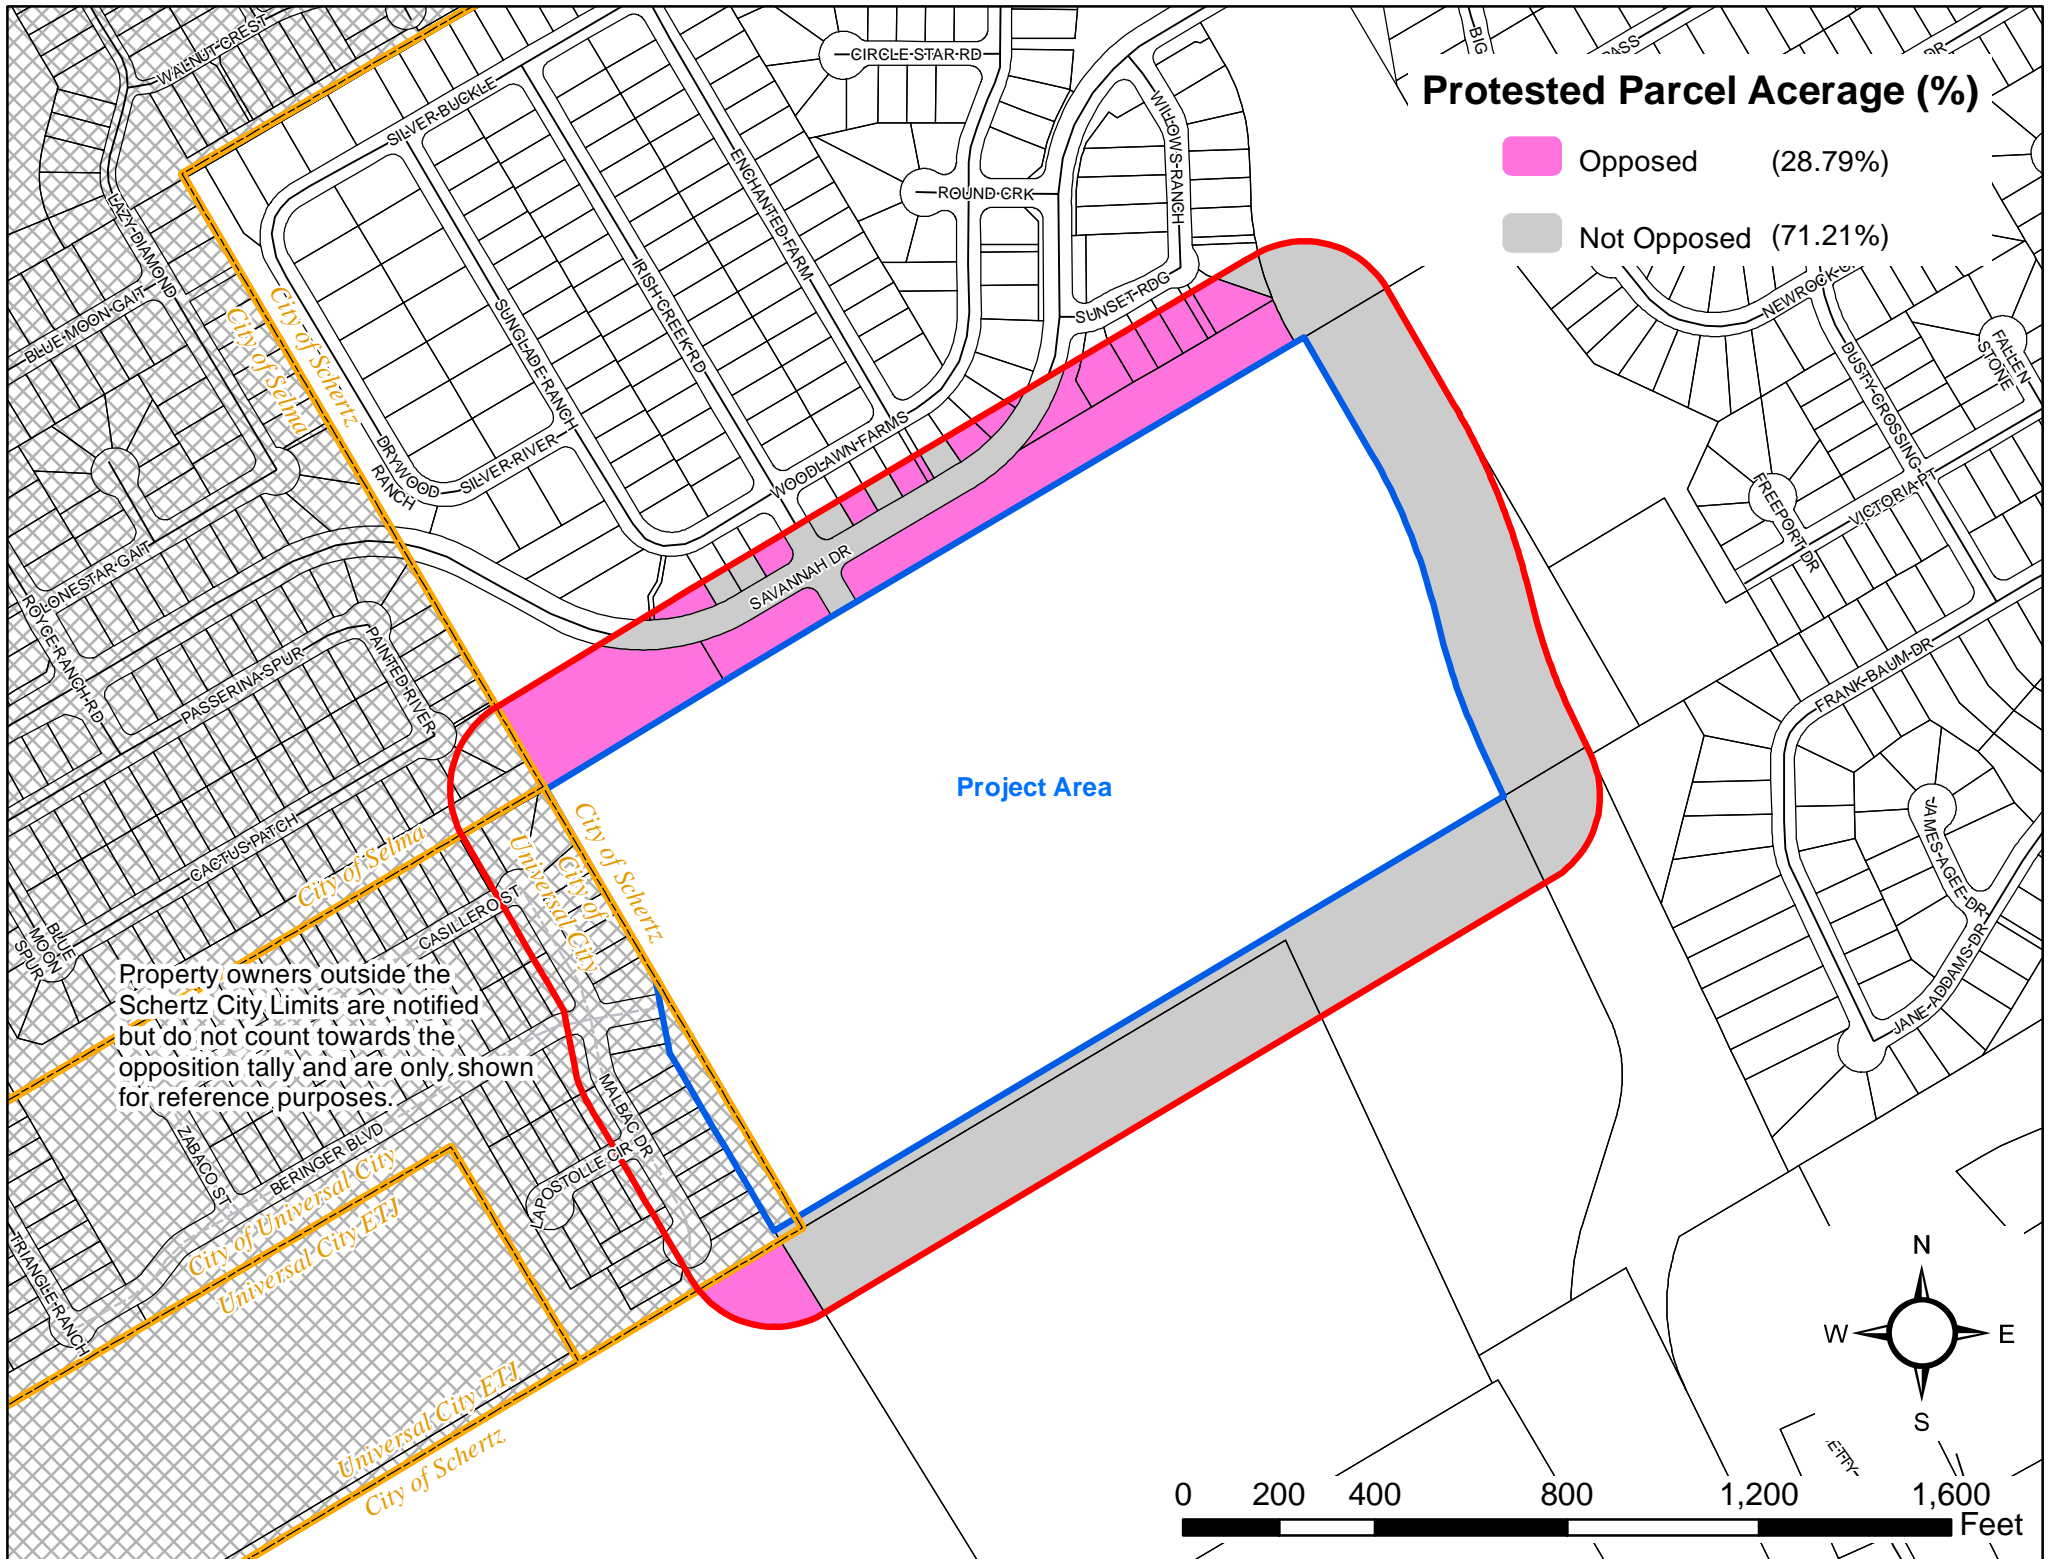

Protested Parcel Acentage (%)

- Opposed (28.79%)
- Not Opposed (71.21%)

Property owners outside the Schertz City Limits are notified but do not count towards the opposition tally and are only shown for reference purposes.