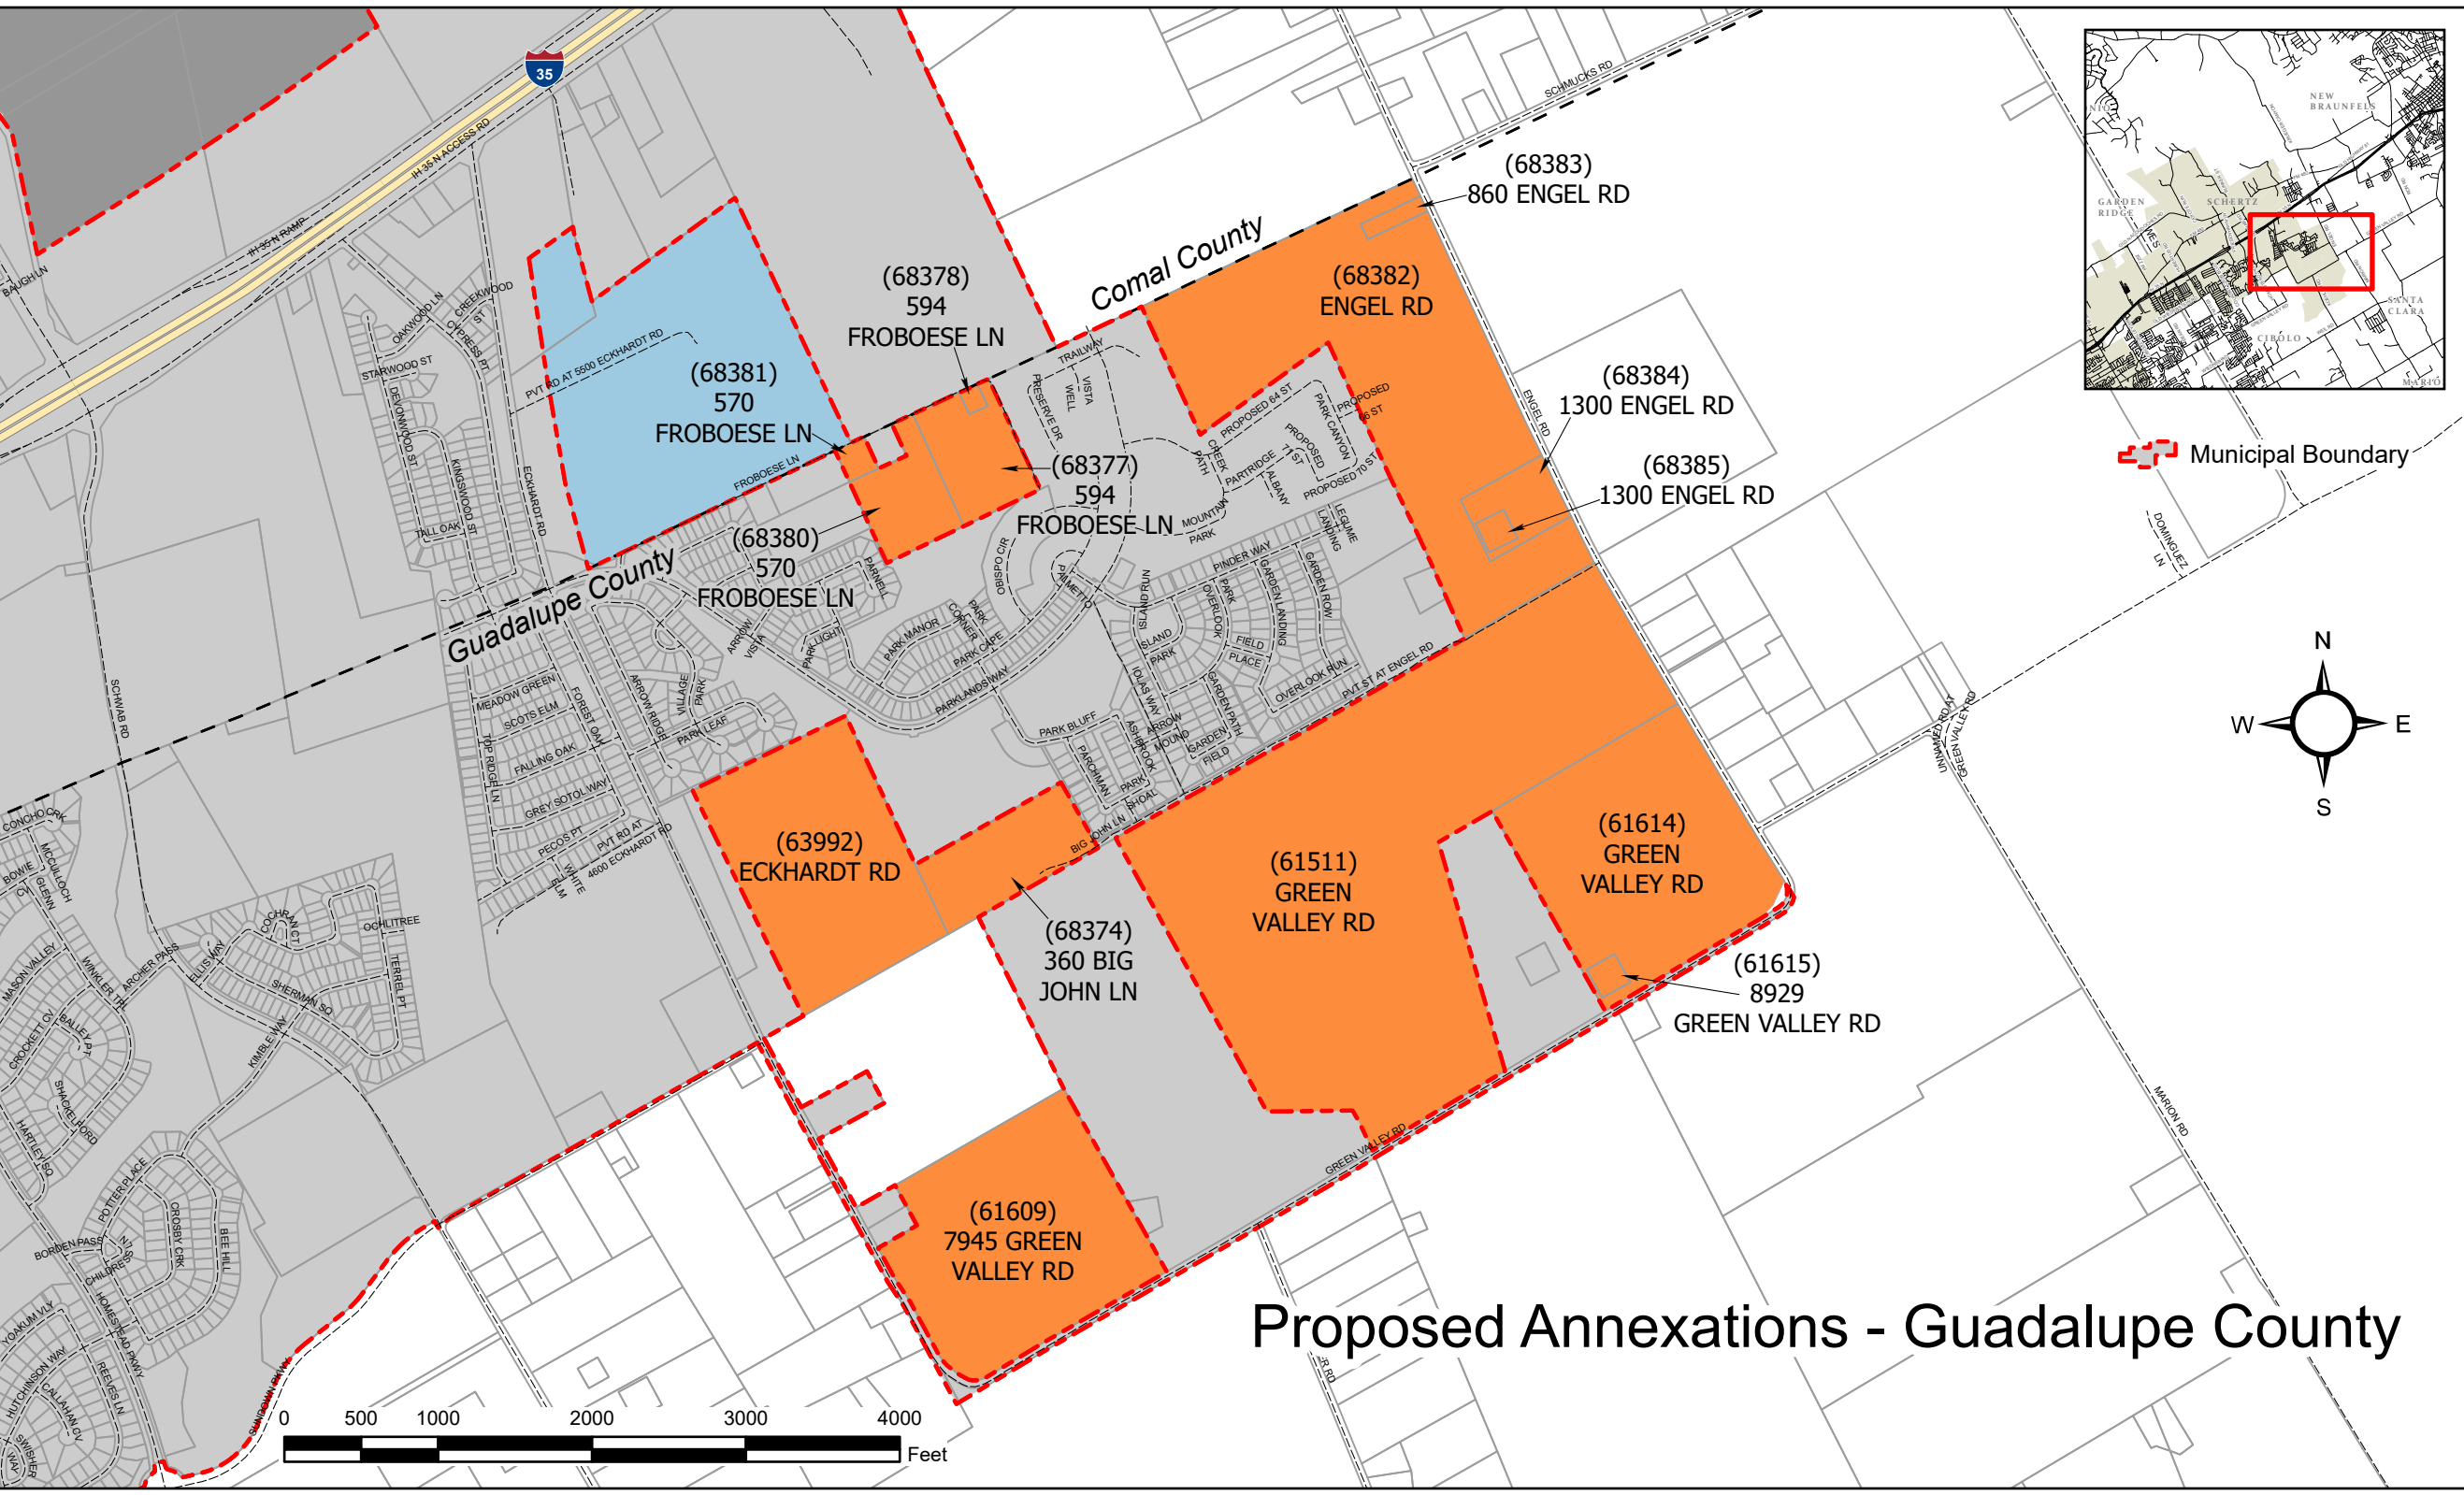

Proposed Annexations - Comal County

 Municipal Boundary

 Municipal Boundary

Proposed Annexations - Guadalupe County

- (68378) 594 FROBOESE LN
- (68381) 570 FROBOESE LN
- (68382) ENGEL RD
- (68377) 594 FROBOESE LN
- (68384) 1300 ENGEL RD
- (68385) 1300 ENGEL RD
- (68380) 570 FROBOESE LN
- (63992) ECKHARDT RD
- (61511) GREEN VALLEY RD
- (61614) GREEN VALLEY RD
- (68374) 360 BIG JOHN LN
- (61615) 8929 GREEN VALLEY RD
- (61609) 7945 GREEN VALLEY RD
- (68383) 860 ENGEL RD