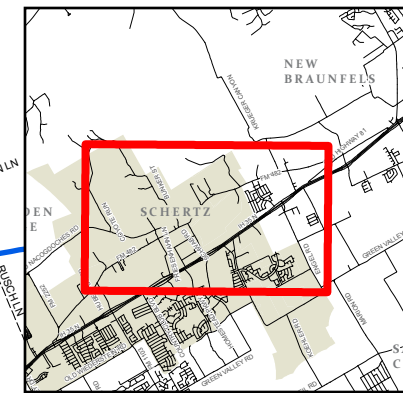

Proposed Annexations - Comal County

 Municipal Boundary

 Municipal Boundary

Proposed Annexations - Guadalupe County

- (68378) 594 FROBOESE LN
- (68381) 570 FROBOESE LN
- (68382) ENGEL RD
- (68377) 594 FROBOESE LN
- (68384) 1300 ENGEL RD
- (68385) 1300 ENGEL RD
- (68380) 570 FROBOESE LN
- (63992) ECKHARDT RD
- (61511) GREEN VALLEY RD
- (61614) GREEN VALLEY RD
- (68374) 360 BIG JOHN LN
- (61615) 8929 GREEN VALLEY RD
- (61609) 7945 GREEN VALLEY RD
- (68383) 860 ENGEL RD