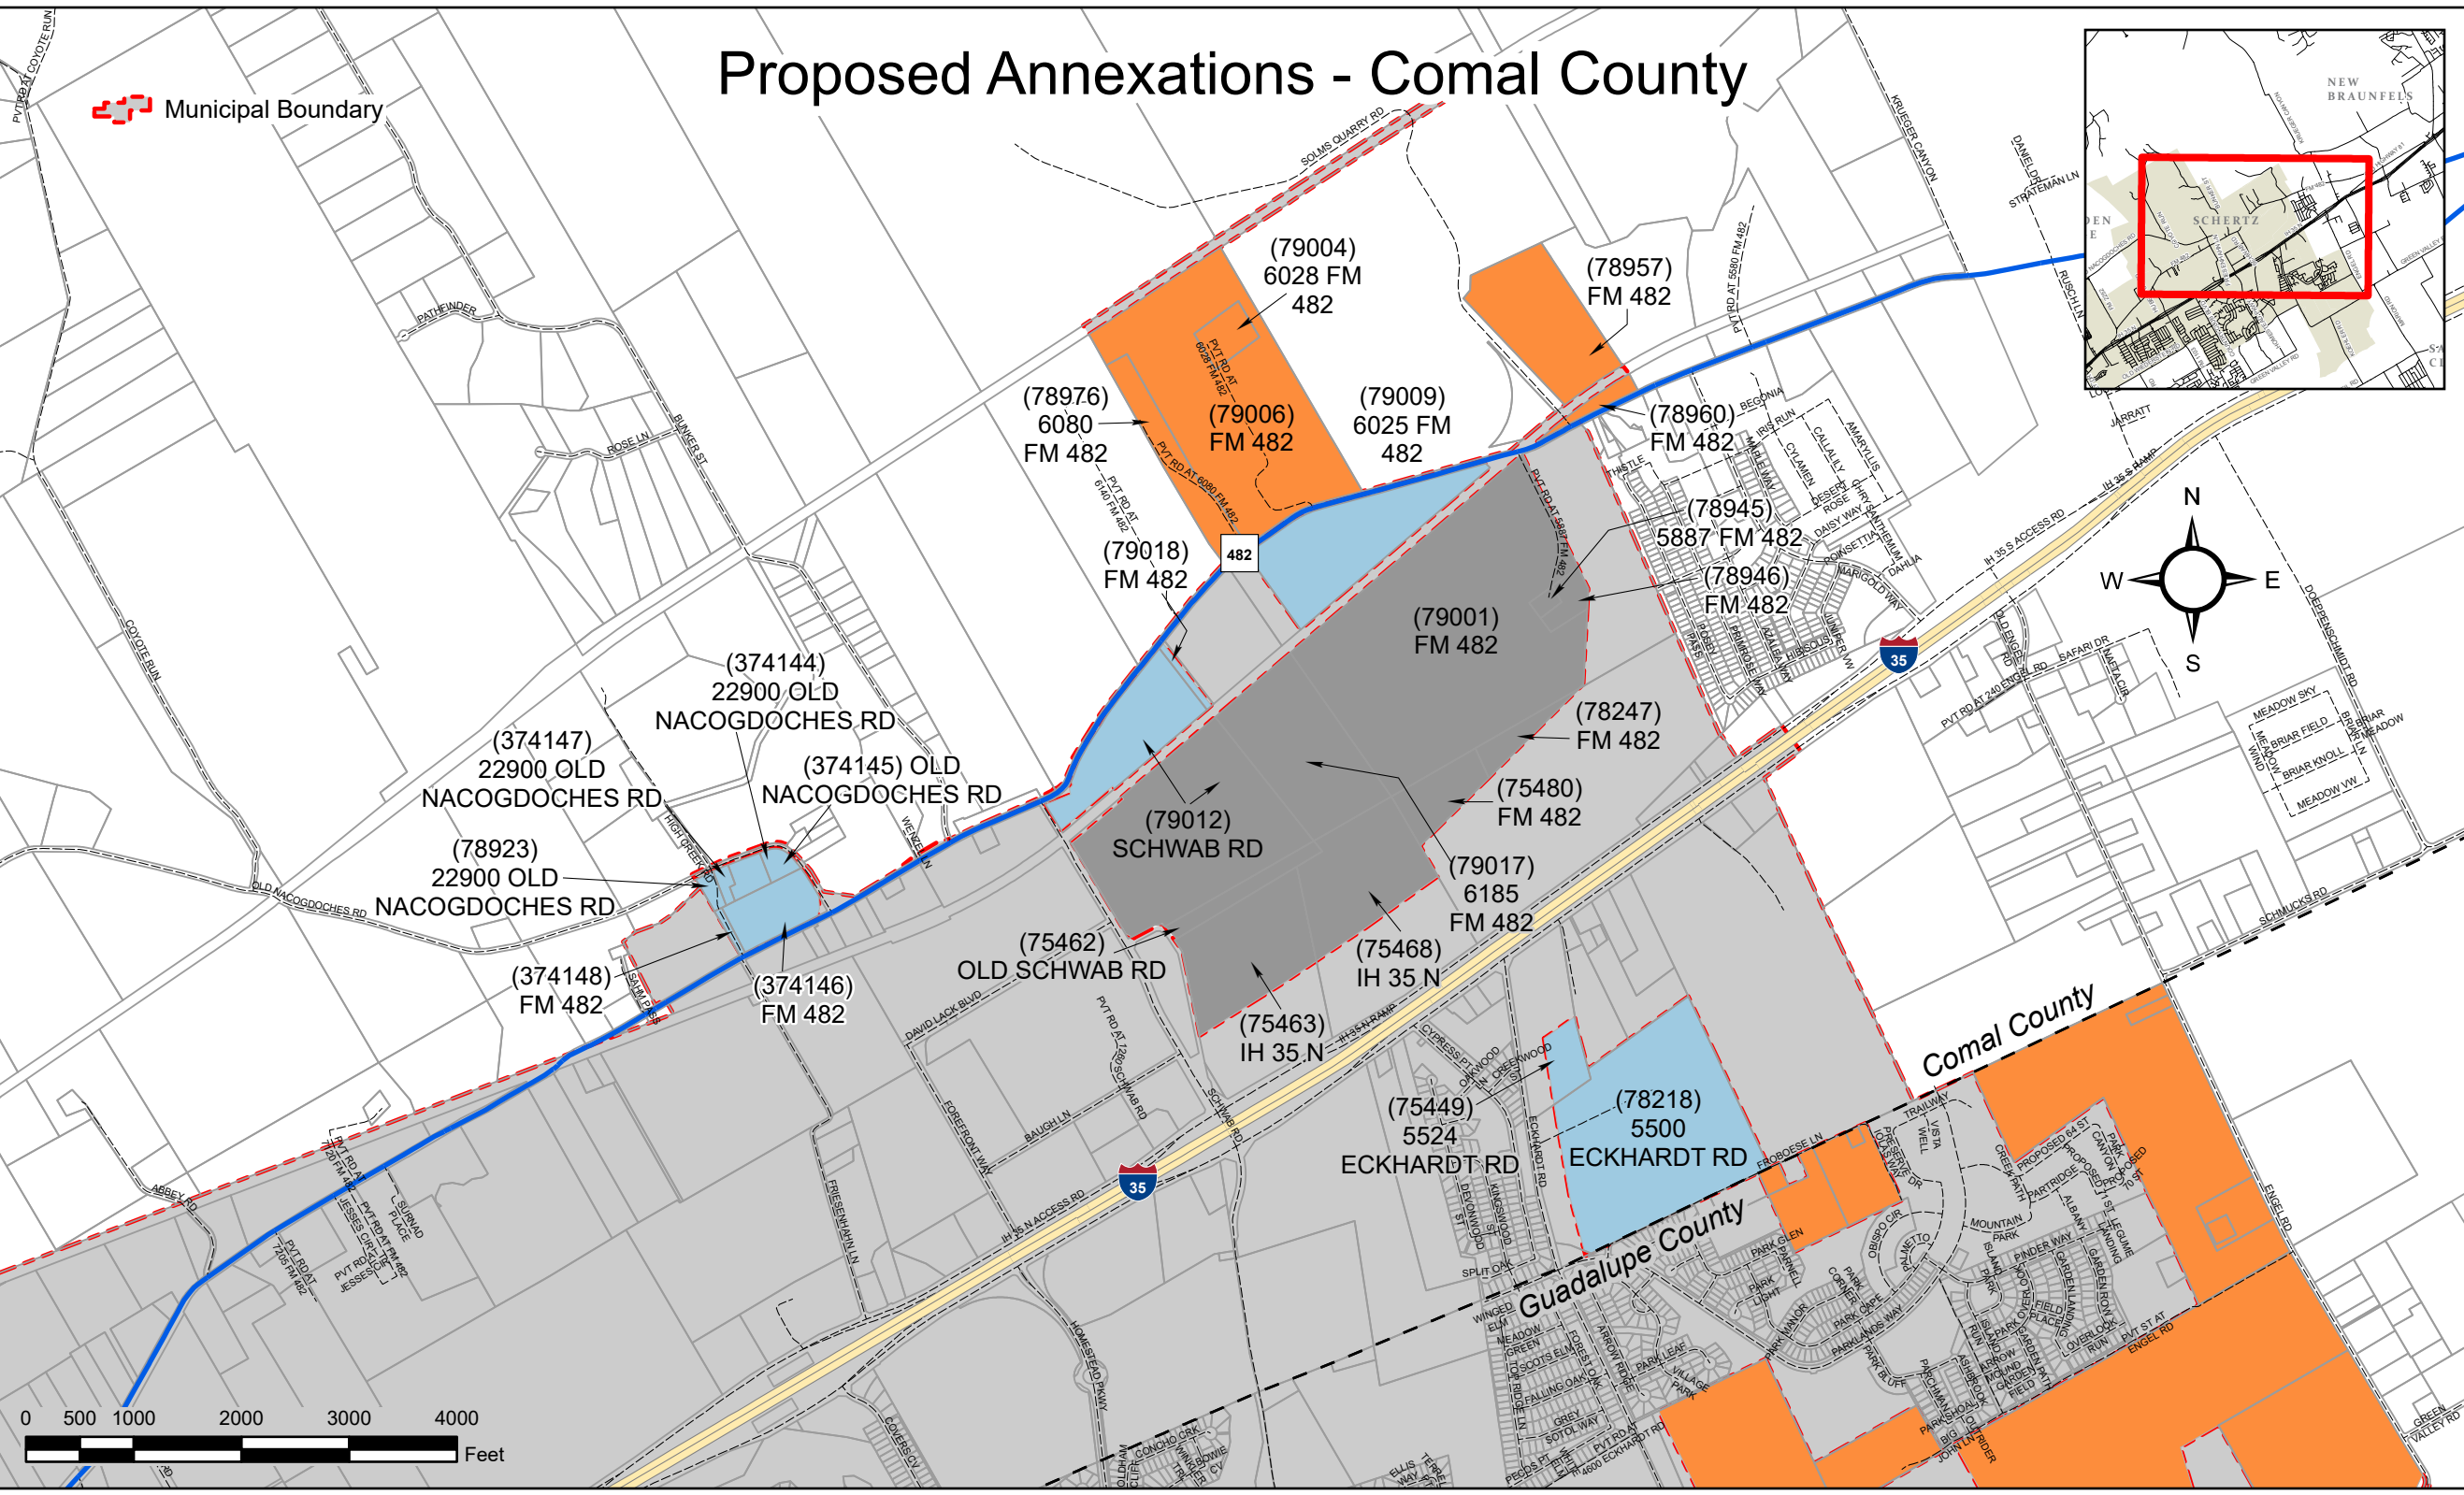

Proposed Annexations - Comal County

 Municipal Boundary

 Municipal Boundary

Proposed Annexations - Guadalupe County

- (68378) 594 FROBOESE LN
- (68381) 570 FROBOESE LN
- (68382) ENGEL RD
- (68377) 594 FROBOESE LN
- (68384) 1300 ENGEL RD
- (68385) 1300 ENGEL RD
- (68380) 570 FROBOESE LN
- (63992) ECKHARDT RD
- (61511) GREEN VALLEY RD
- (61614) GREEN VALLEY RD
- (68374) 360 BIG JOHN LN
- (61615) 8929 GREEN VALLEY RD
- (61609) 7945 GREEN VALLEY RD
- (68383) 860 ENGEL RD