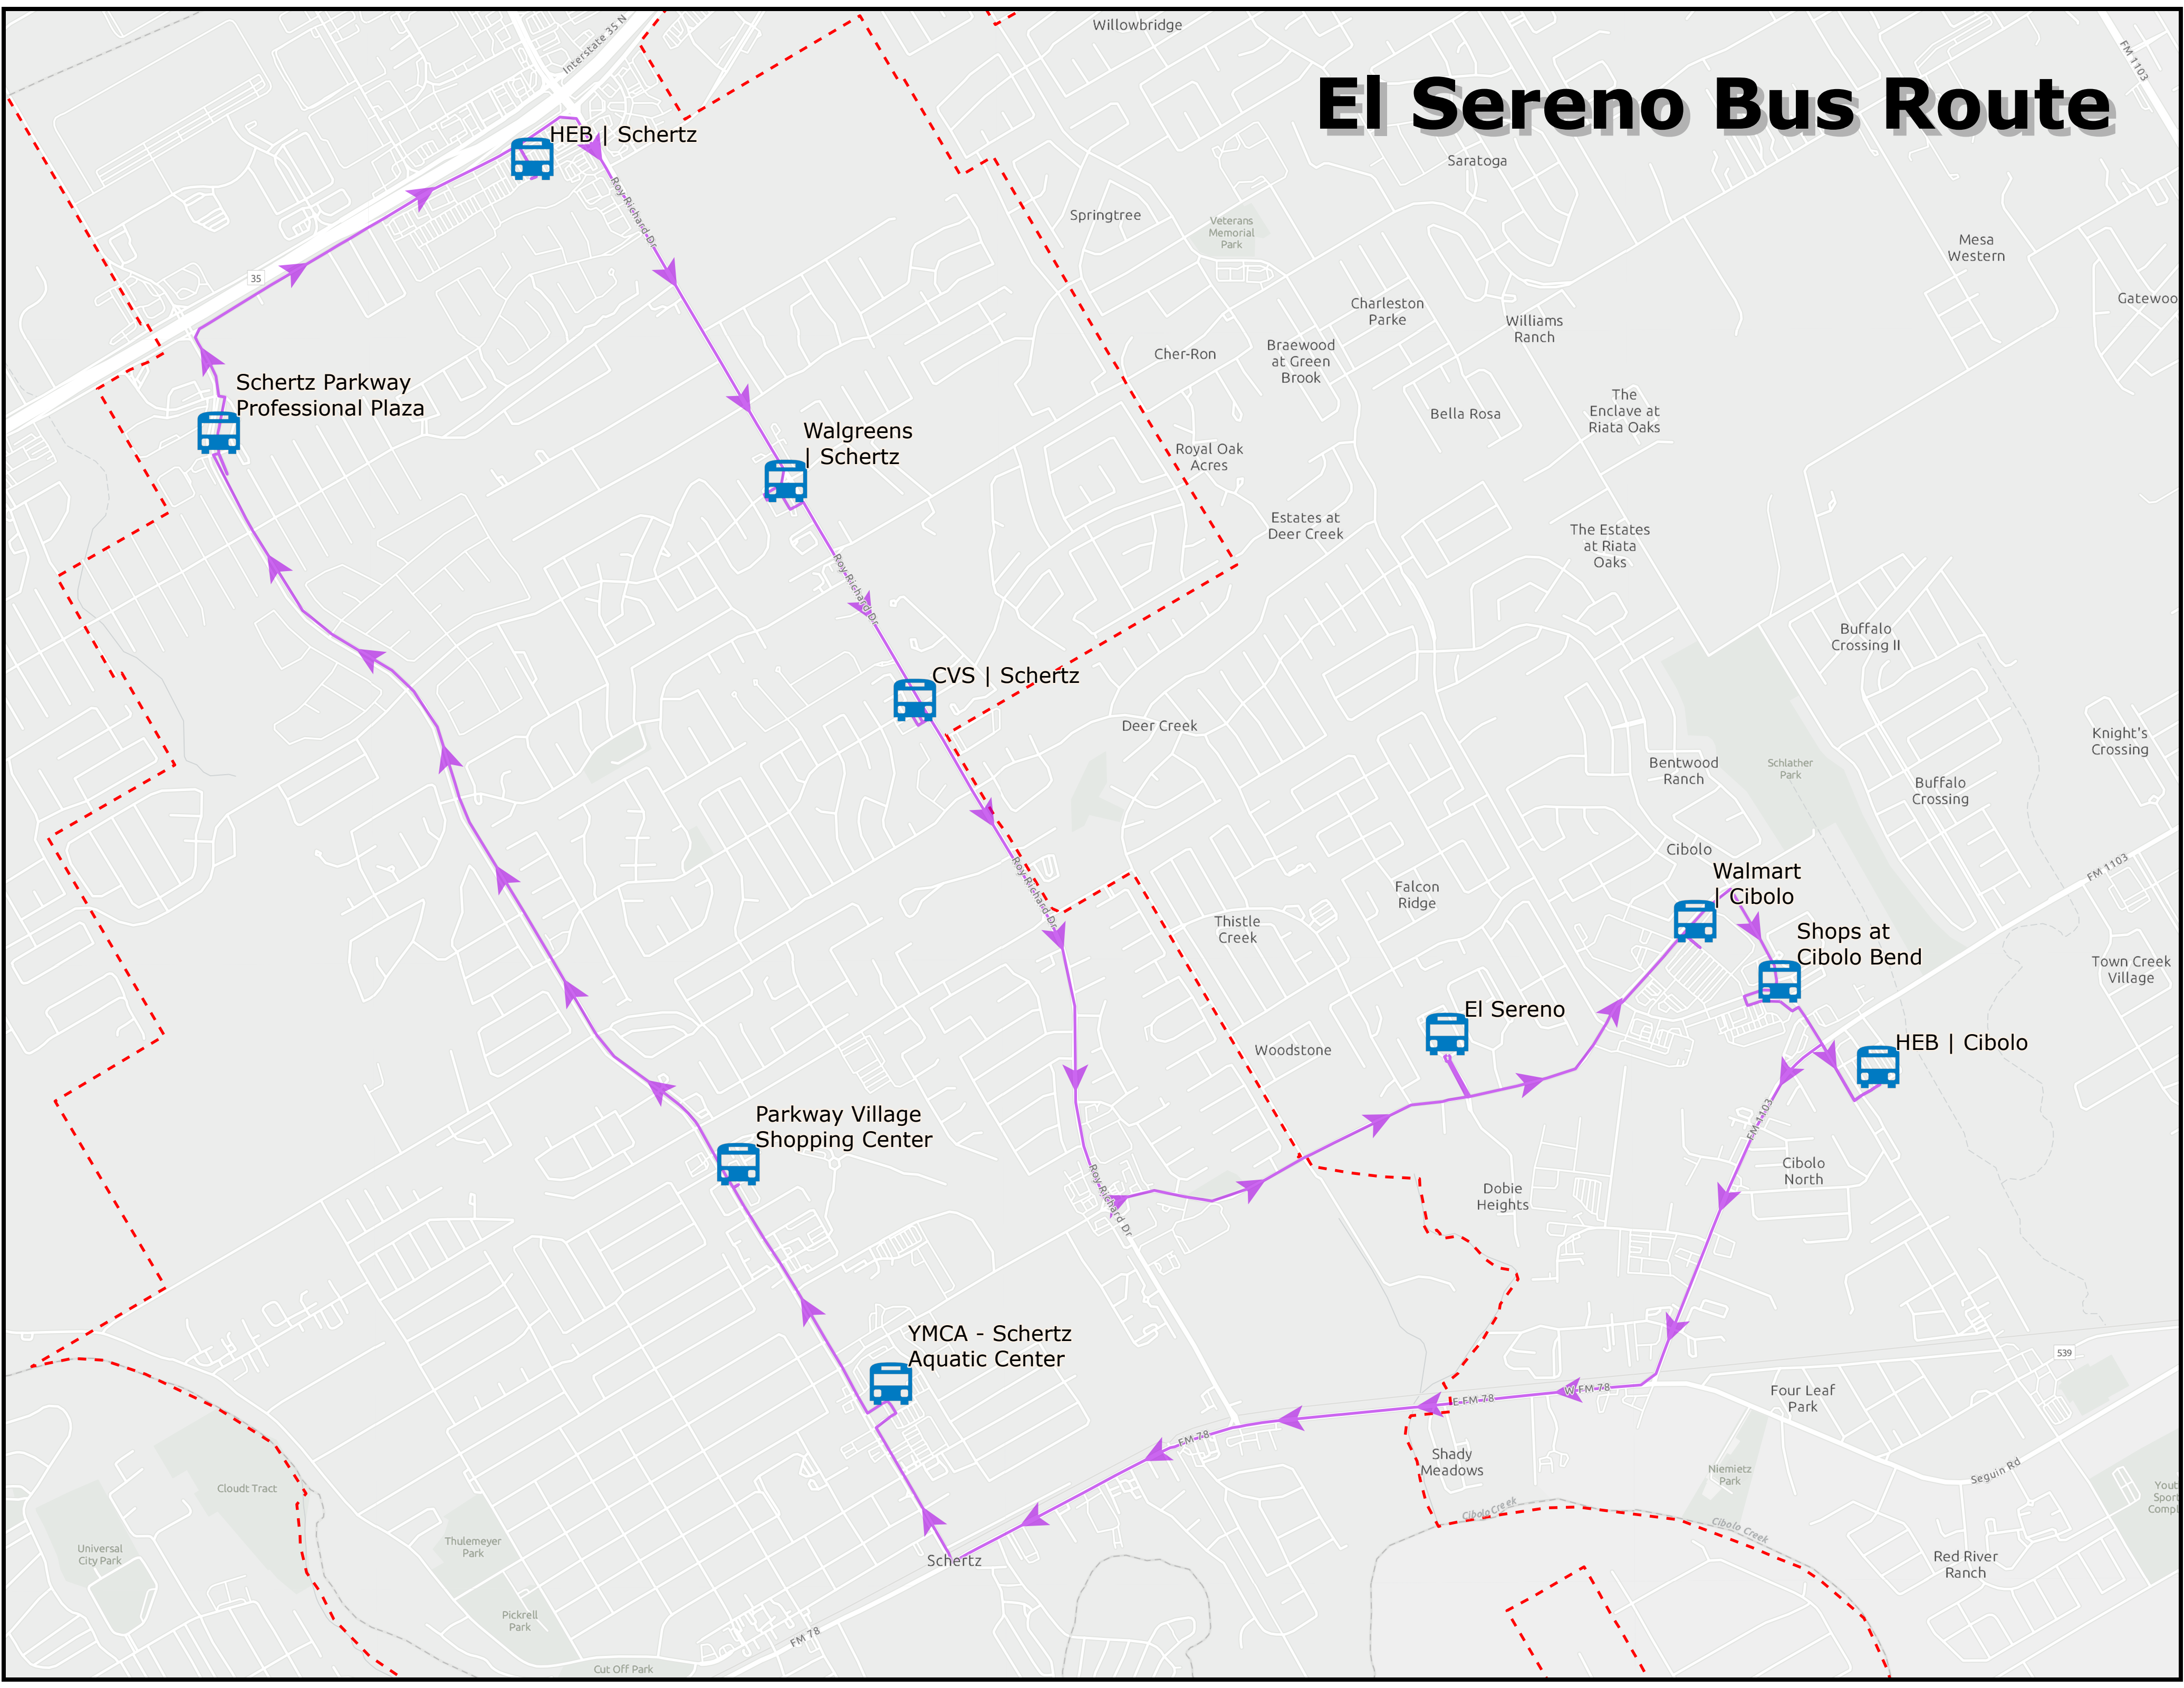

# El Sereno Bus Route

HEB | Schertz

Schertz Parkway Professional Plaza

Walgreens | Schertz

CVS | Schertz

Parkway Village Shopping Center

YMCA - Schertz Aquatic Center

Schertz

El Sereno

Walmart | Cibolo

Shops at Cibolo Bend

HEB | Cibolo

Four Leaf Park

Red River Ranch

35

FM 78

539

FM 1103

FM 1103

Willowbridge

Springtree

Saratoga

Mesa Western

Gatewood