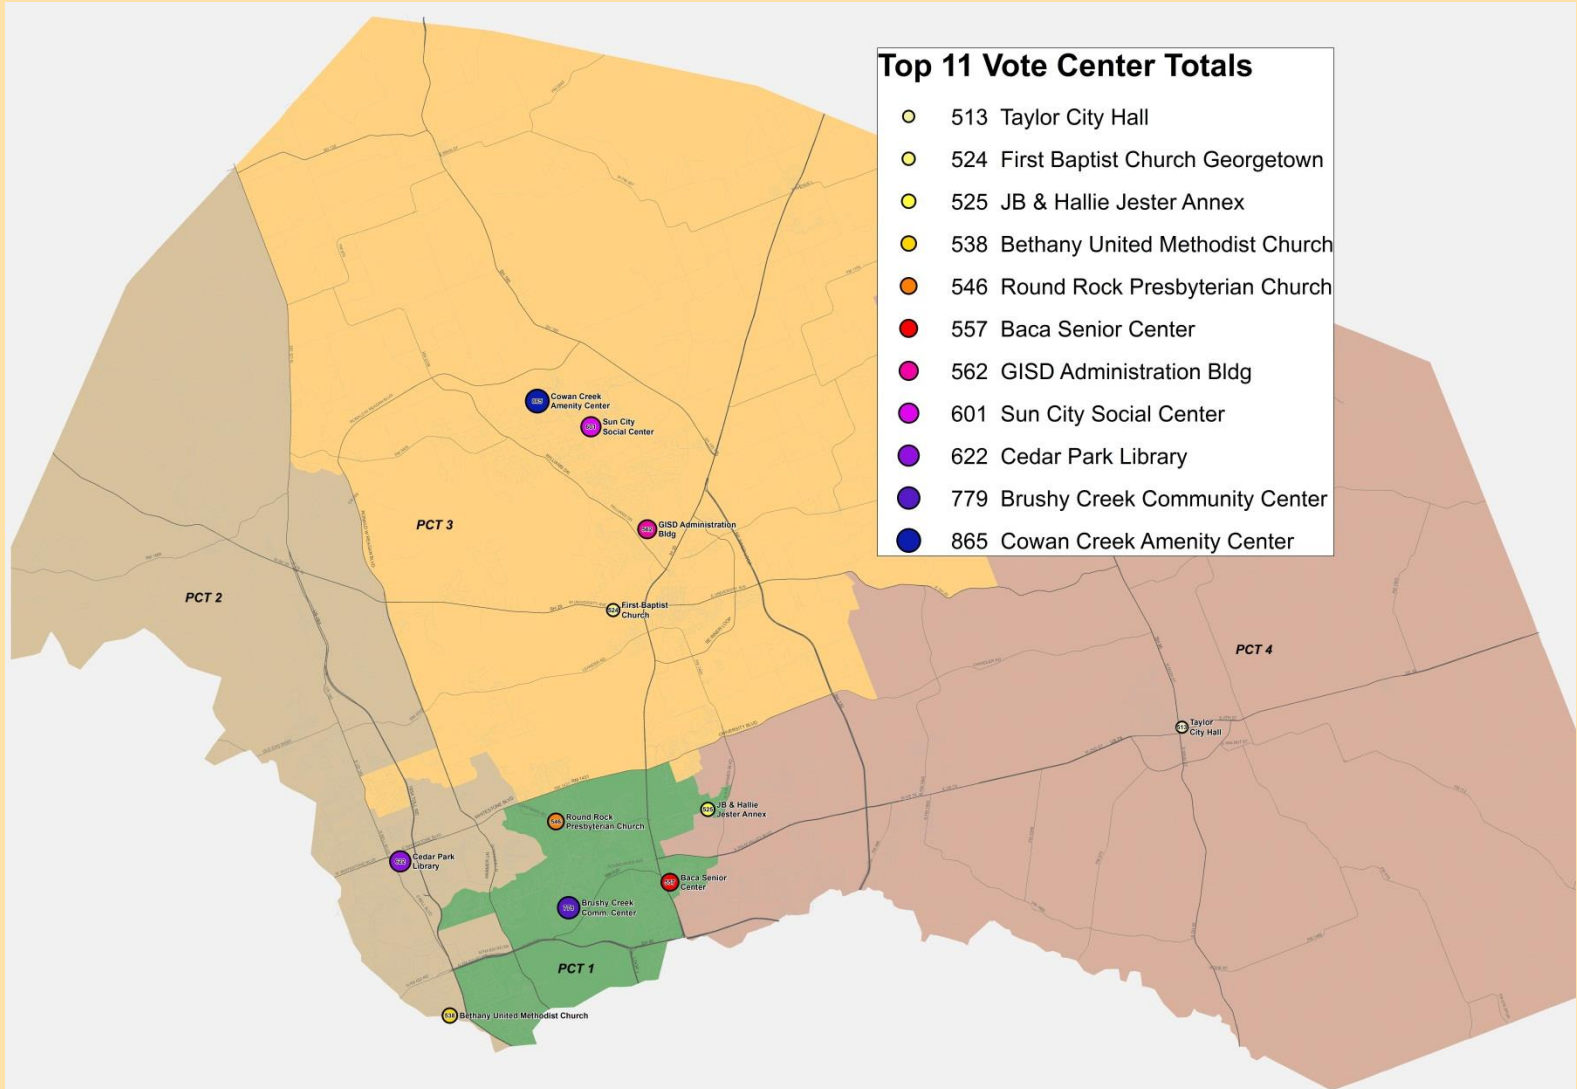

Overall

Top 10

Q1 Do you like the Vote Center concept?

Answered: 1,468 Skipped: 27

Exit Survey Nov 2013

Q2 Did you find the Vote Center more convenient than voting at your home precinct?

Answered: 1,399 Skipped: 96

Q3 Is this location your home precinct?

Answered: 1,413 Skipped: 82

Q4 Was the Vote Center easy to find?

Answered: 1,463 Skipped: 32

Exit Survey Nov 2013

Q5 Would you like to see the Vote Center concept used in all future elections?