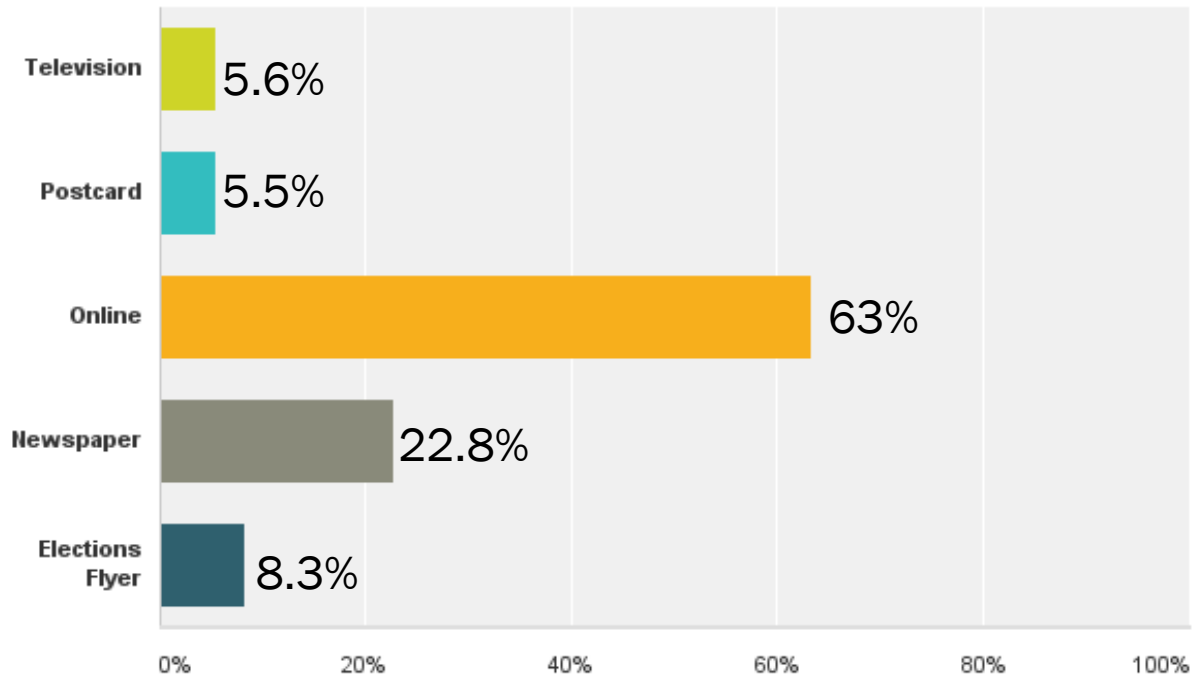

Answered: 1,432 Skipped: 63

Additional Comments

Q6 Did you choose this Vote Center because it is close to:

Answered: 1,286 Skipped: 209

Additional Comments

Q7 How did you learn about the Vote Center?

Answered: 860 Skipped: 635

Additional Comments

➤ Positive 75%

- Thank you
- Easy
- Great, convenient
- Love it

The Williamson County Election website is great with great directions & easy to use. (Not like some other govt. websites we're hearing about)