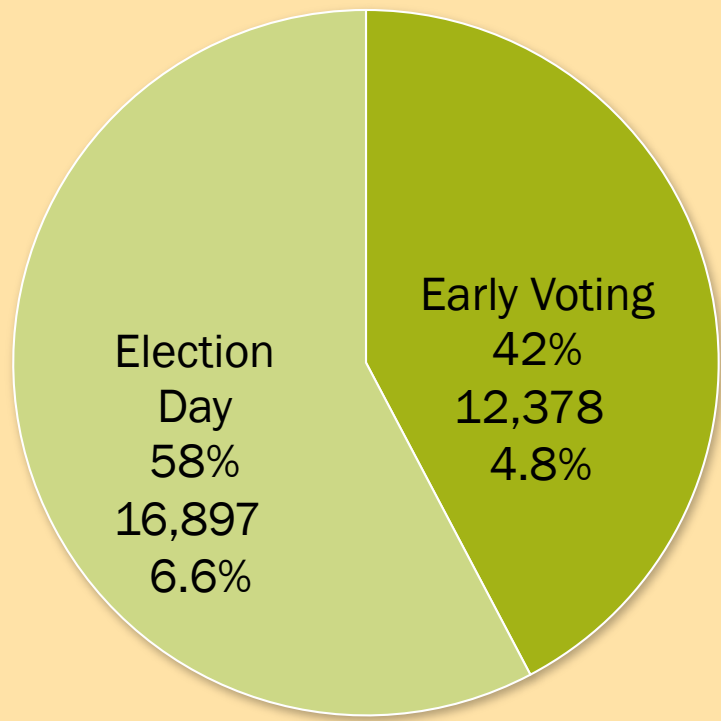

Ballots Cast & Voter Turnout