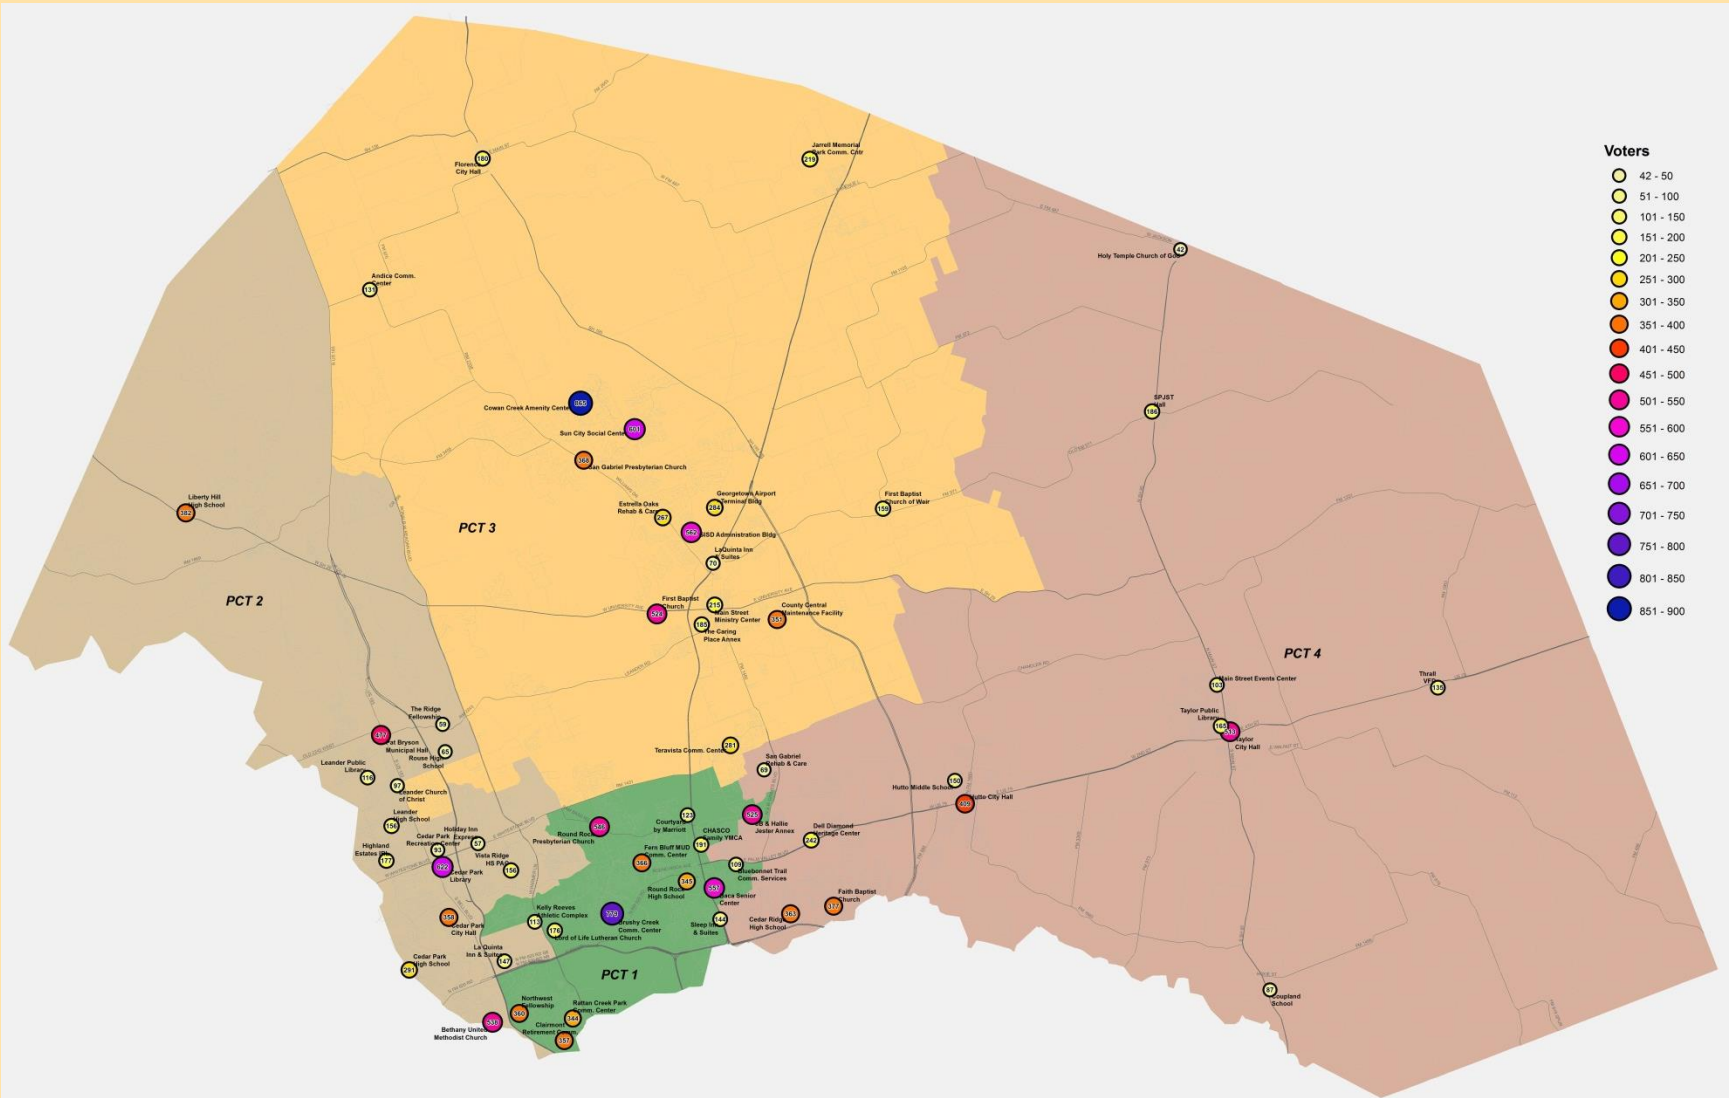

Overall

Top 10

Q1 Do you like the Vote Center concept?

Answered: 1,468 Skipped: 27

Exit Survey Nov 2013

Q2 Did you find the Vote Center more convenient than voting at your home precinct?

Answered: 1,399 Skipped: 96

Q3 Is this location your home precinct?

Answered: 1,413 Skipped: 82

Q4 Was the Vote Center easy to find?

Answered: 1,463 Skipped: 32

Exit Survey Nov 2013

Q5 Would you like to see the Vote Center concept used in all future elections?