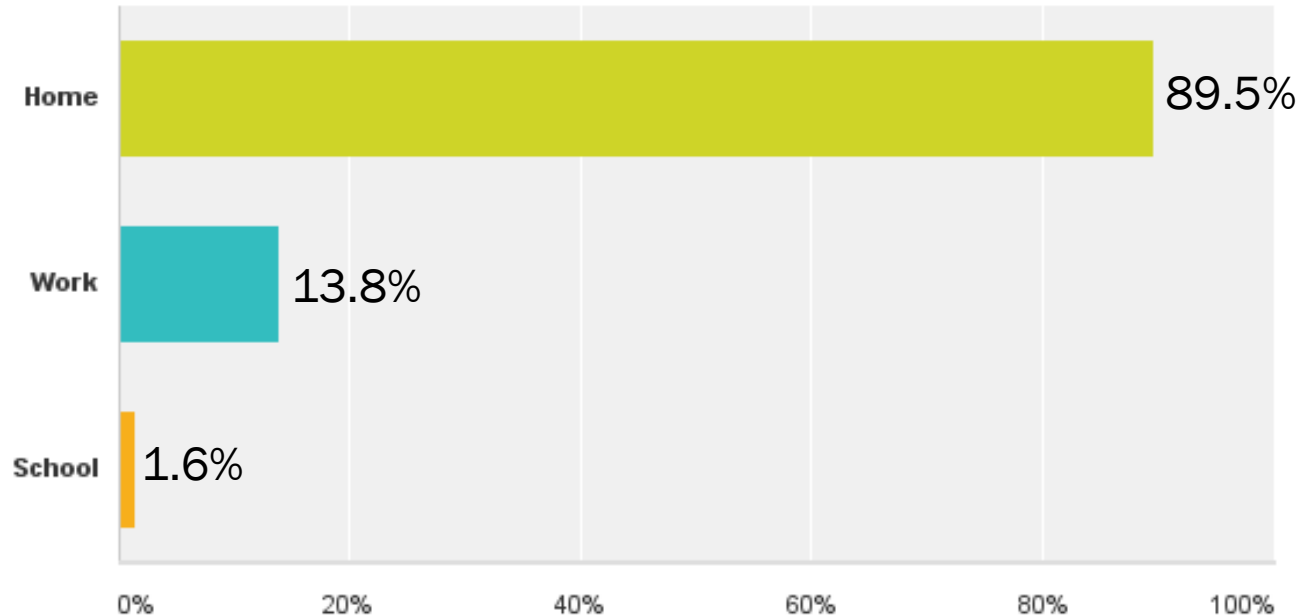

Additional Comments

Q6 Did you choose this Vote Center because it is close to:

Answered: 1,286 Skipped: 209