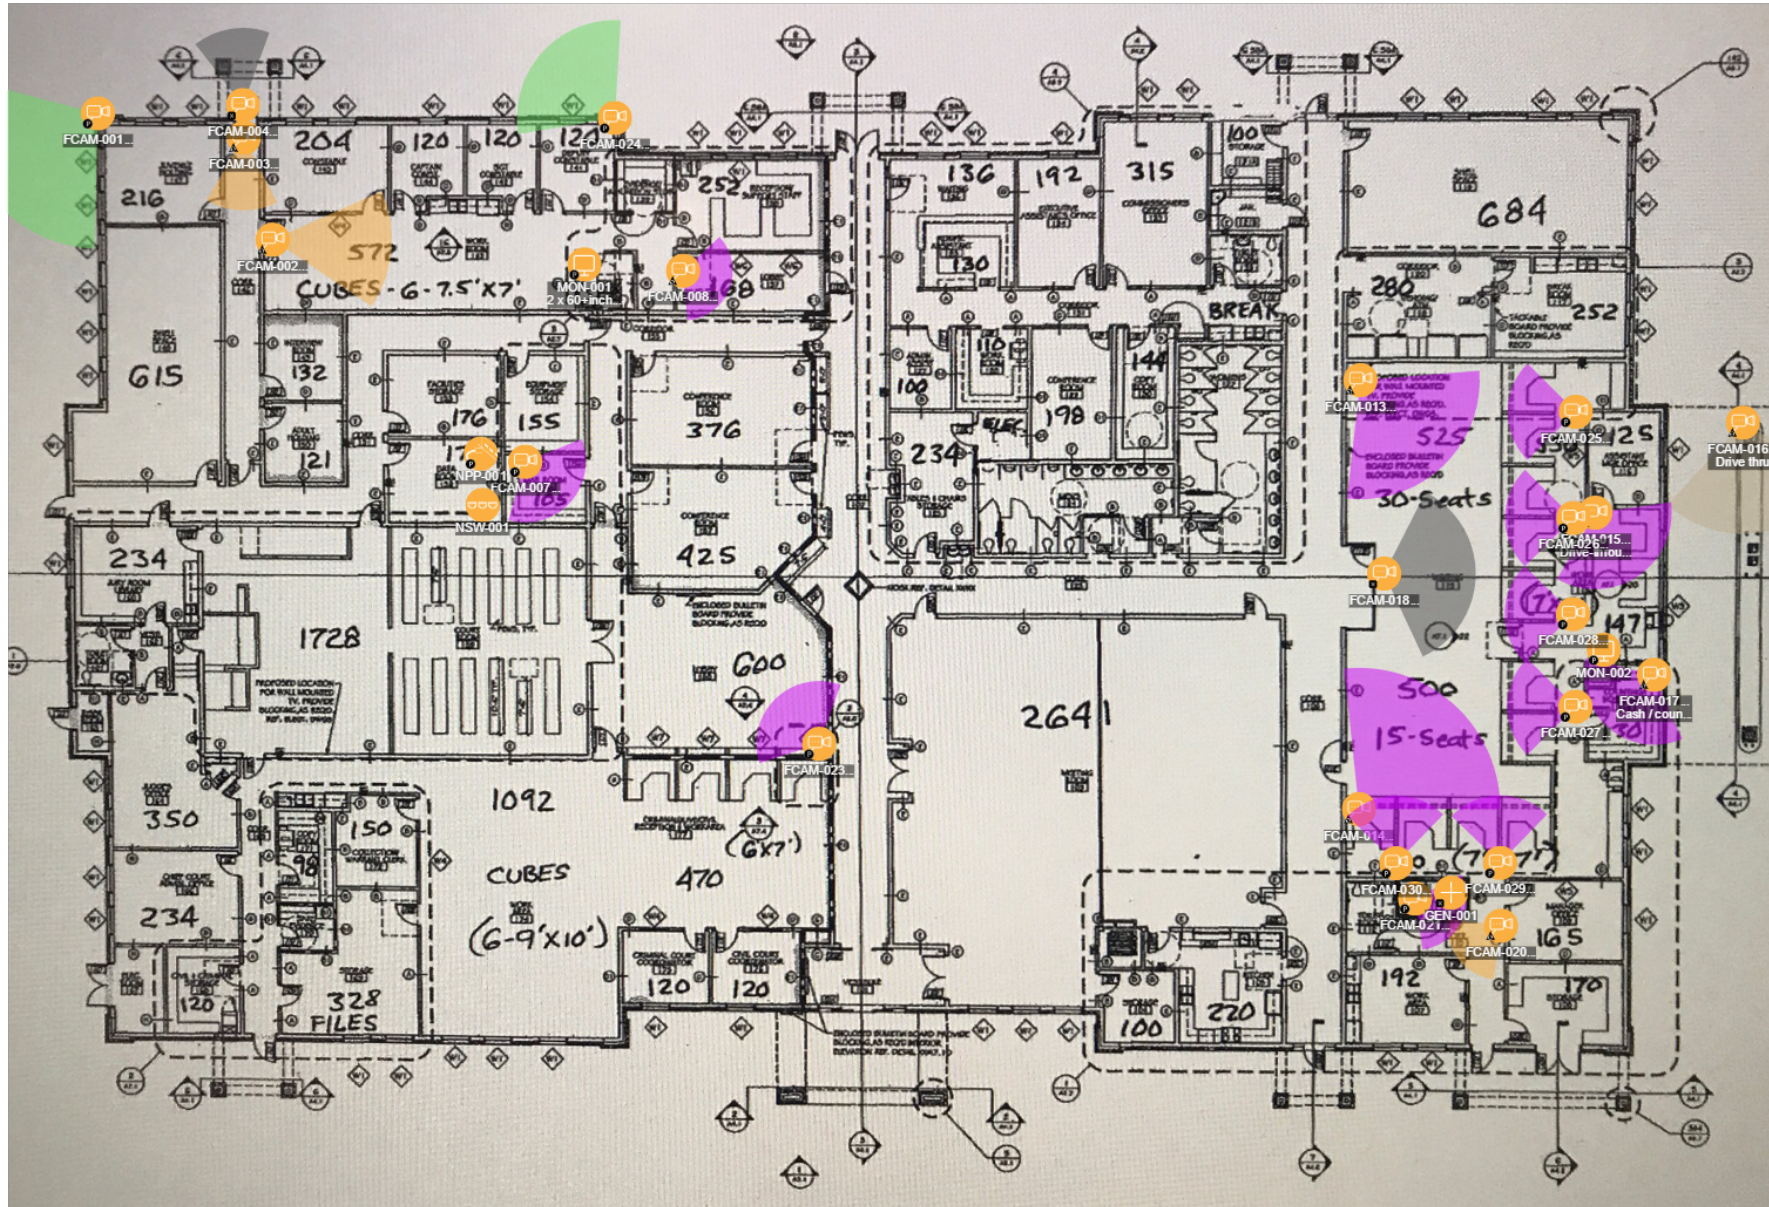

## Knight Security Systems

Kevin Garlick

Mar 14, 2018

Site: Williamson County - Round Rock annex

1801 Old Settlers Blvd Round Rock, TX, 78634

RR Annex security

# RR Annex security

[Survey Layout](#)

## Totals by Element Type

	<b>Element Name</b>	<b>Quantity</b>
	Fixed Camera	22
	Video Monitor	2
	Network Switch	1
	Network Patch Panel	1
	General Component	1

# Totals by Element Detail

Element Name				Total Count
--------------	--	--	--	-------------

Fixed Camera

22

Element Name	Element ID	Survey	Description	Location
 Fixed Camera	FCAM-001	RR Annex security		
 Fixed Camera	FCAM-002	RR Annex security		
 Fixed Camera	FCAM-003	RR Annex security		
 Fixed Camera	FCAM-004	RR Annex security		
 Fixed Camera	FCAM-007	RR Annex security		
 Fixed Camera	FCAM-008	RR Annex security		
 Fixed Camera	FCAM-013	RR Annex security		
 Fixed Camera	FCAM-014	RR Annex security		
 Fixed Camera	FCAM-015	RR Annex security	Drive-through teller window	
 Fixed Camera	FCAM-016	RR Annex security	Drive thru	
 Fixed Camera	FCAM-017	RR Annex security	Cash / count room	
 Fixed Camera	FCAM-018	RR Annex security		
 Fixed Camera	FCAM-020	RR Annex security		
 Fixed Camera	FCAM-021	RR Annex security		
 Fixed Camera	FCAM-023	RR Annex security		
 Fixed Camera	FCAM-024	RR Annex security		
 Fixed Camera	FCAM-025	RR Annex security		
 Fixed Camera	FCAM-026	RR Annex security		
Fixed Camera	FCAM-027	RR Annex security		