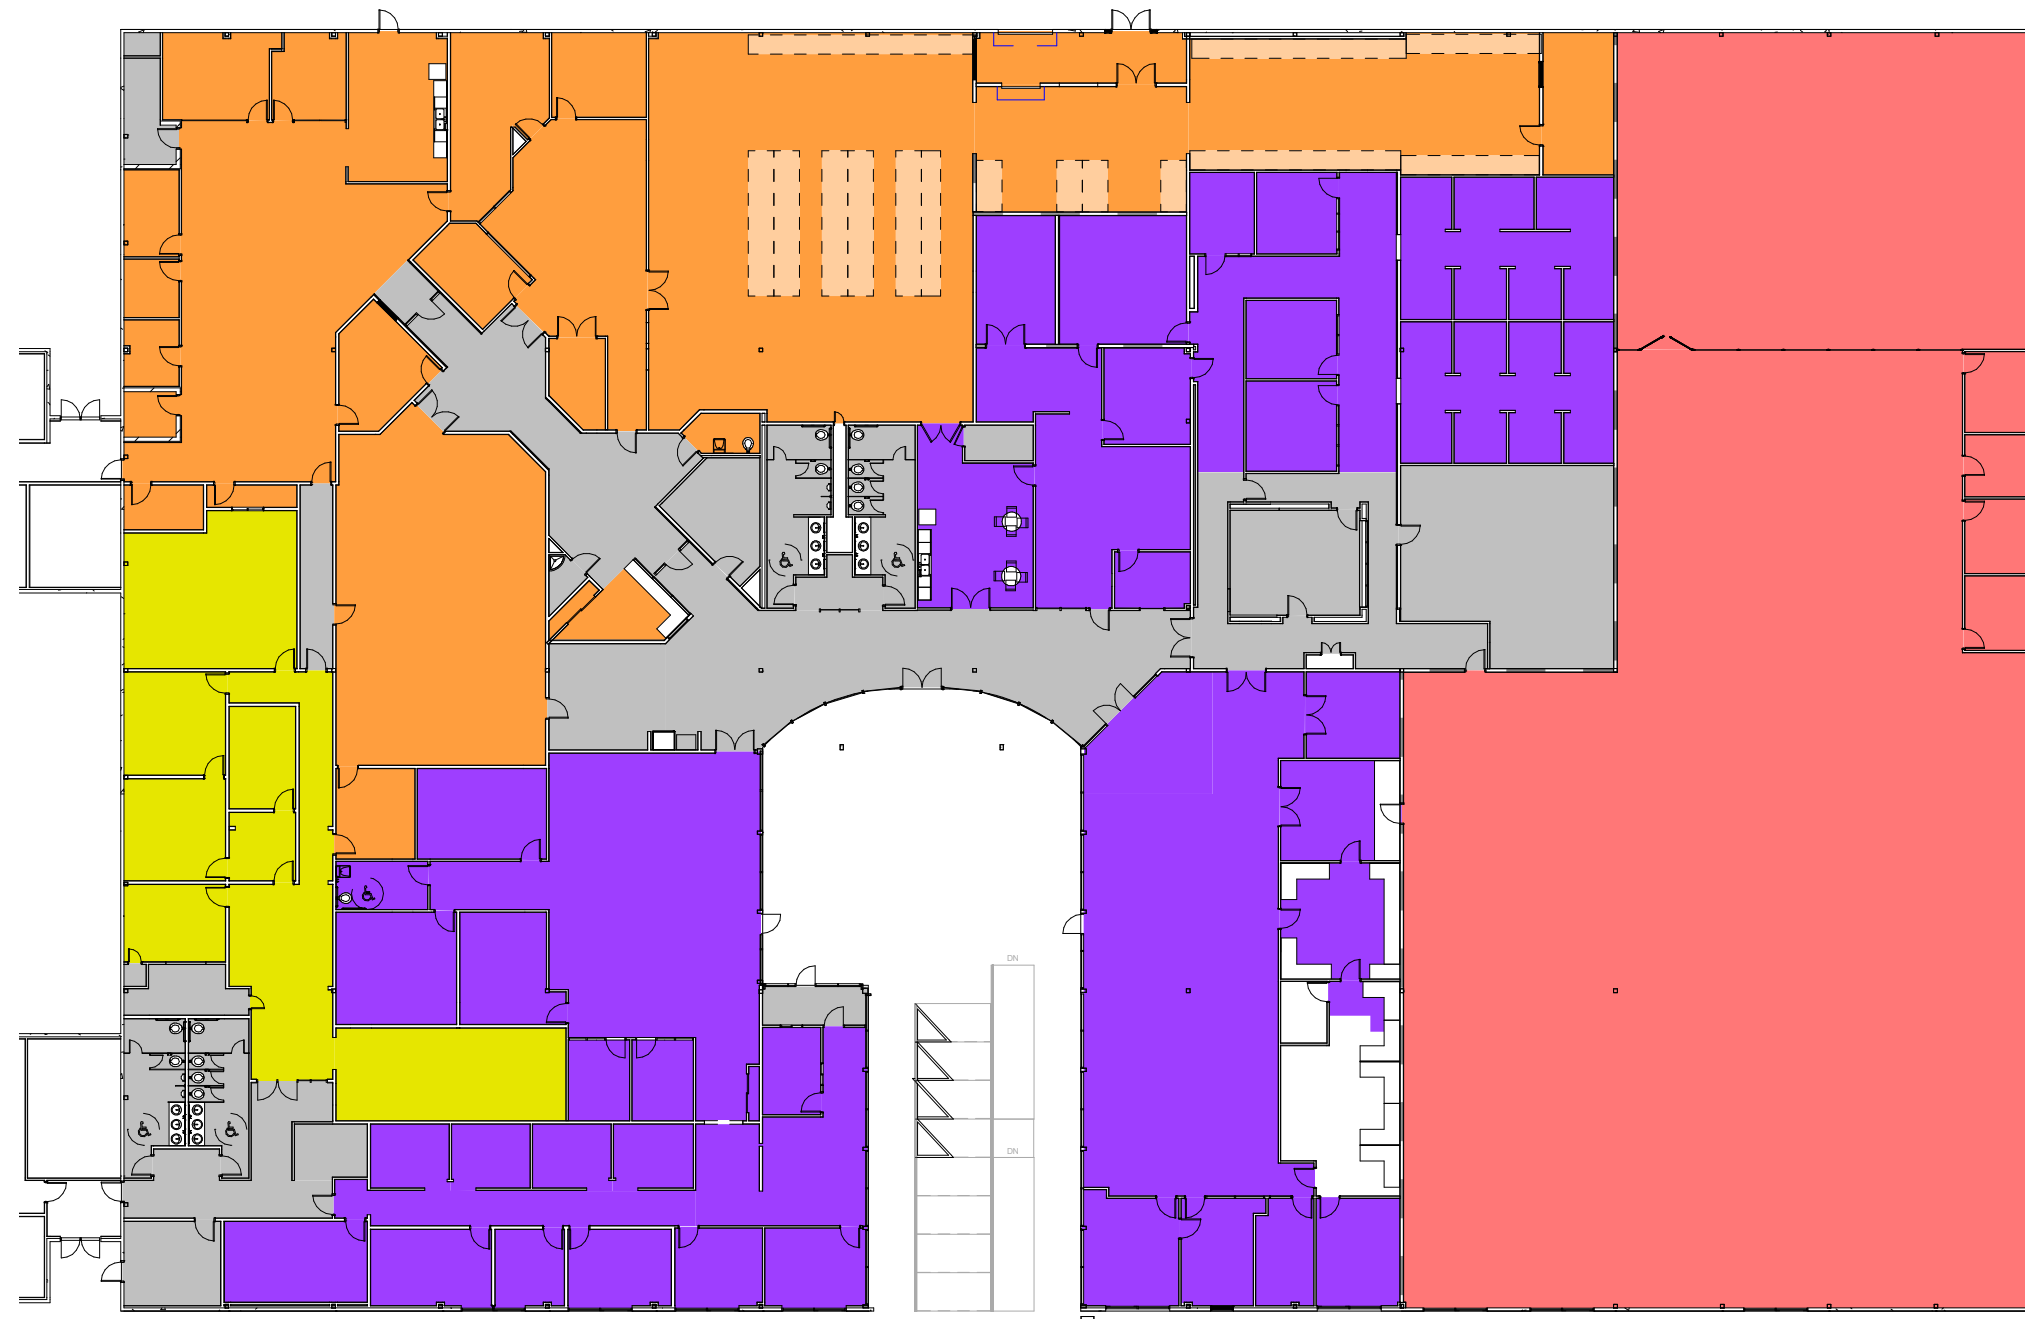

COLOR LEGEND

- INFORMATION TECHNOLOGY
- ELECTIONS
- SHERIFF OFFICE
- JUSTICE OF THE PEACE & CONSTIBLE
- HUMAN RESOURCES
- WAREHOUSE
- COMMON SPACE

Department Schedule - Existing	
Department	Area
Information Technology	9,186 SF
Elections	6,874 SF
Sheriff Office	2,335 SF
Justice of the Peace	9,067 SF
Human Resources	4,721 SF
Warehouse	16,370 SF
Common Space	4,737 SF

① FLOOR COLOR PLAN - EXISTING
1" = 30'-0"

JANUARY 15, 2019

COLOR LEGEND

- INFORMATION TECHNOLOGY
- ELECTIONS
- SHERIFF OFFICE
- JUSTICE OF THE PEACE & CONSTIBLE
- HUMAN RESOURCES
- WAREHOUSE
- COMMON SPACE

Department Schedule - New Work		
Department	Area	Difference
Information Technology	14,726 SF	6,053 SF
Elections	12,130 SF	5,256 SF
Sheriff Office	2,769 SF	434 SF
Justice of the Peace	0 SF	-9,067 SF
Human Resources	0 SF	-4,721 SF
Warehouse	16,370 SF	0 SF
Common Space	6,871 SF	2,134 SF

① FLOOR COLOR PLAN - NEW WORK
1" = 30'-0"

JANUARY 15, 2019