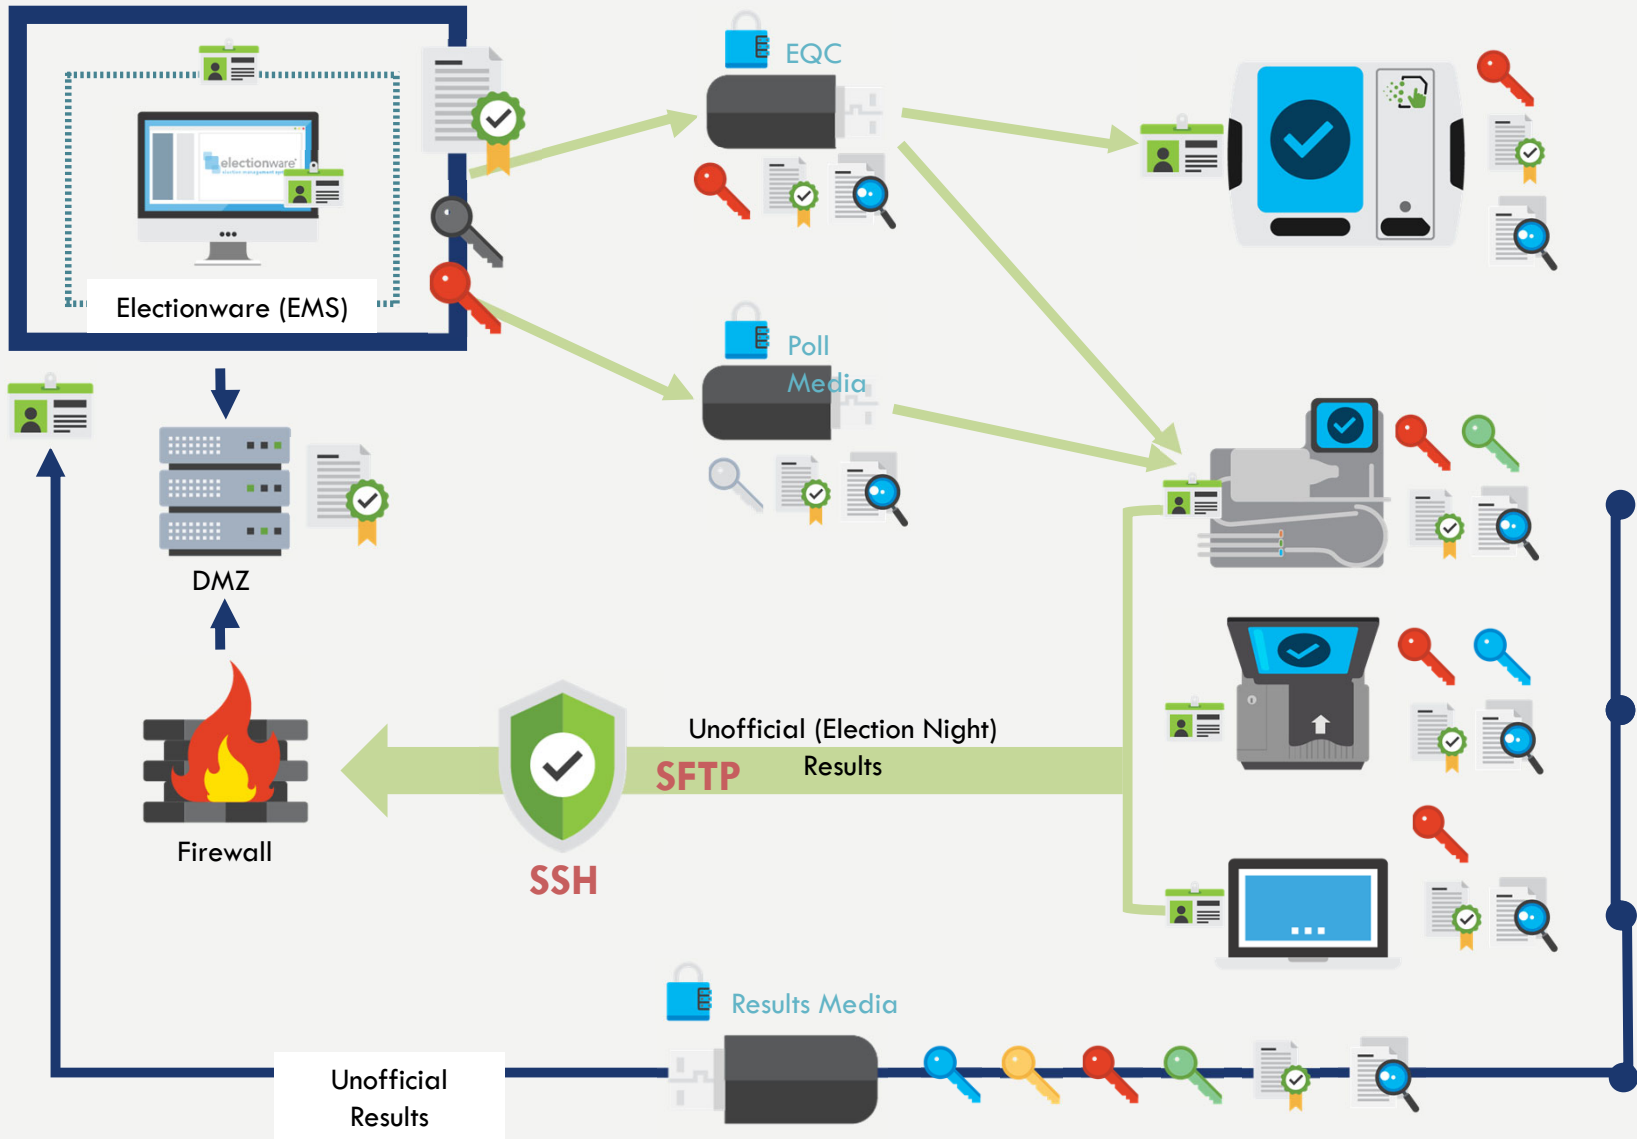

VISIONARY VOTING

Polling Place
Operations

4

DS200 PRECINCT SCANNER

- Polling place digital scanner
- 12" Touchscreen
- Internal Battery (3-4 hr)
- Weight – 23 lbs.
- 12 ballots per minute
- Simple Open & Close
- Over 30,000 deployed

**HIGH SPEED
CENTRAL
COUNT**

High Speed Central Scanning

Central Count

1

DS450

- High Speed Reader (*75 per Minute*)
- Designed to handle folded ballots
- 154 Units deployed
- Reads both ExpressVote Cards and Absentee Ballots
- Used also as a "high speed sorter" for recounts

High Speed Sorting for Recounts

Central Count

2

Absentee Ballot

ExpressVote Card

**SYSTEM
SECURITY**

ES&S Voting System Security Overview

- Hash Validations
- Digital Signatures
- Encryption Keys
- Certified USB Media
- User Access Control