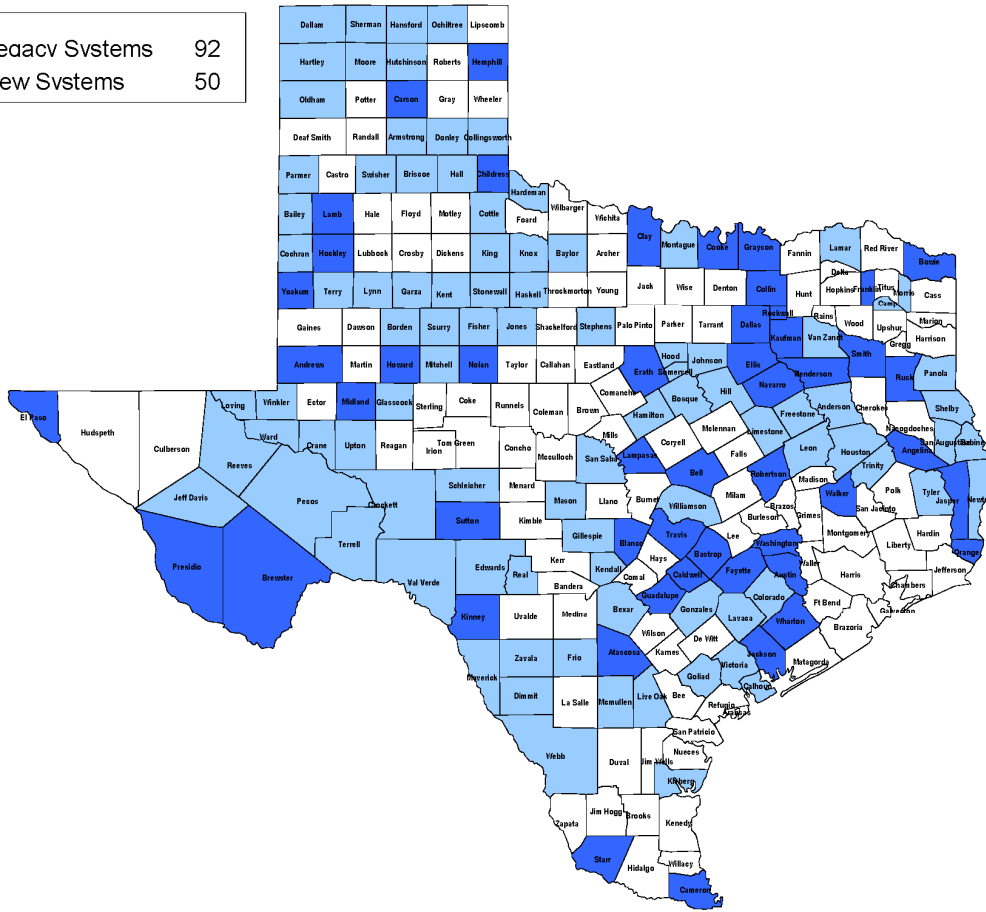

Texas Counties

ES&S Legacy Systems	92
ES&S New Svstems	50

- Angelina
- Atascosa
- Bastrop
- Bell
- Blanco
- Bowie
- Brewster
- Caldwell
- Cameron
- Carson
- Childress
- Clay
- Collin
- Cooke
- Dallas
- El Paso
- Ellis
- Erath
- Fayette
- Franklin
- Grayson
- Guadalupe
- Henderson
- Hockley
- Howard
- Jackson
- Kaufman
- Kinney
- Lamb
- Lampasas
- McAllen, City of
- Midland
- Mt Vernon, City of
- Navarre
- Nederland, City of
- Nolan
- Orange
- Presidio
- Pharr, City of
- Robertson
- Rockwall
- Rusk
- Starr
- Sutton
- Travis
- Washington
- Yoakum