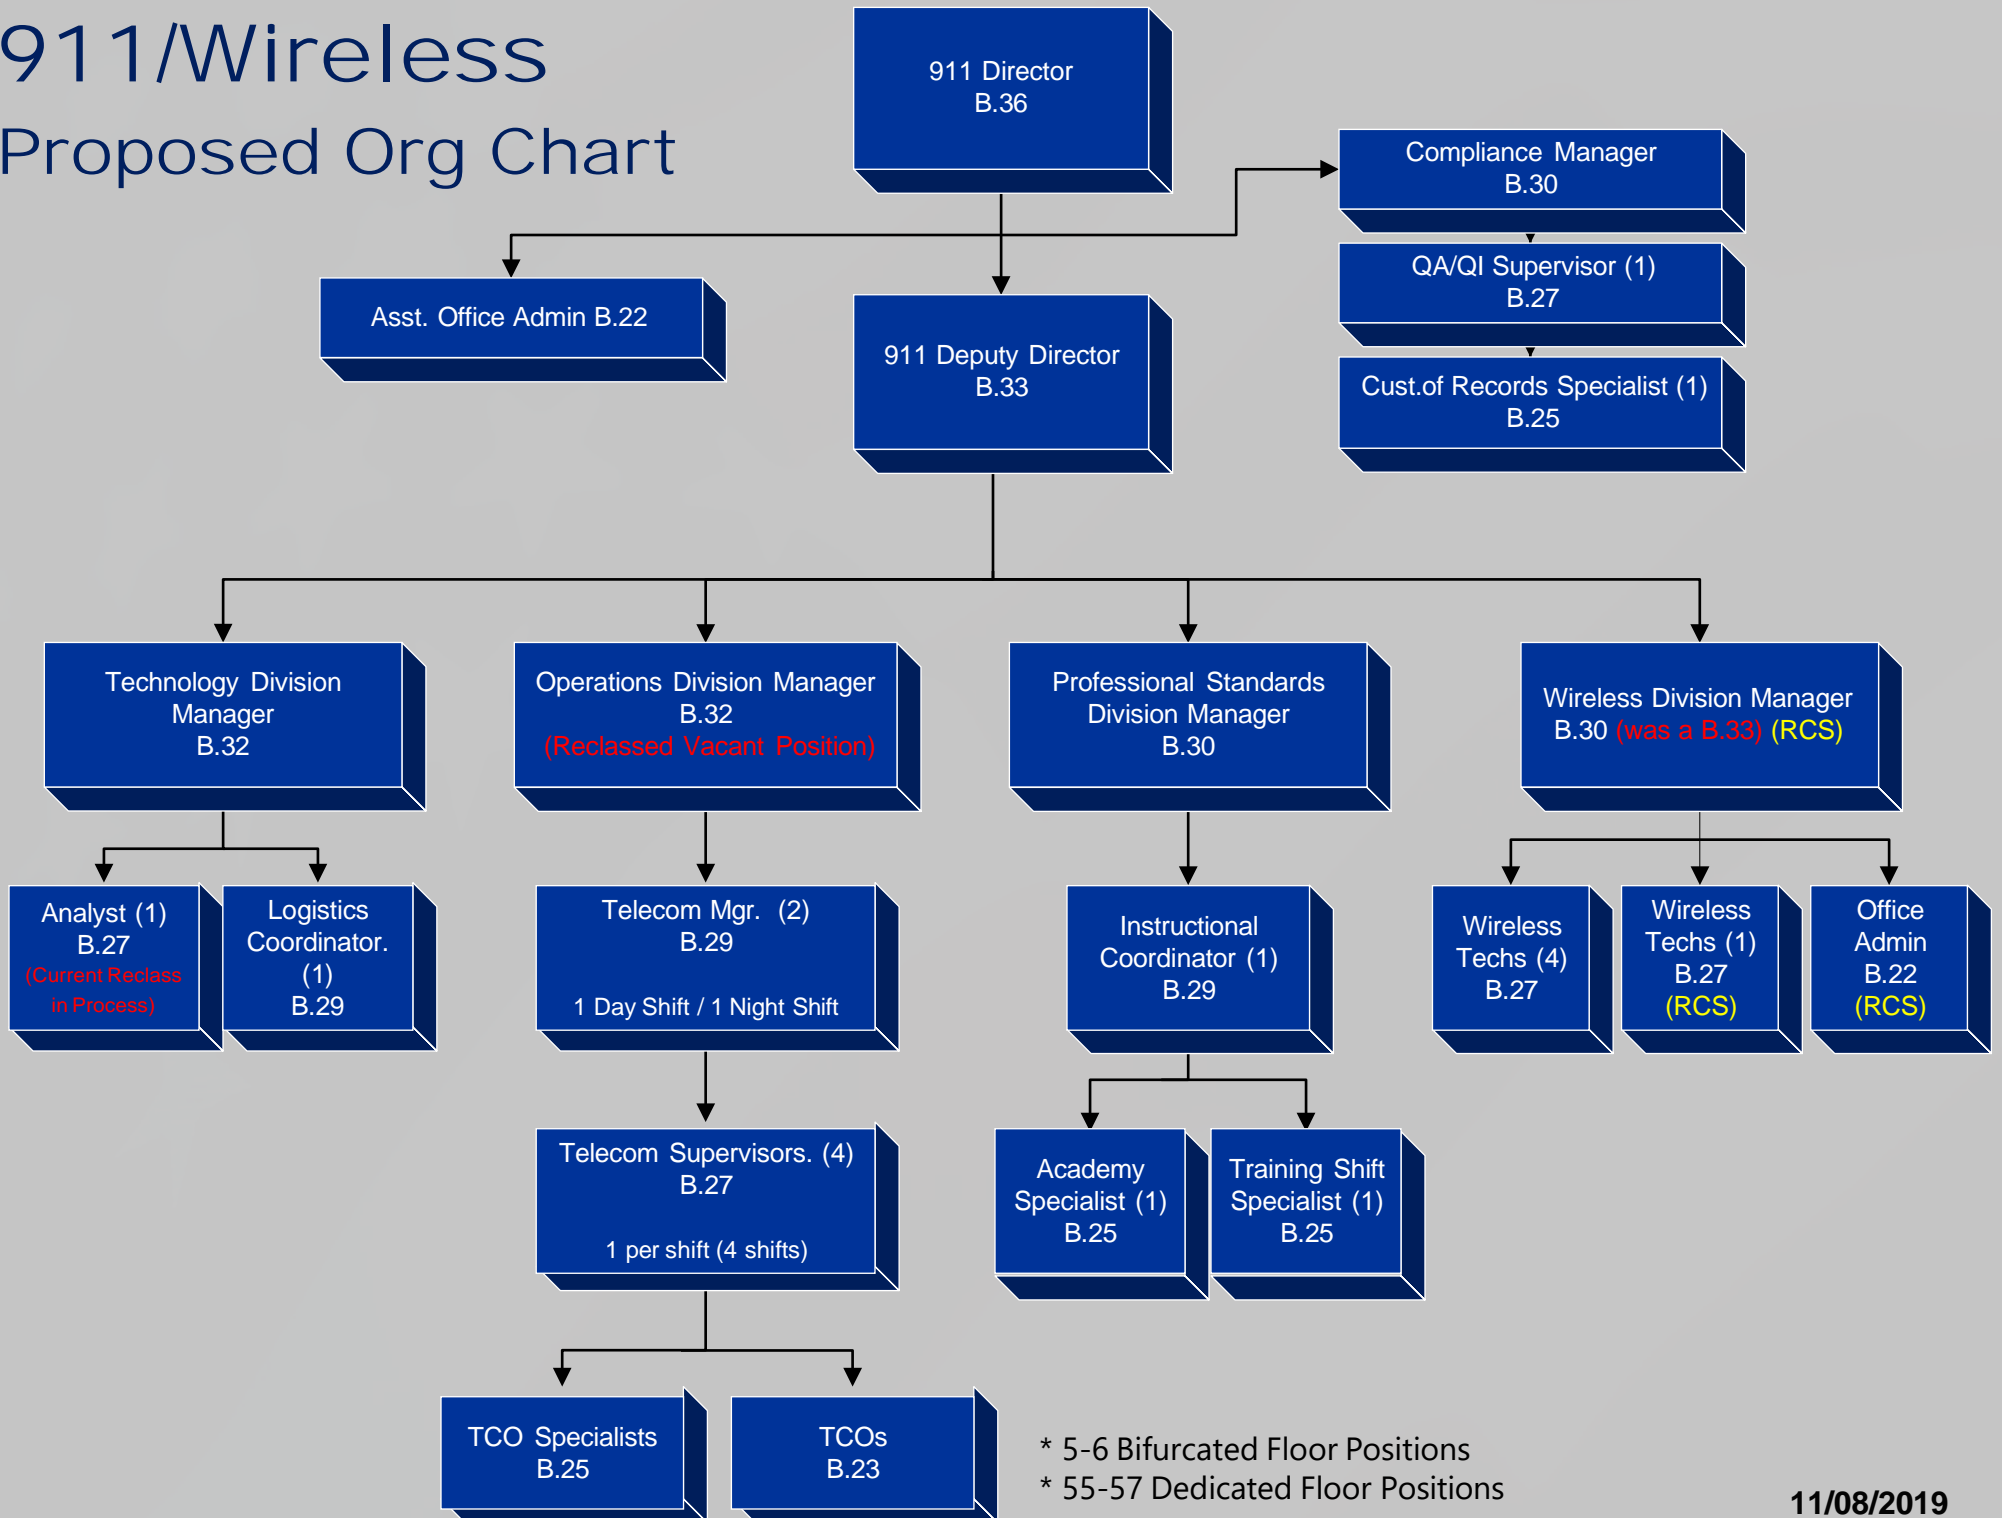

# 911/Wireless Proposed Org Chart

\* 5-6 Bifurcated Floor Positions  
\* 55-57 Dedicated Floor Positions