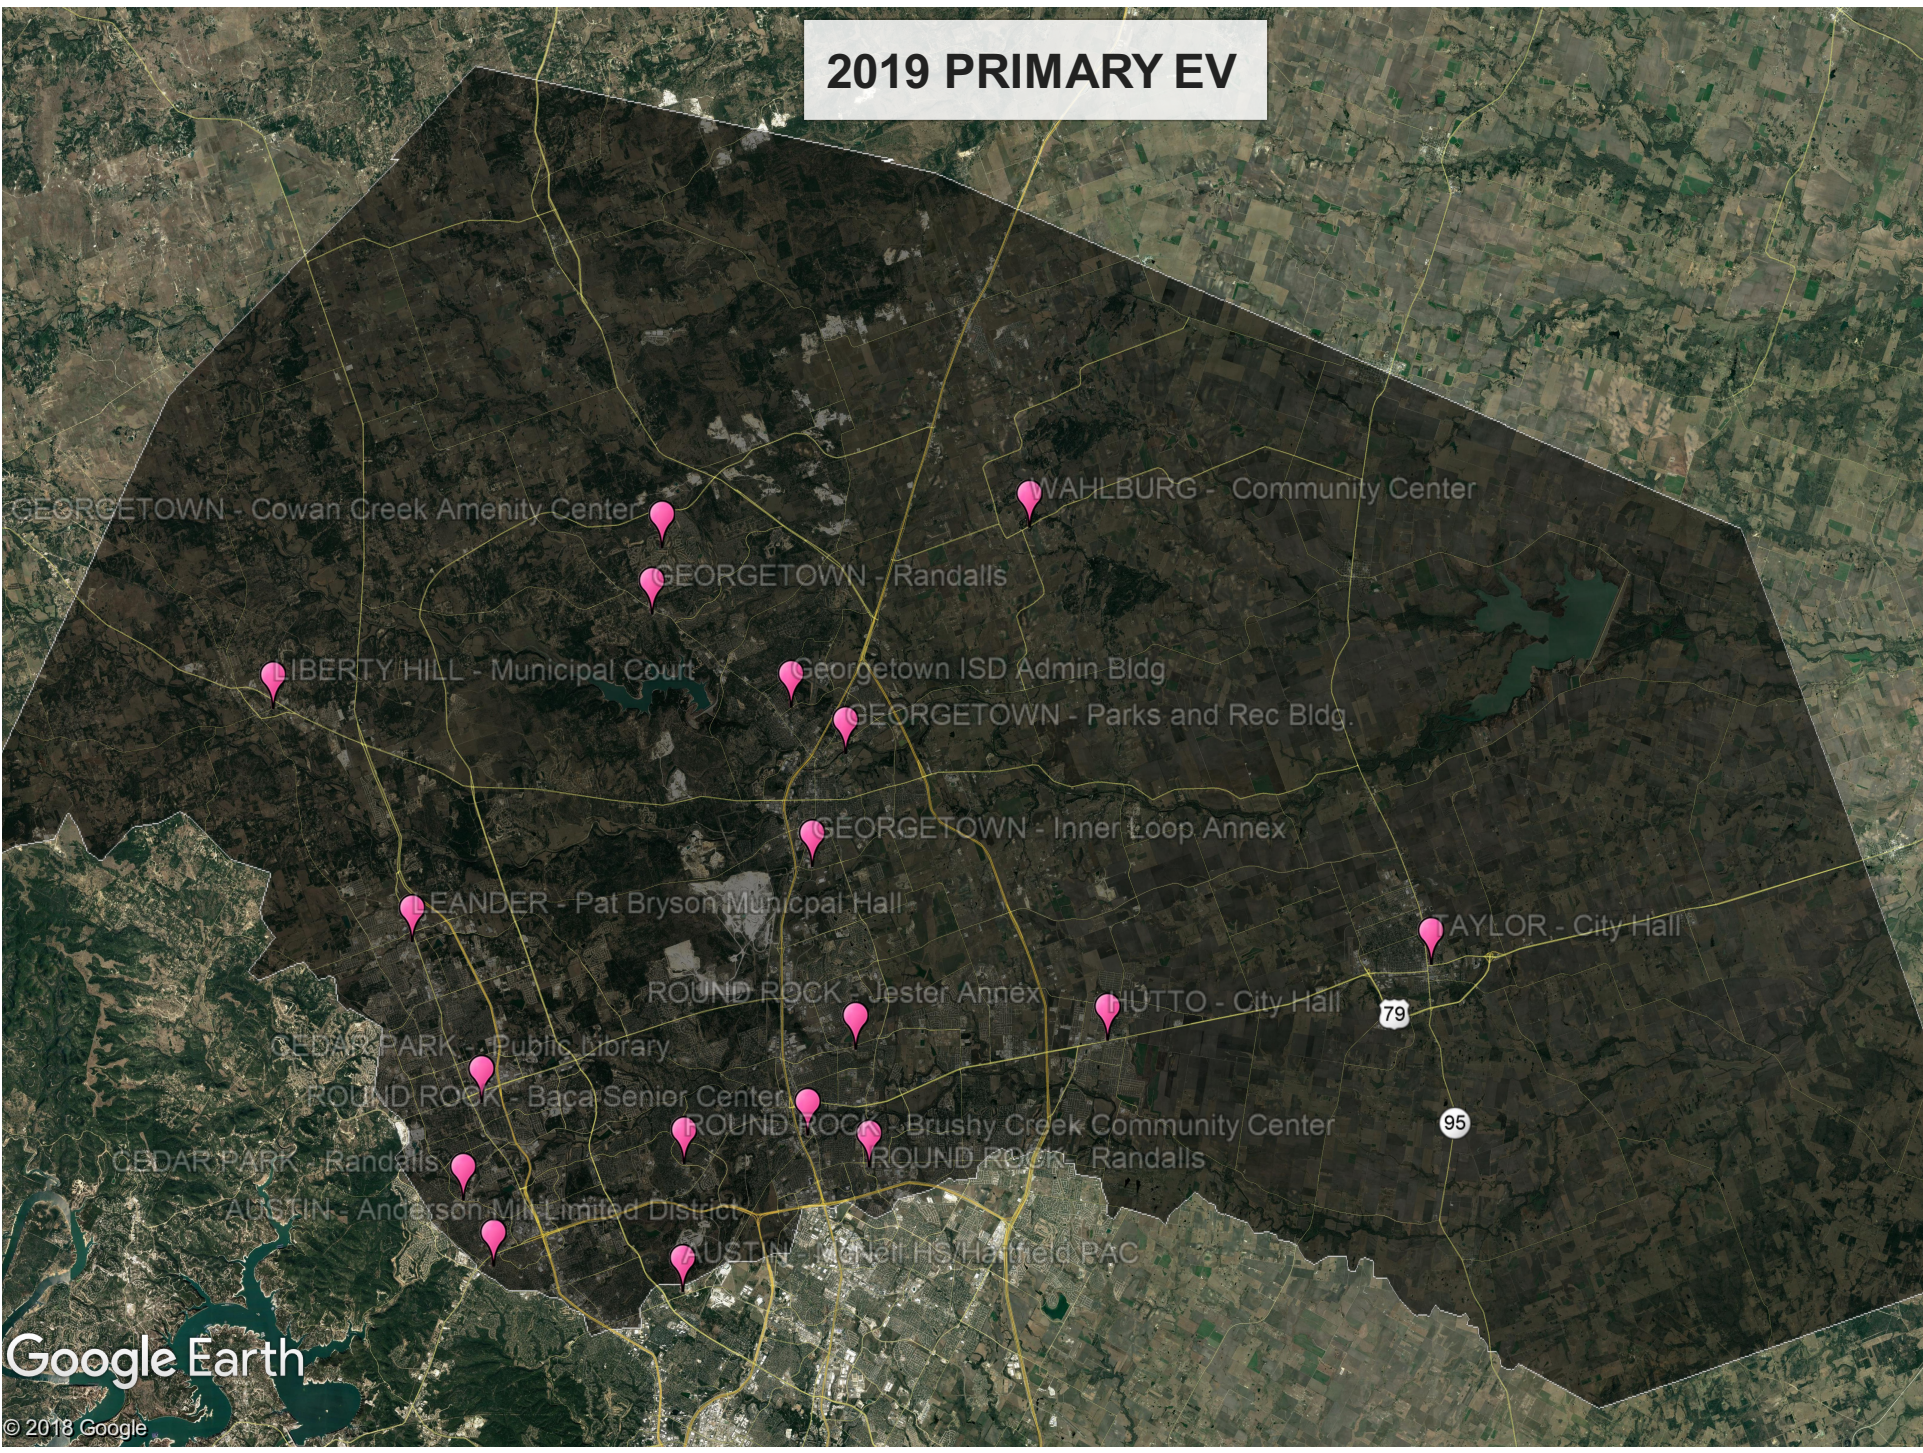

2019 PRIMARY EV

Google Earth