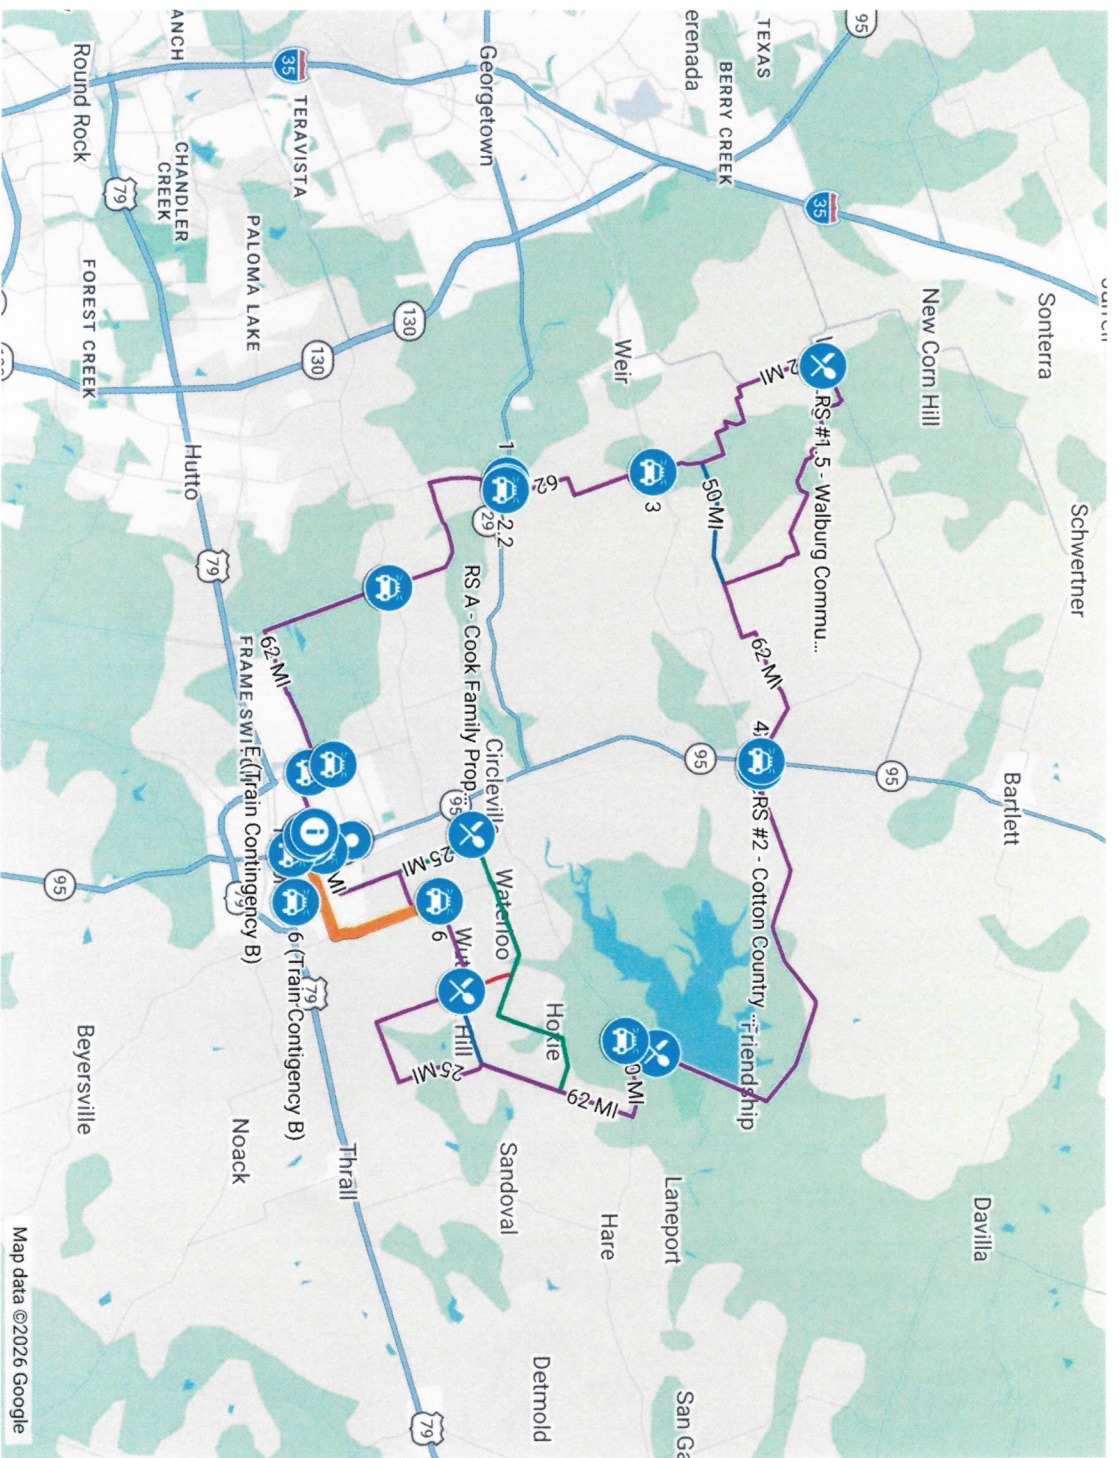

2026 Rosedale Ride Operations

- Routes
- 15 MI
- 25 MI
- 50 MI
- 62 MI
- Walk and Roll
- Kids Lap
- Accessibility information officer
- Train Contingency Return B
- Traffic Control
- Command Center
- Departure/Arrival

Map data ©2026 Google