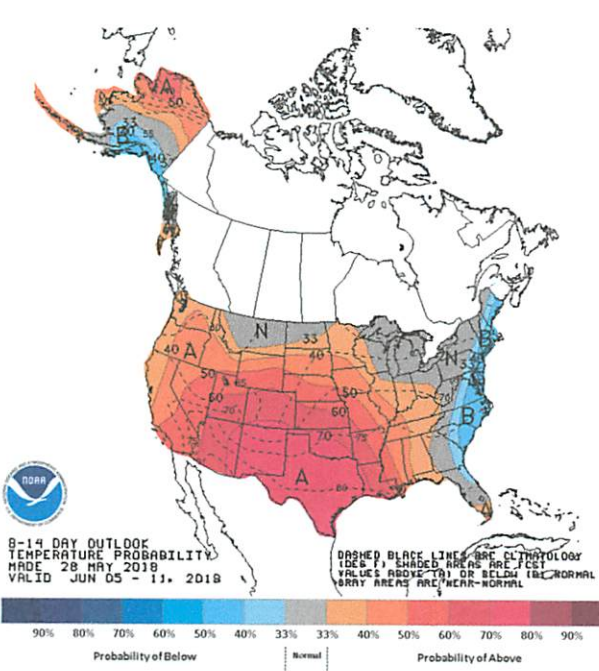

Current Drought Conditions for Williamson County

Keetch-Byrum Drought Index (KBDI): High 501 Low 222 Average 372 Daily Change +12

KBDI Estimates leading to July 4th at a rate of +10/day and +15/day

June 12 – 514/584

June 15 – 544/629

July 4 – 744/800