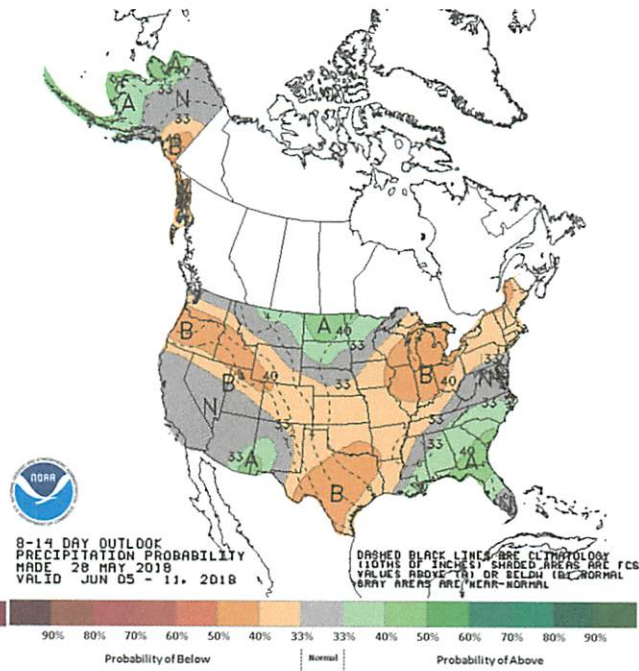

Current Drought Conditions for Williamson County

Keetch-Byrum Drought Index (KBDI): High 501 Low 222 Average 372 Daily Change +12

KBDI Estimates leading to July 4th at a rate of +10/day and +15/day

June 12 – 514/584

June 15 – 544/629

July 4 – 744/800