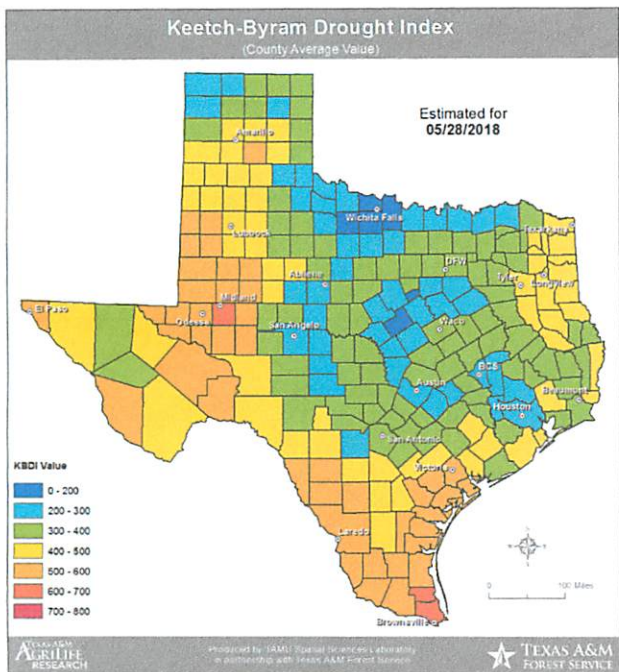

Current Drought Conditions for Williamson County

Keetch-Byrum Drought Index (KBDI): High 501 Low 222 Average 372 Daily Change +12

KBDI Estimates leading to July 4th at a rate of +10/day and +15/day

June 12 – 514/584

June 15 – 544/629

July 4 – 744/800