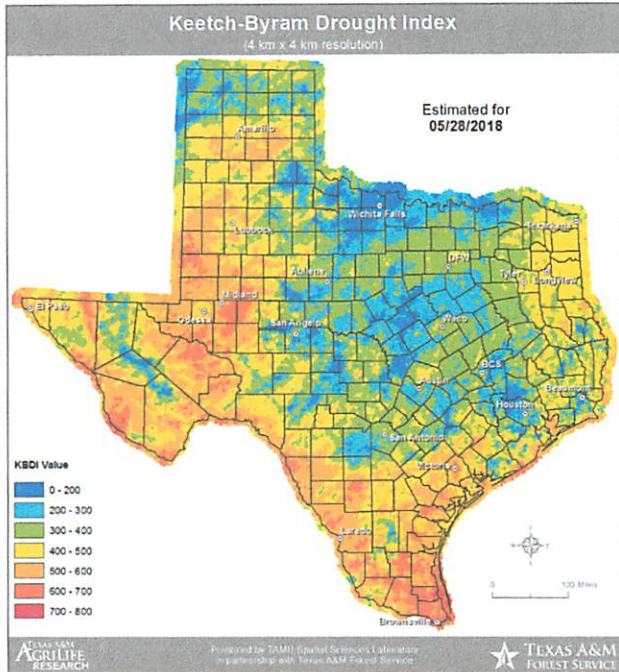

Current Drought Conditions for Williamson County

Keetch-Byrum Drought Index (KBDI): High 501 Low 222 Average 372 Daily Change +12

KBDI Estimates leading to July 4th at a rate of +10/day and +15/day

June 12 – 514/584

June 15 – 544/629

July 4 – 744/800