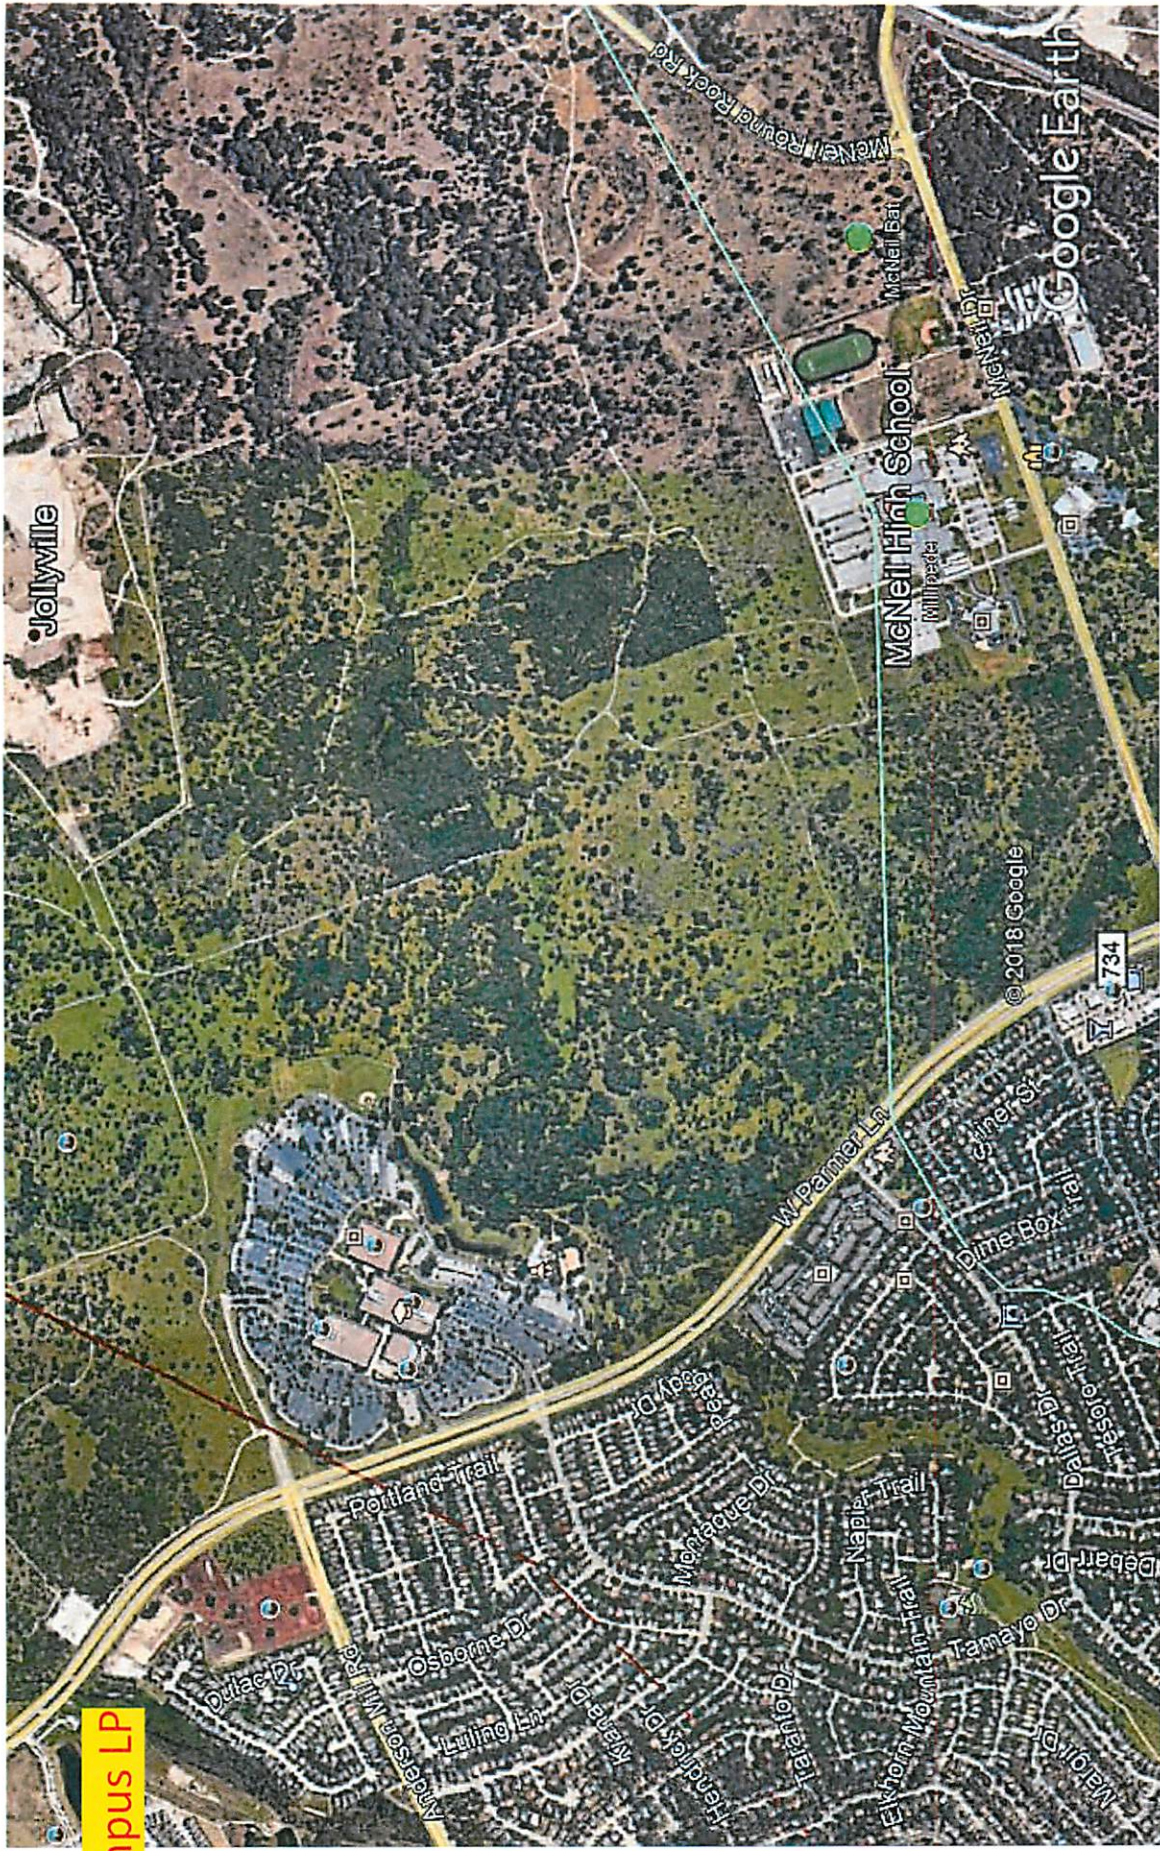

**CSW**  
**Wolf**  
**LP**

Presidio II  
Apartment  
Investors

**Turtle Rock  
Condominiums**

Google Earth

Sun City  
Neighborhood 85

Three Points  
(Parmer  
Cypress)

Avery Ranch North  
Google Earth

Soil Conservation Service Site 7 Reservoir

© 2018 Google

CSW Georgetown

Parmer Ranch  
Partners, LP

H4 Georgetown  
(Hillwood)

RR Campus LP

Lewis Woods LLC

Sedro Crossing  
(Catchem, Inc.)

Google Earth

GS Lakeline AA  
Apartments, LLC

© 2018 Google

Google Earth