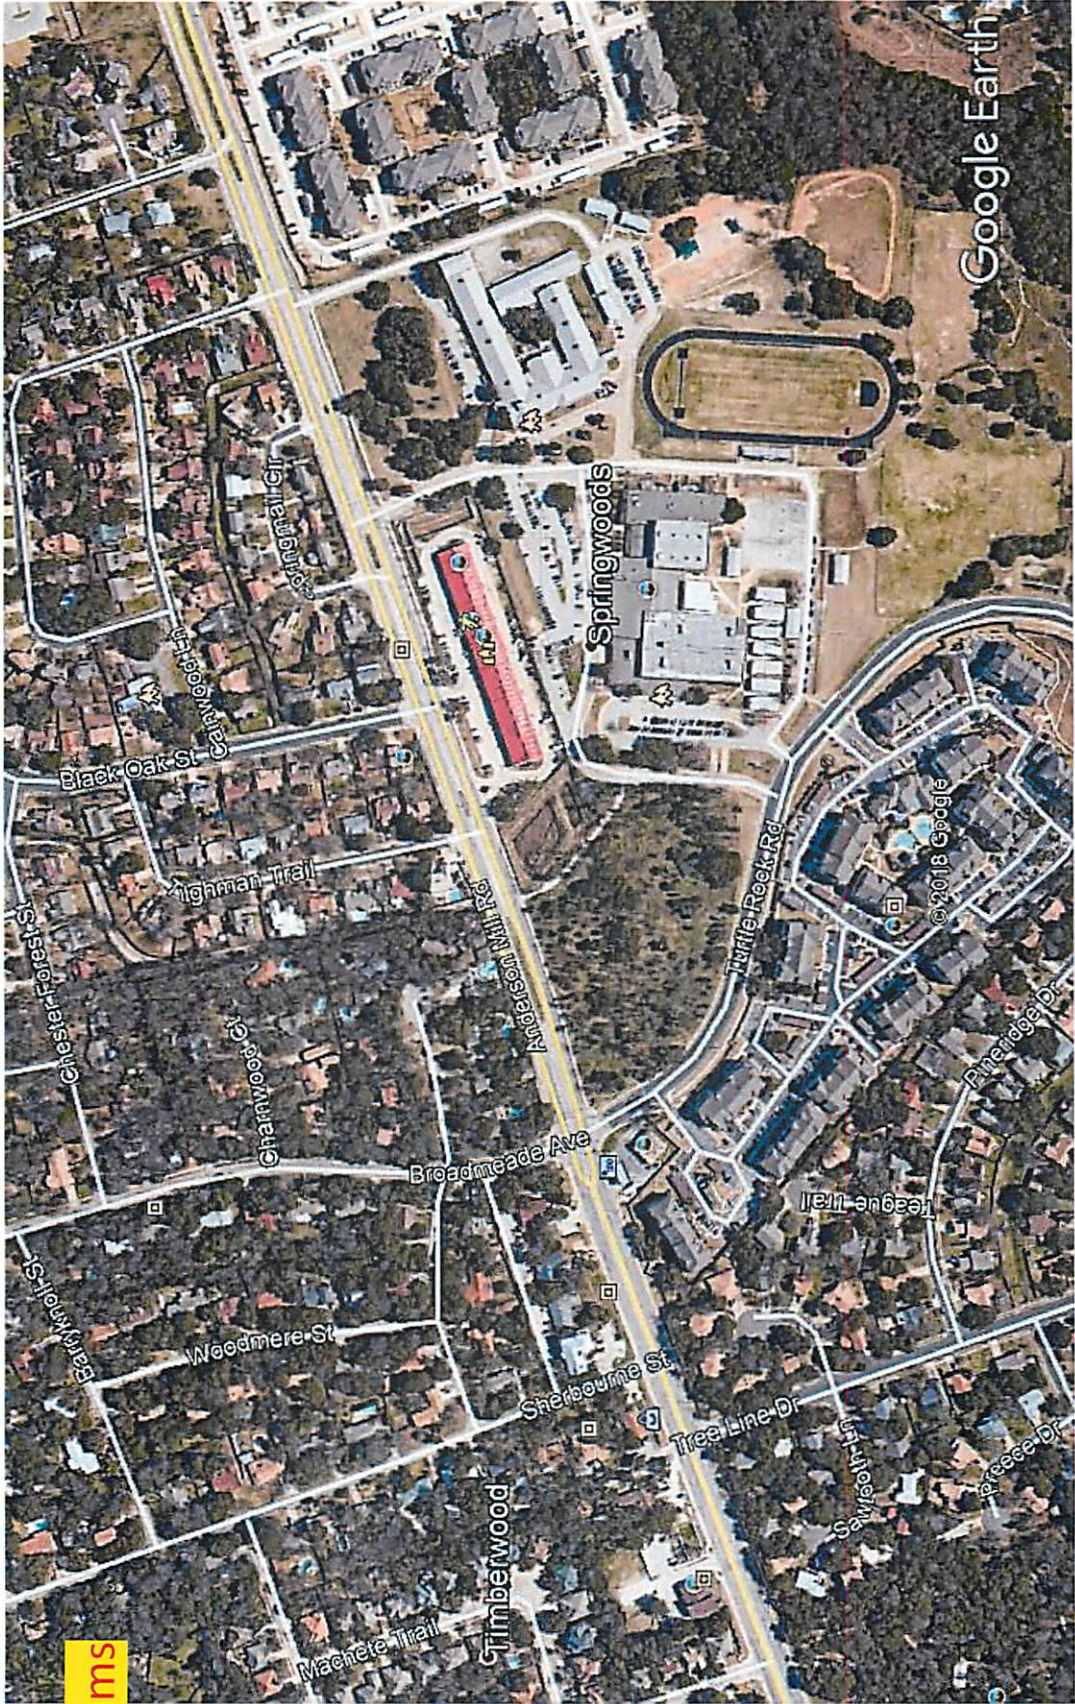

**CSW**  
**Wolf**  
**LP**

Presidio II  
Apartment  
Investors

**Turtle Rock  
Condominiums**

Google Earth

Sun City  
Neighborhood 85

Three Points  
(Parmer  
Cypress)

Avery Ranch North  
Google Earth

Soil Conservation Service Site 7 Reservoir

© 2018 Google

CSW Georgetown

Parmer Ranch  
Partners, LP

H4 Georgetown  
(Hillwood)

RR Campus LP

Lewis Woods LLC

Sedro Crossing  
(Catchem, Inc.)

Google Earth

GS Lakeline AA  
Apartments, LLC

© 2018 Google

Google Earth