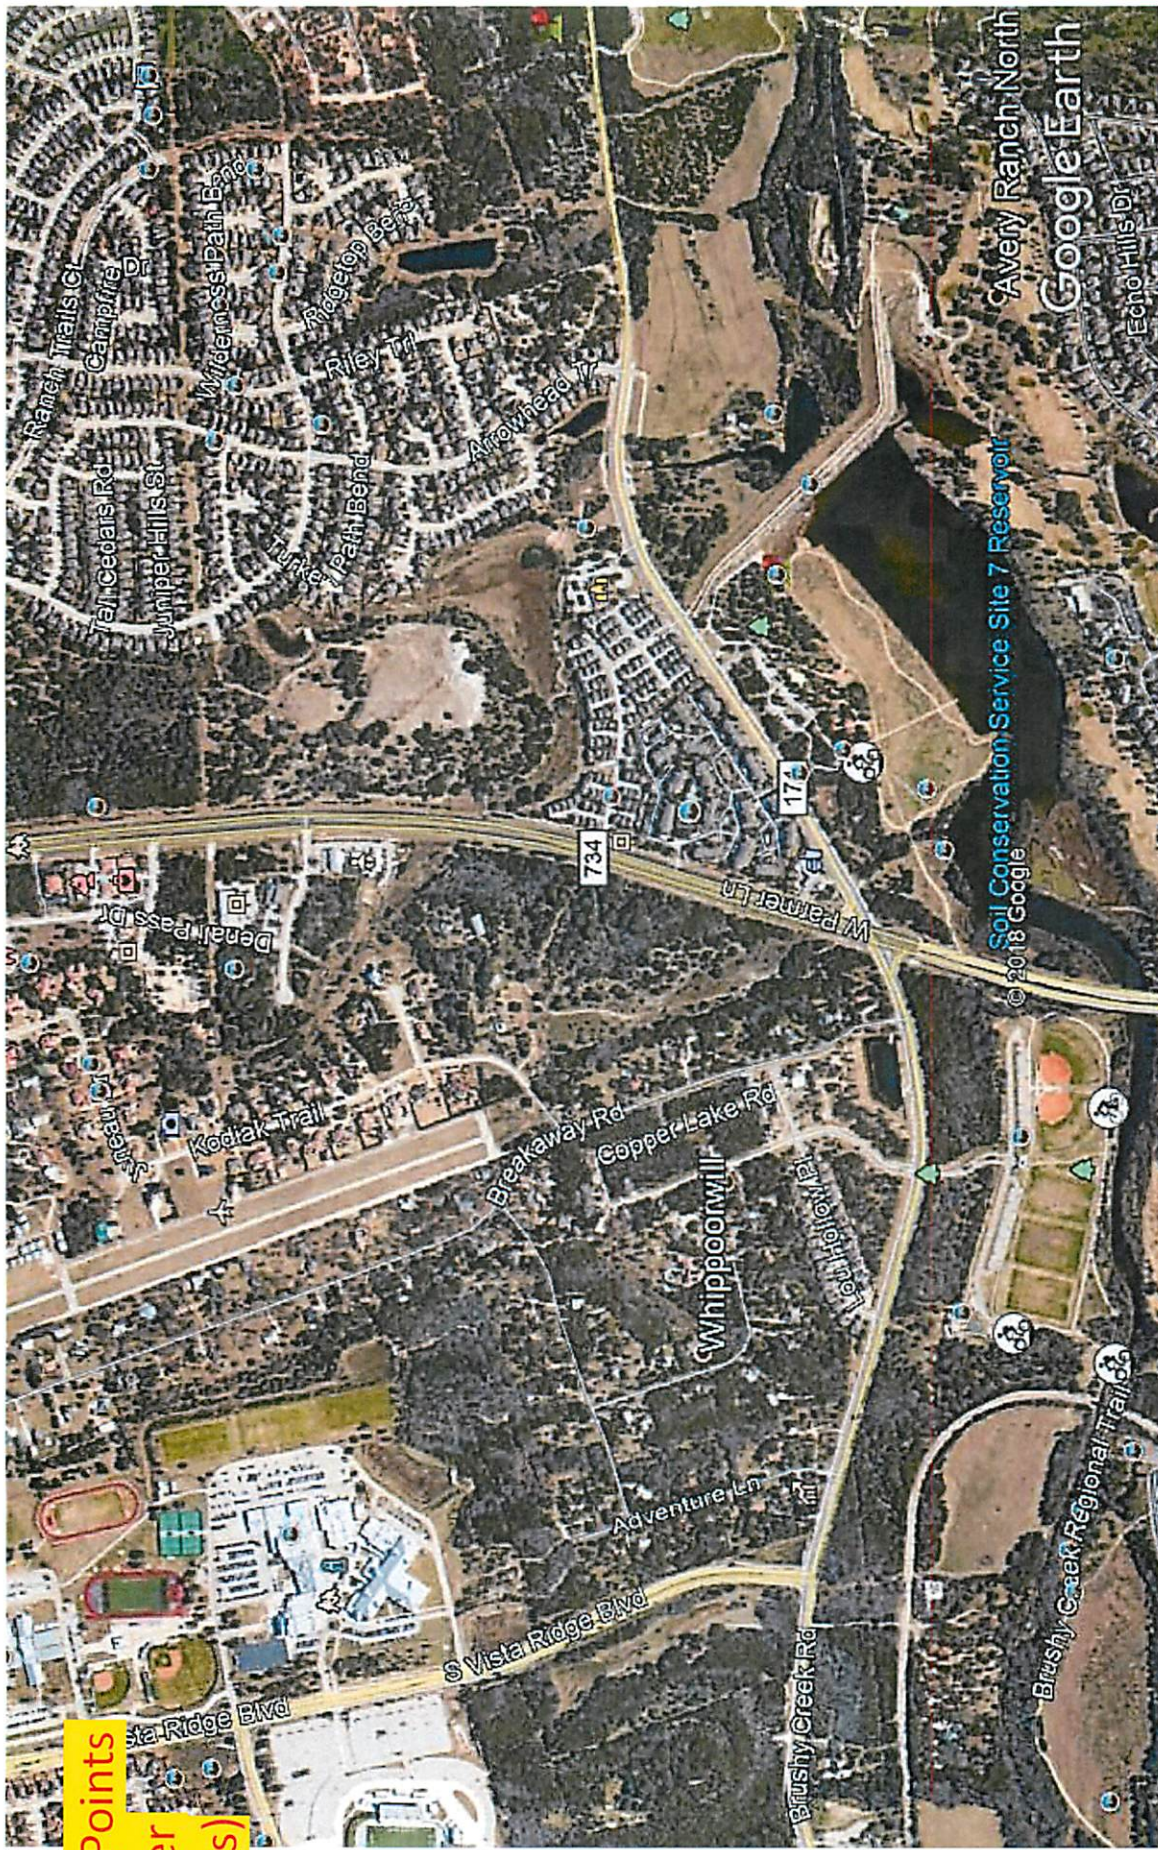

**CSW**  
**Wolf**  
**LP**

Presidio II  
Apartment  
Investors

**Turtle Rock  
Condominiums**

Google Earth

Sun City  
Neighborhood 85

Three Points  
(Parmer  
Cypress)

Avery Ranch North  
Google Earth

Soil Conservation Service Site 7 Reservoir

© 2018 Google

CSW Georgetown

Parmer Ranch  
Partners, LP

H4 Georgetown  
(Hillwood)

RR Campus LP

Lewis Woods LLC

Sedro Crossing  
(Catchem, Inc.)

Google Earth

GS Lakeline AA  
Apartments, LLC

© 2018 Google

Google Earth