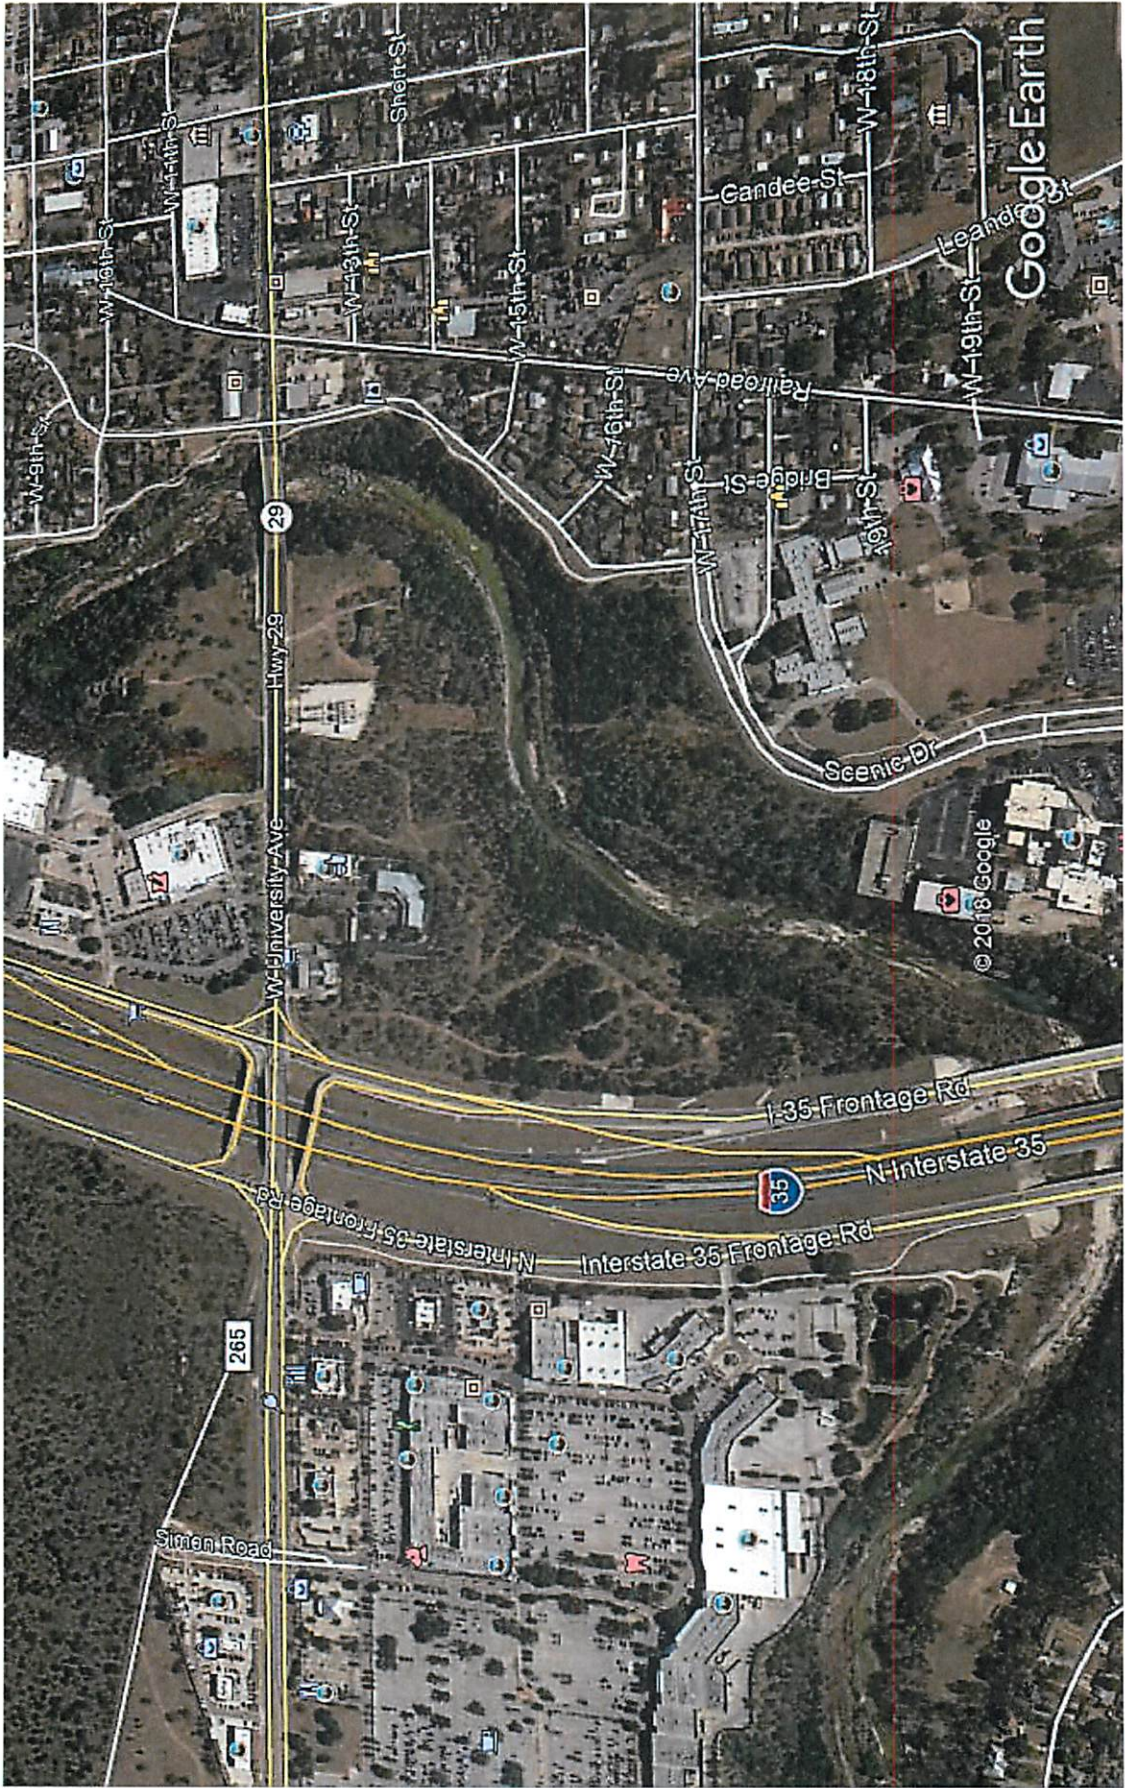

**CSW**  
**Wolf**  
**LP**

Presidio II  
Apartment  
Investors

**Turtle Rock  
Condominiums**

Google Earth

Sun City  
Neighborhood 85

Three Points  
(Parmer  
Cypress)

Avery Ranch North  
Google Earth

Soil Conservation Service Site 7 Reservoir

© 2018 Google

CSW Georgetown

Parmer Ranch  
Partners, LP

H4 Georgetown  
(Hillwood)

RR Campus LP

Lewis Woods LLC

Sedro Crossing  
(Catchem, Inc.)

Google Earth

GS Lakeline AA  
Apartments, LLC

© 2018 Google

Google Earth