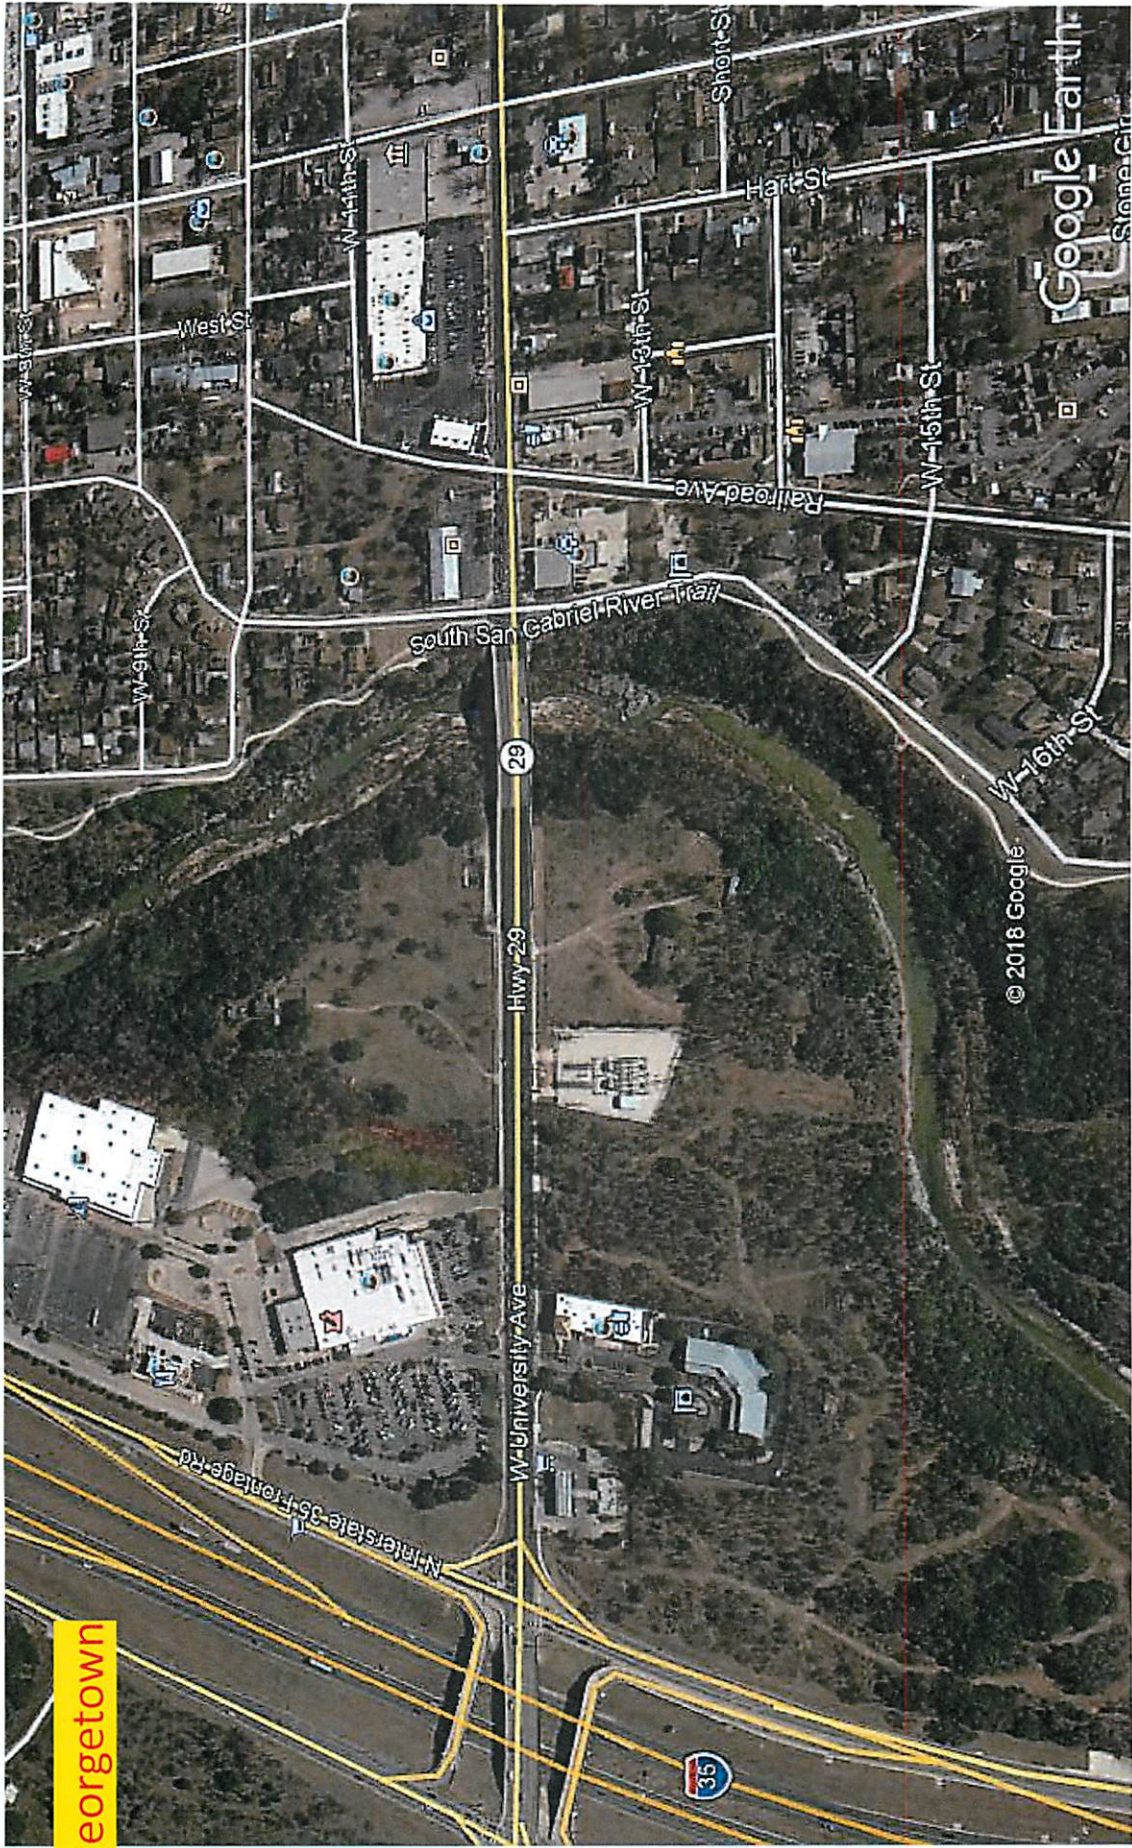

**CSW**  
**Wolf**  
**LP**

Presidio II  
Apartment  
Investors

**Turtle Rock  
Condominiums**

Google Earth

Sun City  
Neighborhood 85

Three Points  
(Parmer  
Cypress)

Avery Ranch North  
Google Earth

Soil Conservation Service Site 7 Reservoir

© 2018 Google

CSW Georgetown

Parmer Ranch  
Partners, LP

H4 Georgetown  
(Hillwood)

RR Campus LP

Lewis Woods LLC

Sedro Crossing  
(Catchem, Inc.)

Google Earth

GS Lakeline AA  
Apartments, LLC

© 2018 Google

Google Earth