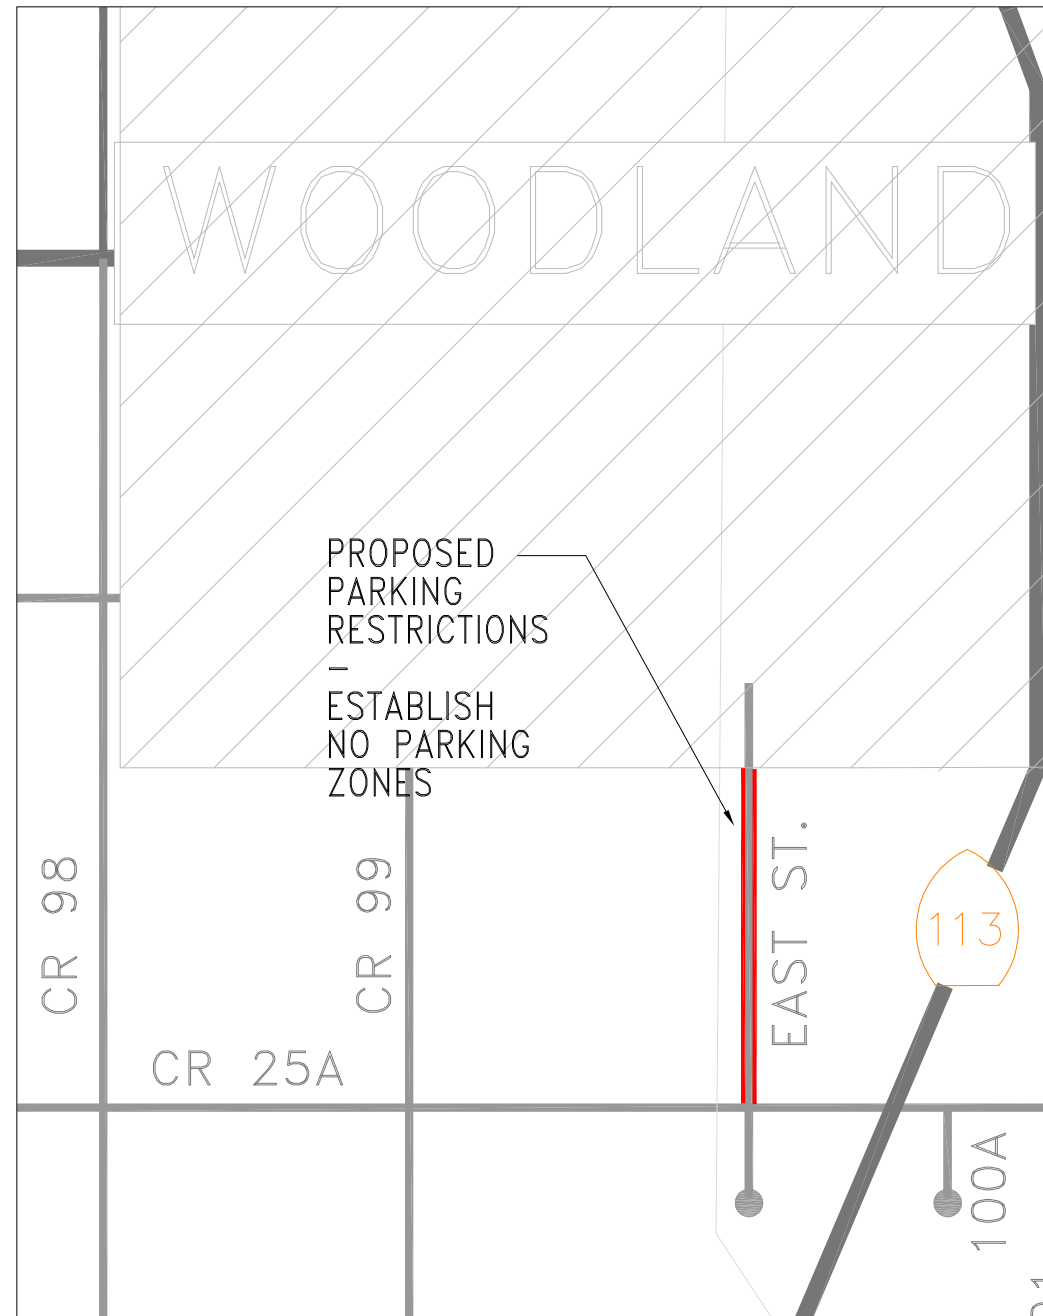

**COUNTY OF YOLO
PUBLIC WORKS DIVISION**

**ESTABLISH PARKING RESTRICTIONS ON EAST STREET (COUNTY ROAD 100)
BETWEEN THE CITY OF WOODLAND LIMIT AND COUNTY ROAD 25A**

YOLO COUNTY MAP
NO SCALE

 NO PARKING ANY TIME ZONE

PROJECT LOCATION
NOT TO SCALE