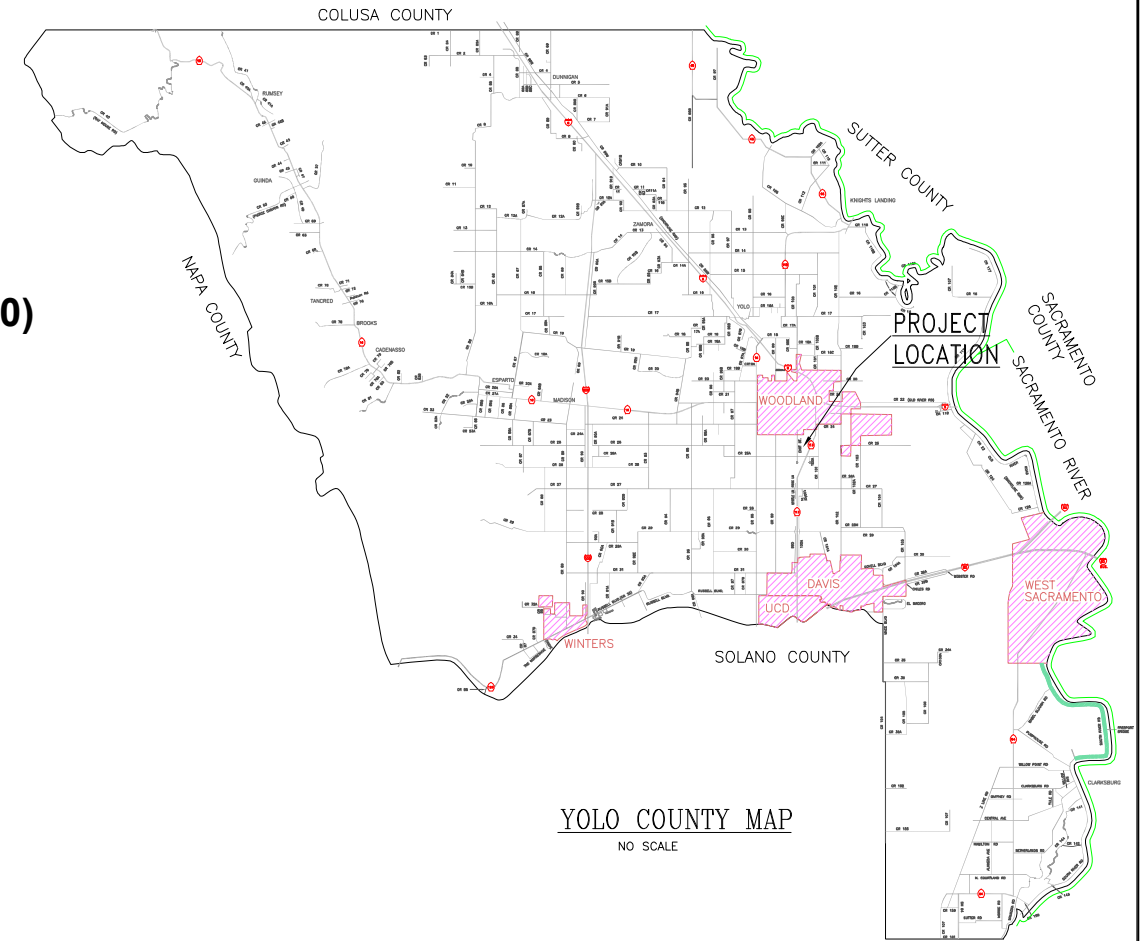

**COUNTY OF YOLO
PUBLIC WORKS DIVISION**

**ESTABLISH PARKING RESTRICTIONS ON EAST STREET (COUNTY ROAD 100)
BETWEEN THE CITY OF WOODLAND LIMIT AND COUNTY ROAD 25A**

YOLO COUNTY MAP
NO SCALE

 NO PARKING ANY TIME ZONE

PROJECT LOCATION
NOT TO SCALE