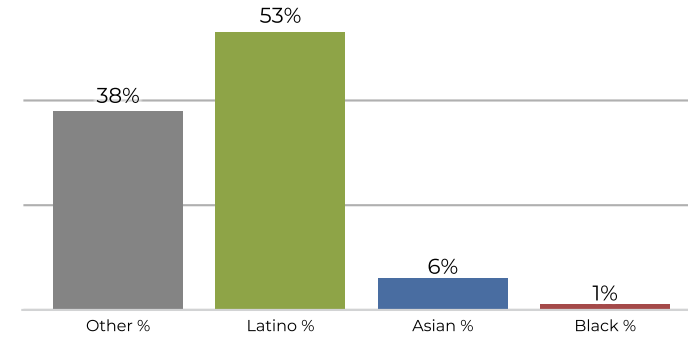

District 5

2020 Census

Citizen Voting Age Population