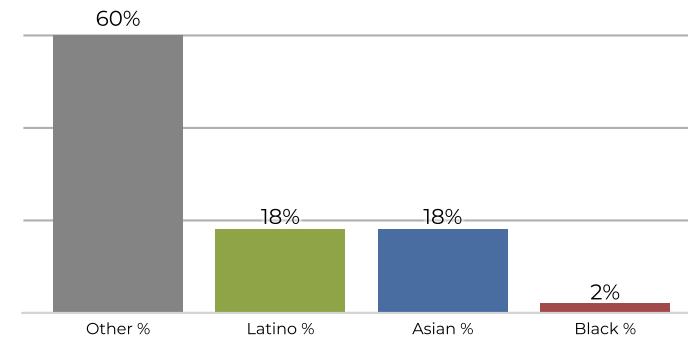

Population	Deviation	Deviation %	Other	Other %	Latino	Latino %	Asian	Asian %	Black	Black %
43,858	474	1.1%	24,986	57.0%	10,428	23.8%	7,404	16.9%	1,040	2.4%
Total CVAP	Other CVAP	Other CVAP %	Latino CVAP	Latino CVAP %	Asian CVAP	Asian CVAP %	Black CVAP	Black CVAP %		
34,822	21,173	60.8%	6,575	18.9%	6,353	18.2%	720	2.1%