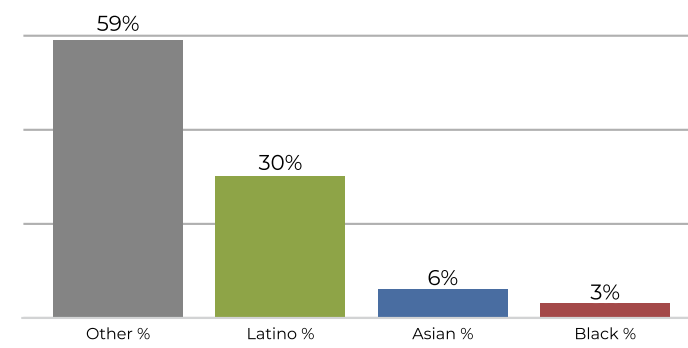

Population	Deviation	Deviation %	Other	Other %	Latino	Latino %	Asian	Asian %	Black	Black %
43,614	230	0.5%	20,581	47.2%	18,326	42.0%	3,737	8.6%	970	2.2%
Total CVAP	Other CVAP	Other CVAP %	Latino CVAP	Latino CVAP %	Asian CVAP	Asian CVAP %	Black CVAP	Black CVAP %		
26,845	15,903	59.2%	8,171	30.4%	1,784	6.6%	987	3.7%