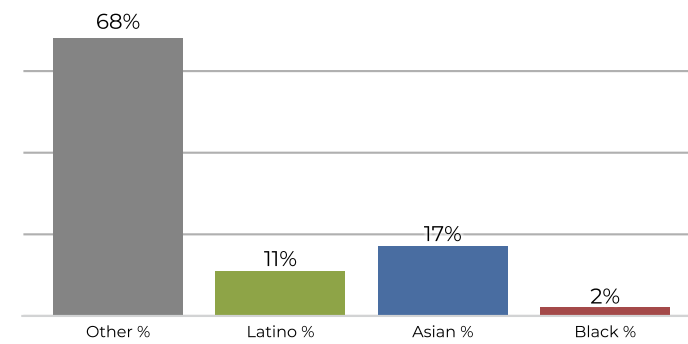

Population	Deviation	Deviation %	Other	Other %	Latino	Latino %	Asian	Asian %	Black	Black %
43,010	-374	-0.9%	24,939	58.0%	7,382	17.2%	9,733	22.6%	956	2.2%
Total CVAP	Other CVAP	Other CVAP %	Latino CVAP	Latino CVAP %	Asian CVAP	Asian CVAP %	Black CVAP	Black CVAP %		
29,591	20,121	68.0%	3,512	11.9%	5,280	17.8%	678	2.3%