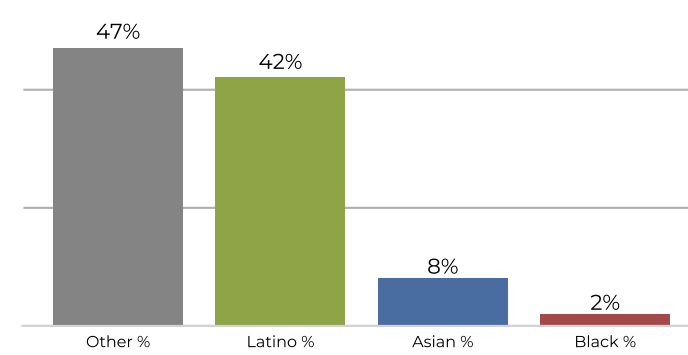

District 3

2020 Census

Citizen Voting Age Population