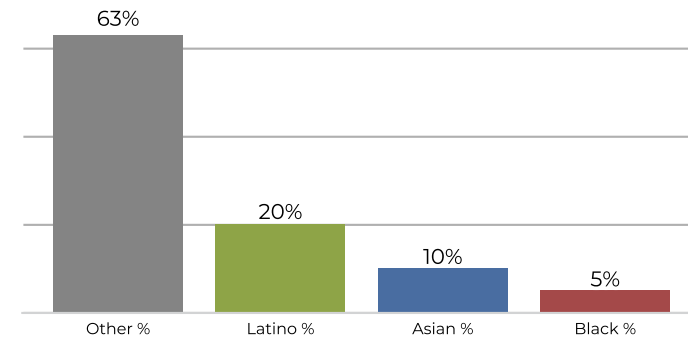

Population	Deviation	Deviation %	Other	Other %	Latino	Latino %	Asian	Asian %	Black	Black %
42,774	-610	-1.4%	22,139	51.8%	12,448	29.1%	6,163	14.4%	2,024	4.7%
Total CVAP	Other CVAP	Other CVAP %	Latino CVAP	Latino CVAP %	Asian CVAP	Asian CVAP %	Black CVAP	Black CVAP %		
26,141	16,702	63.9%	5,231	20.0%	2,846	10.9%	1,360	5.2%