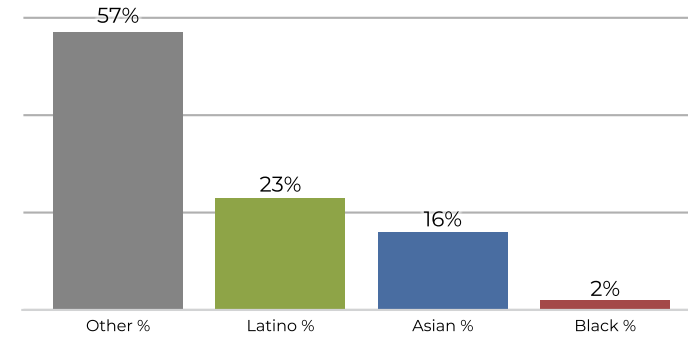

District 2

2020 Census

Citizen Voting Age Population