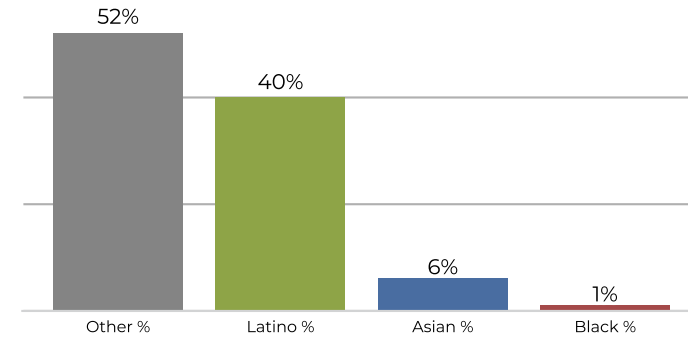

Population	Deviation	Deviation %	Other	Other %	Latino	Latino %	Asian	Asian %	Black	Black %
43,666	282	0.7%	16,651	38.1%	23,364	53.5%	2,844	6.5%	807	1.8%
Total CVAP	Other CVAP	Other CVAP %	Latino CVAP	Latino CVAP %	Asian CVAP	Asian CVAP %	Black CVAP	Black CVAP %		
27,131	14,100	52.0%	10,881	40.1%	1,630	6.0%	521	1.9%