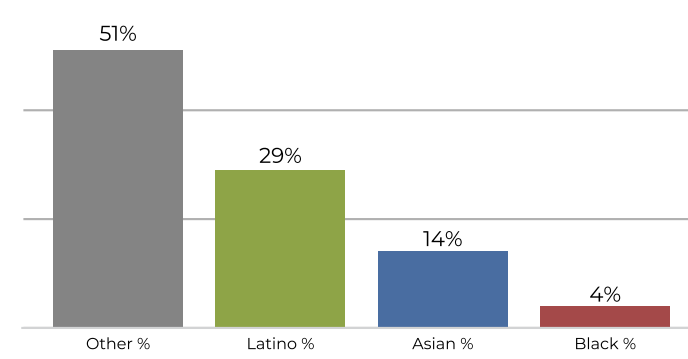

District 1

2020 Census

Citizen Voting Age Population