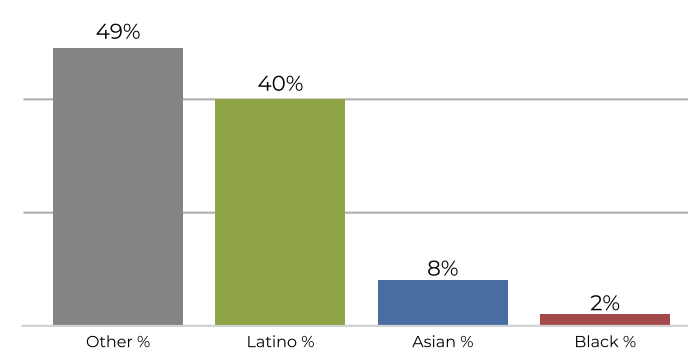

District 3

2020 Census

Citizen Voting Age Population