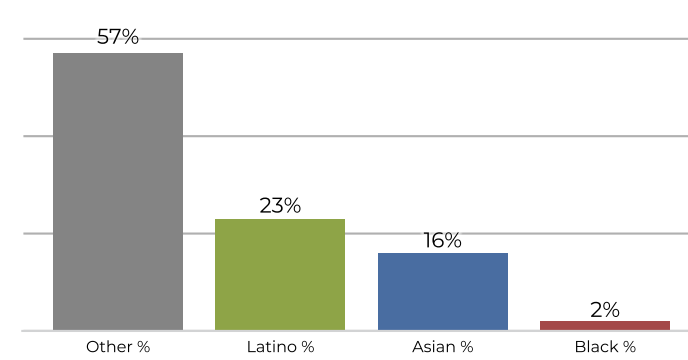

District 2

2020 Census

Citizen Voting Age Population