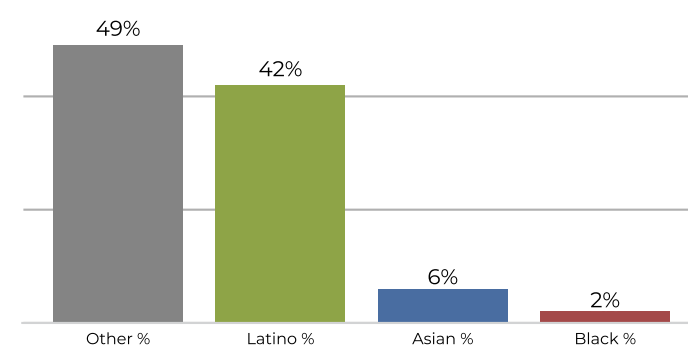

Citizen Voting Age Population

Population	Deviation	Deviation %	Other	Other %	Latino	Latino %	Asian	Asian %	Black	Black %
43,509	125	0.3%	15,472	35.6%	24,157	55.5%	3,054	7.0%	826	1.9%
Total CVAP	Other CVAP	Other CVAP %	Latino CVAP	Latino CVAP %	Asian CVAP	Asian CVAP %	Black CVAP	Black CVAP %		
26,587	13,127	49.4%	11,168	42.0%	1,759	6.6%	533	2.0%