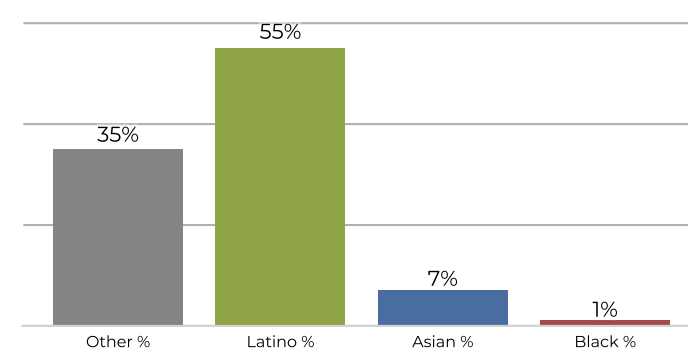

District 5

2020 Census