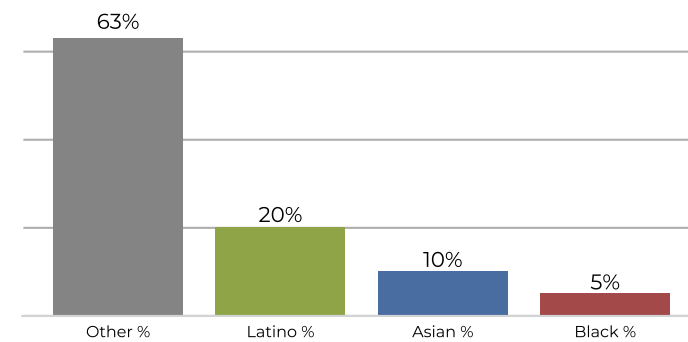

Population	Deviation	Deviation %	Other	Other %	Latino	Latino %	Asian	Asian %	Black	Black %
42,774	-610	-1.4%	22,139	51.8%	12,448	29.1%	6,163	14.4%	2,024	4.7%
Total CVAP	Other CVAP	Other CVAP %	Latino CVAP	Latino CVAP %	Asian CVAP	Asian CVAP %	Black CVAP	Black CVAP %		
26,141	16,702	63.9%	5,231	20.0%	2,846	10.9%	1,360	5.2%