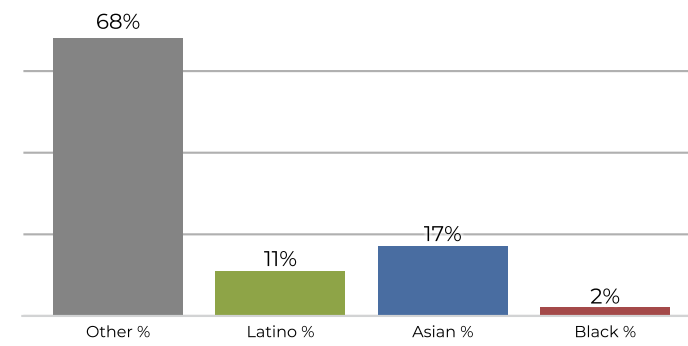

Population	Deviation	Deviation %	Other	Other %	Latino	Latino %	Asian	Asian %	Black	Black %
43,022	-362	-0.8%	24,945	58.0%	7,388	17.2%	9,733	22.6%	956	2.2%
Total CVAP	Other CVAP	Other CVAP %	Latino CVAP	Latino CVAP %	Asian CVAP	Asian CVAP %	Black CVAP	Black CVAP %		
29,600	20,125	68.0%	3,513	11.9%	5,284	17.8%	679	2.3%