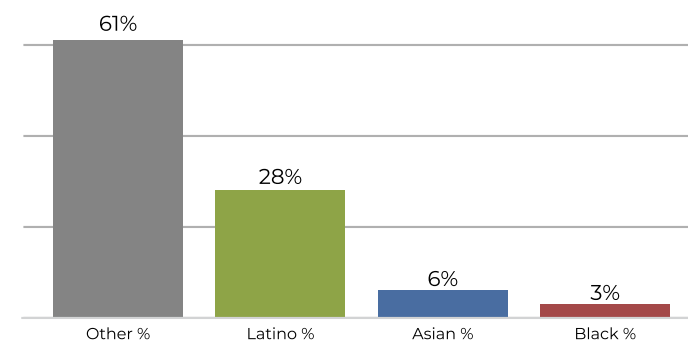

Population	Deviation	Deviation %	Other	Other %	Latino	Latino %	Asian	Asian %	Black	Black %
43,766	382	0.9%	21,759	49.7%	17,531	40.1%	3,527	8.1%	949	2.2%
Total CVAP	Other CVAP	Other CVAP %	Latino CVAP	Latino CVAP %	Asian CVAP	Asian CVAP %	Black CVAP	Black CVAP %		
27,389	16,876	61.6%	7,884	28.8%	1,655	6.0%	975	3.6%