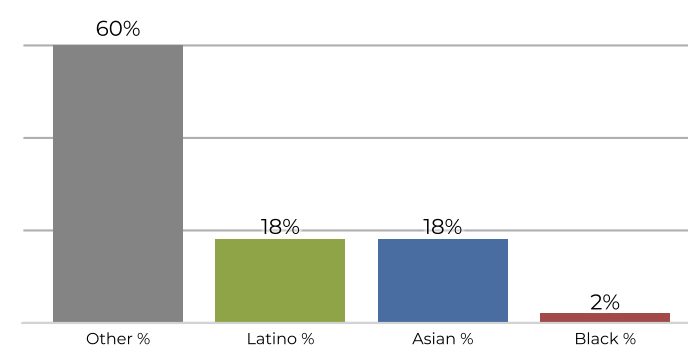

**Citizen Voting Age Population (CVAP)**

	1	2	3	4	5
Total CVAP	26,141	34,813	27,389	29,600	26,587
Other CVAP	16,702	21,169	16,876	20,125	13,127
Other CVAP %	63.9%	60.8%	61.6%	68.0%	49.4%
Latino CVAP	5,231	6,573	7,884	3,513	11,168
Latino CVAP %	20.0%	18.9%	28.8%	11.9%	42.0%
Asian CVAP	2,846	6,350	1,655	5,284	1,759
Asian CVAP %	10.9%	18.2%	6.0%	17.8%	6.6%
Black CVAP	1,360	720	975	679	533
Black CVAP %	5.2%	2.1%	3.6%	2.3%	2.0%

**District 1**
**2020 Census**

**Citizen Voting Age Population**

Population	Deviation	Deviation %	Other	Other %	Latino	Latino %	Asian	Asian %	Black	Black %
42,774	-610	-1.4%	22,139	51.8%	12,448	29.1%	6,163	14.4%	2,024	4.7%
Total CVAP	Other CVAP	Other CVAP %	Latino CVAP	Latino CVAP %	Asian CVAP	Asian CVAP %	Black CVAP	Black CVAP %		
26,141	16,702	63.9%	5,231	20.0%	2,846	10.9%	1,360	5.2%		

**District 2**

**2020 Census**

**Citizen Voting Age Population**

Population	Deviation	Deviation %	Other	Other %	Latino	Latino %	Asian	Asian %	Black	Black %
43,851	467	1.1%	24,981	57.0%	10,424	23.8%	7,404	16.9%	1,042	2.4%
Total CVAP	Other CVAP	Other CVAP %	Latino CVAP	Latino CVAP %	Asian CVAP	Asian CVAP %	Black CVAP	Black CVAP %		
34,813	21,169	60.8%	6,573	18.9%	6,350	18.2%	720	2.1%		