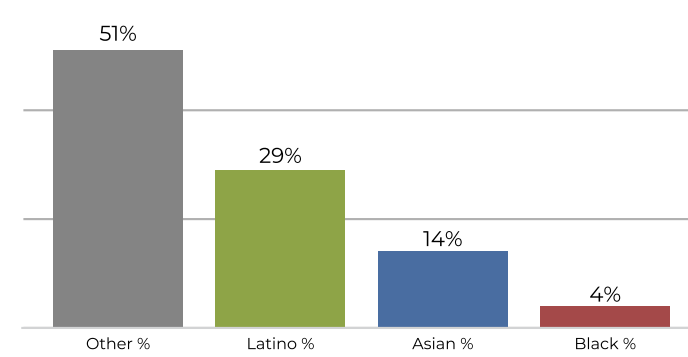

District 1

2020 Census

Citizen Voting Age Population