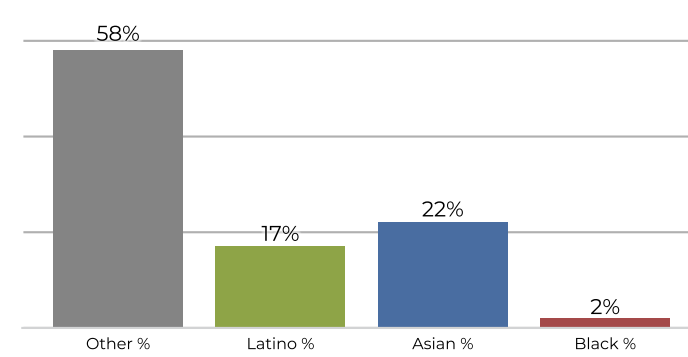

District 4

2020 Census

Citizen Voting Age Population