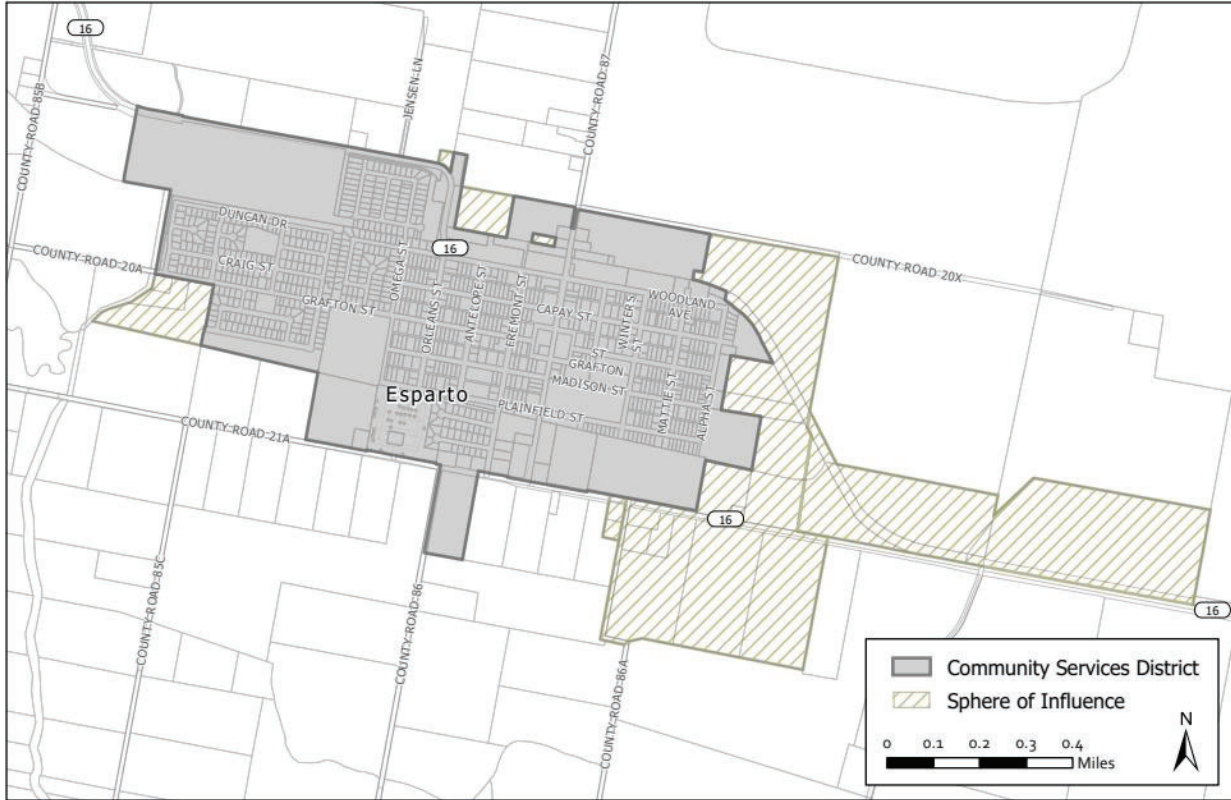

Esparto Community Services District Boundary and Sphere of Influence

Adopted by Yolo LAFCo on March 28, 2019