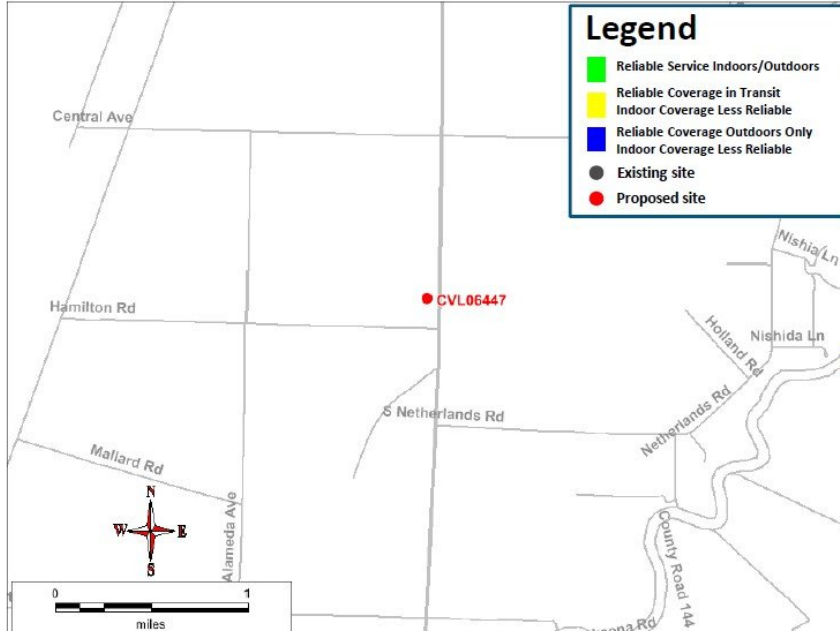

ATTACHMENT F. PROPAGATION MAP

Existing LTE 700 Coverage

Proposed LTE 700 Coverage (RC = 136')