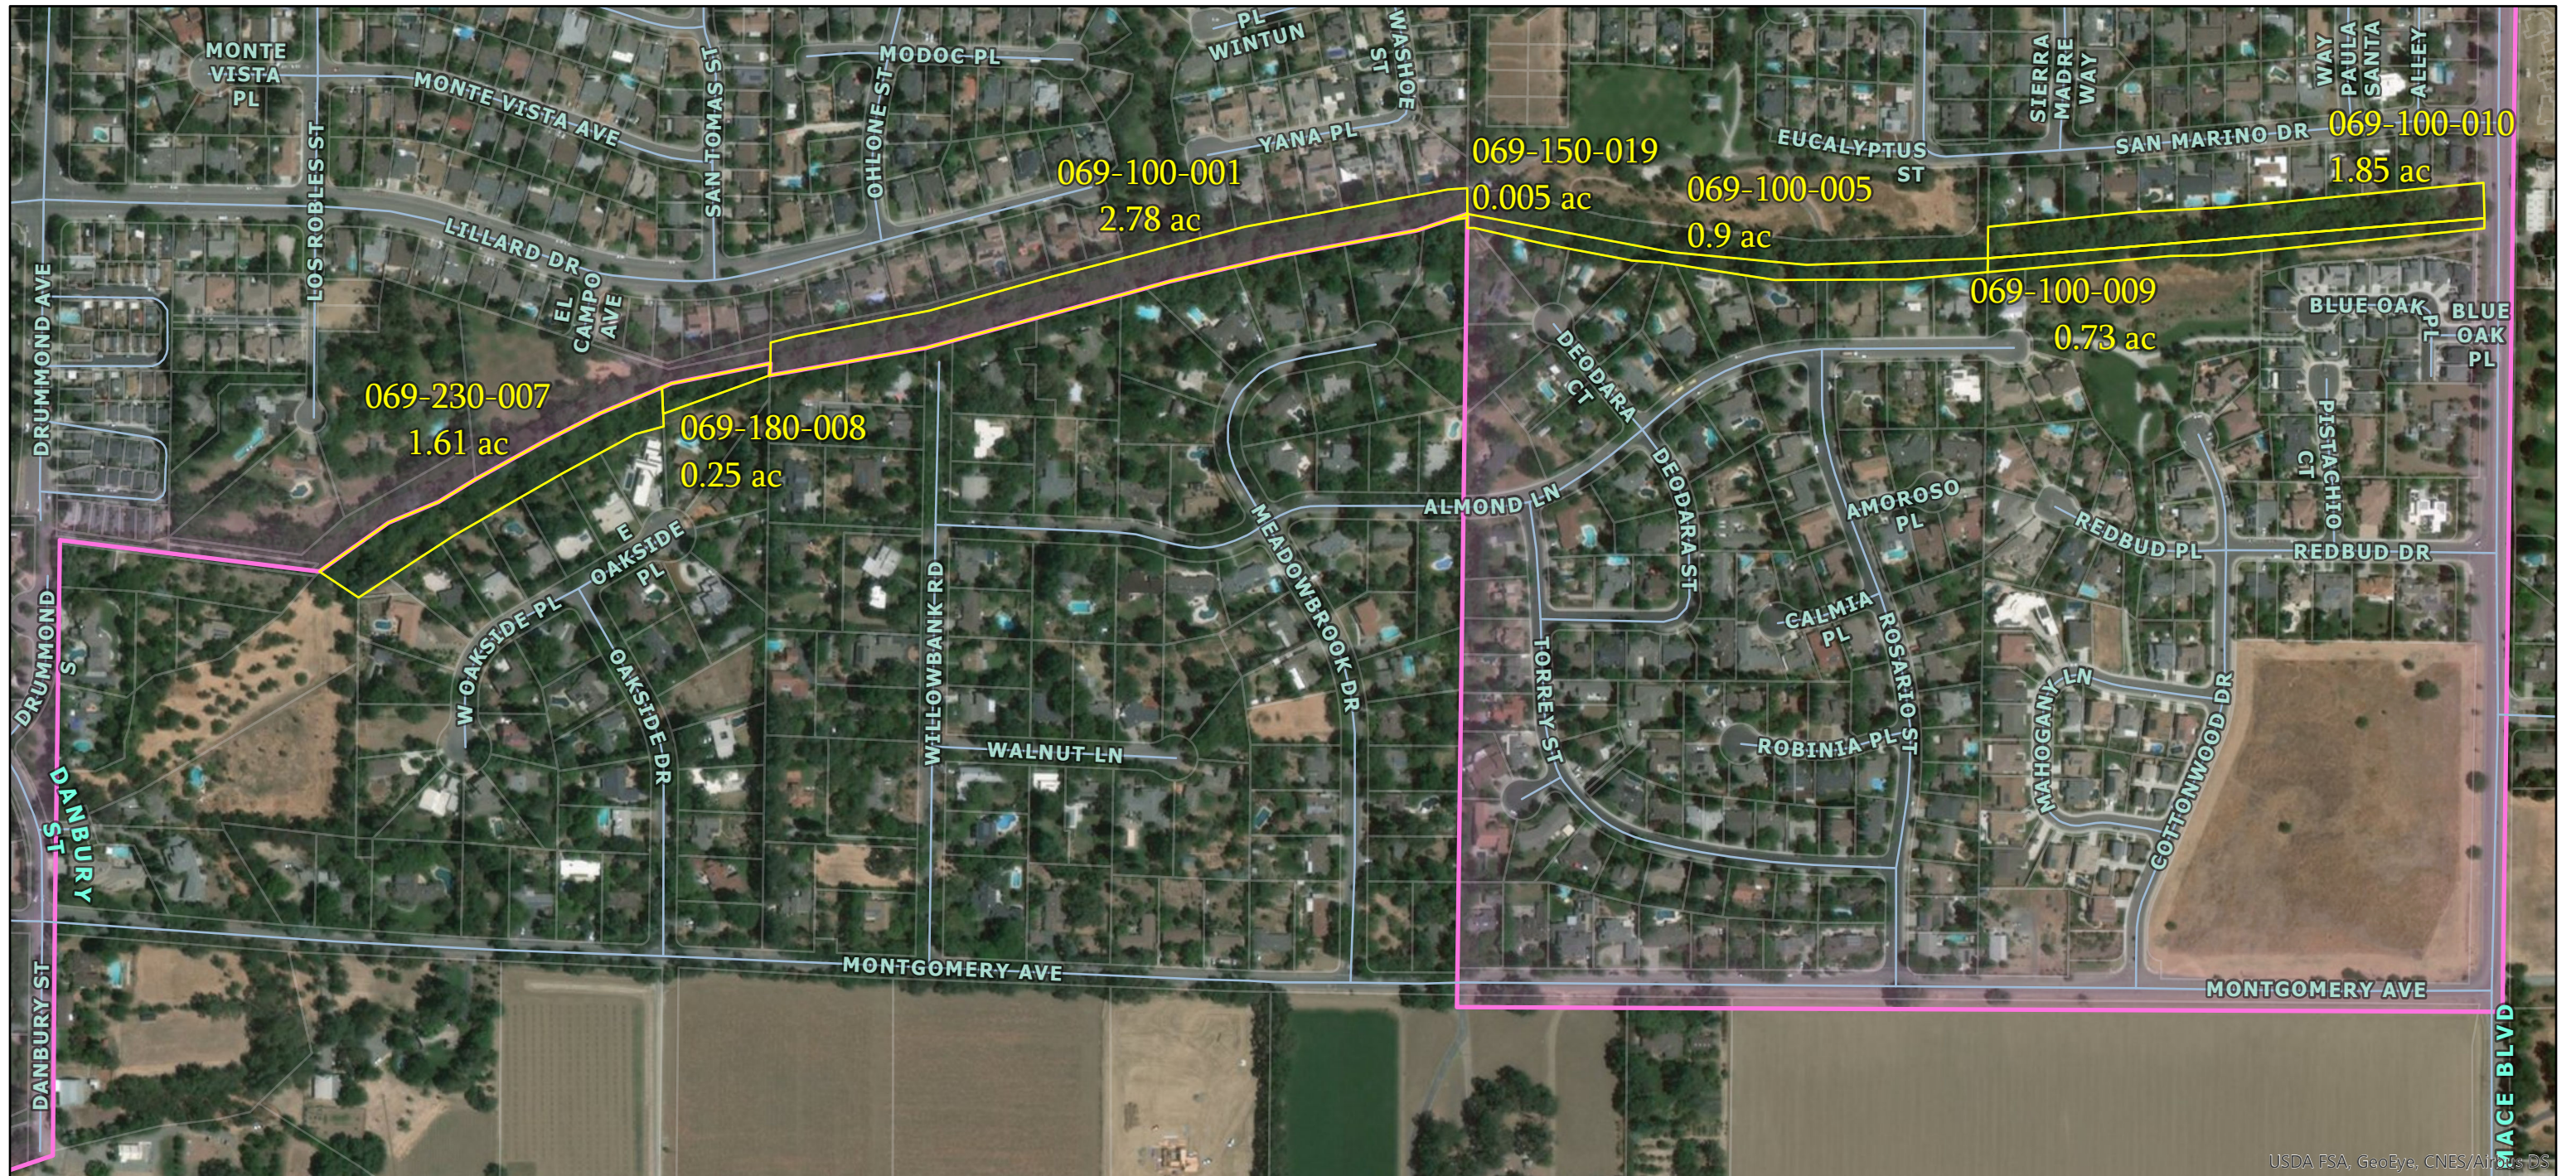

Putah Creek Parcels - Imagery

USDA FSA, GeoEye, CNES/Airbus DS

- Parcels of Interest
- City of Davis

Data Source: Yolo County
 Produced by: Yolo County ITTD
 Date: 4/26/2018