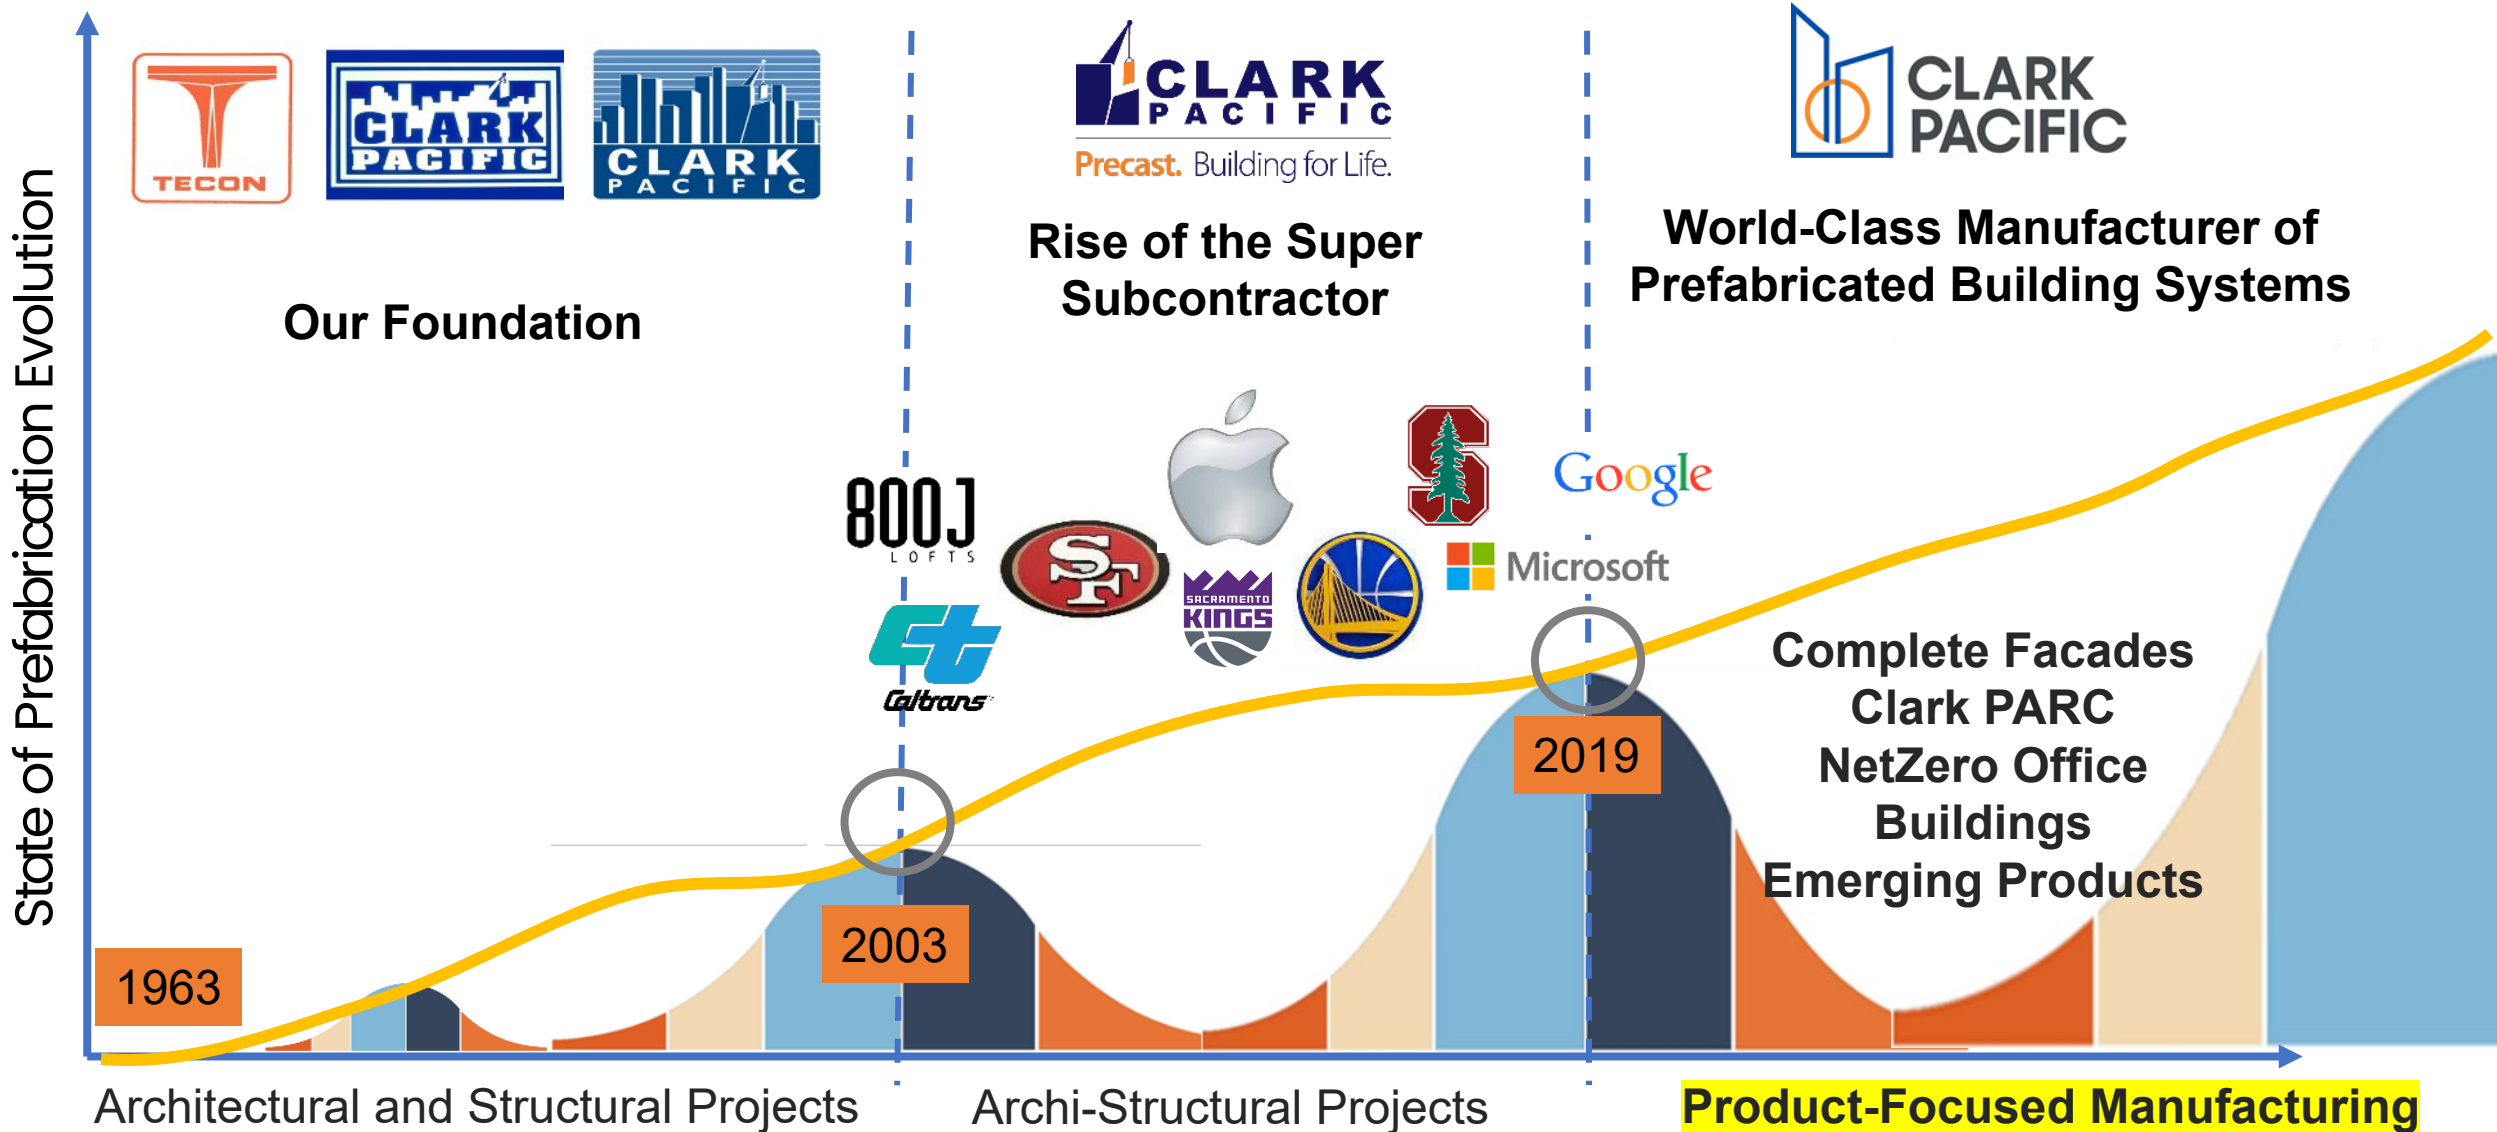

PRESENTATION TO THE BOARD OF SUPERVISORS

CLARK PACIFIC: MANUFACTURING EXCELLENCE

Experience

Leading Manufacturer of Prefabricated Building Systems **since 1963**

3,500+ completed projects

Manufacturing Facility

144+ industrial acres

People

- 1,000+ Employees
- 130 + Civil/Structural Engineers
- In-House Architecture Team
- Union Work Agreements
- 2nd Chance to Work

Management

Local Owned and Operated by Clark Family for 60+ years

CLARK PACIFIC COMMUNITY BUSINESSES AND PARTNERS

ROAD TO DIGITALLY DRIVEN FABRICATION

INFINITE FACADE™

A pre-engineered panelized facade system built off-site with precast concrete or GFRC as an exterior cladding, structurally attached to a steel frame, with spray foam insulation, punched windows, and a wide variety of available exterior finishes.