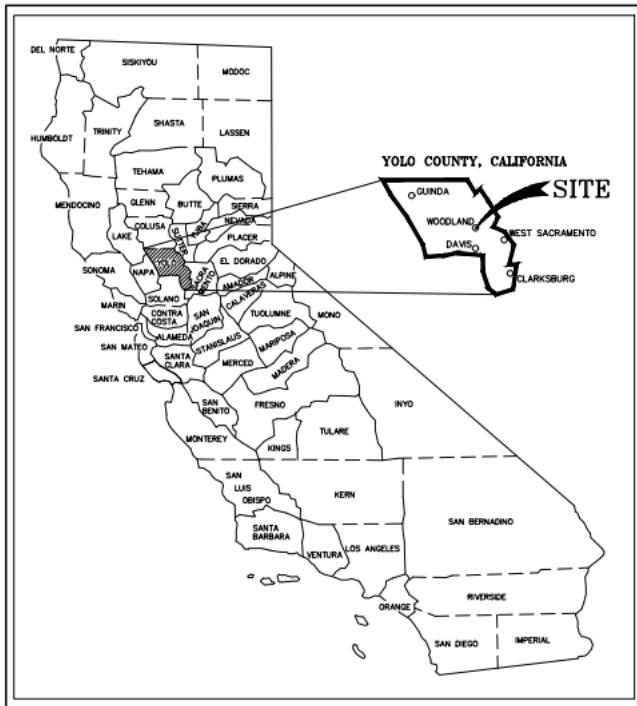

County of Yolo

DEPARTMENT OF COMMUNITY SERVICES

Leslie Lindbo
DIRECTOR

292 West Beamer Street, Woodland, CA; 95695-2598; (530) 666-8775; FAX (530) 666-8156; www.yolocounty.org

Attachment A

Location Map

VICINITY MAP
NOT TO SCALE

LOCATION MAP
NOT TO SCALE

The Wild Wings County Service Area (CSA) is a small community located approximately 6 miles west of Woodland, CA. and is contiguous to and north of Highway 16. The Watts-Woodland airport (O41) is located on the eastern side of the CSA and a good portion of the development is surrounded by both the Yolo Flyers Club Golf Course and the Wild Wings Golf Club.

The well site is located approximately 0.75-miles north of the intersection of Highway 16 and Wild Wings Drive in Woodland