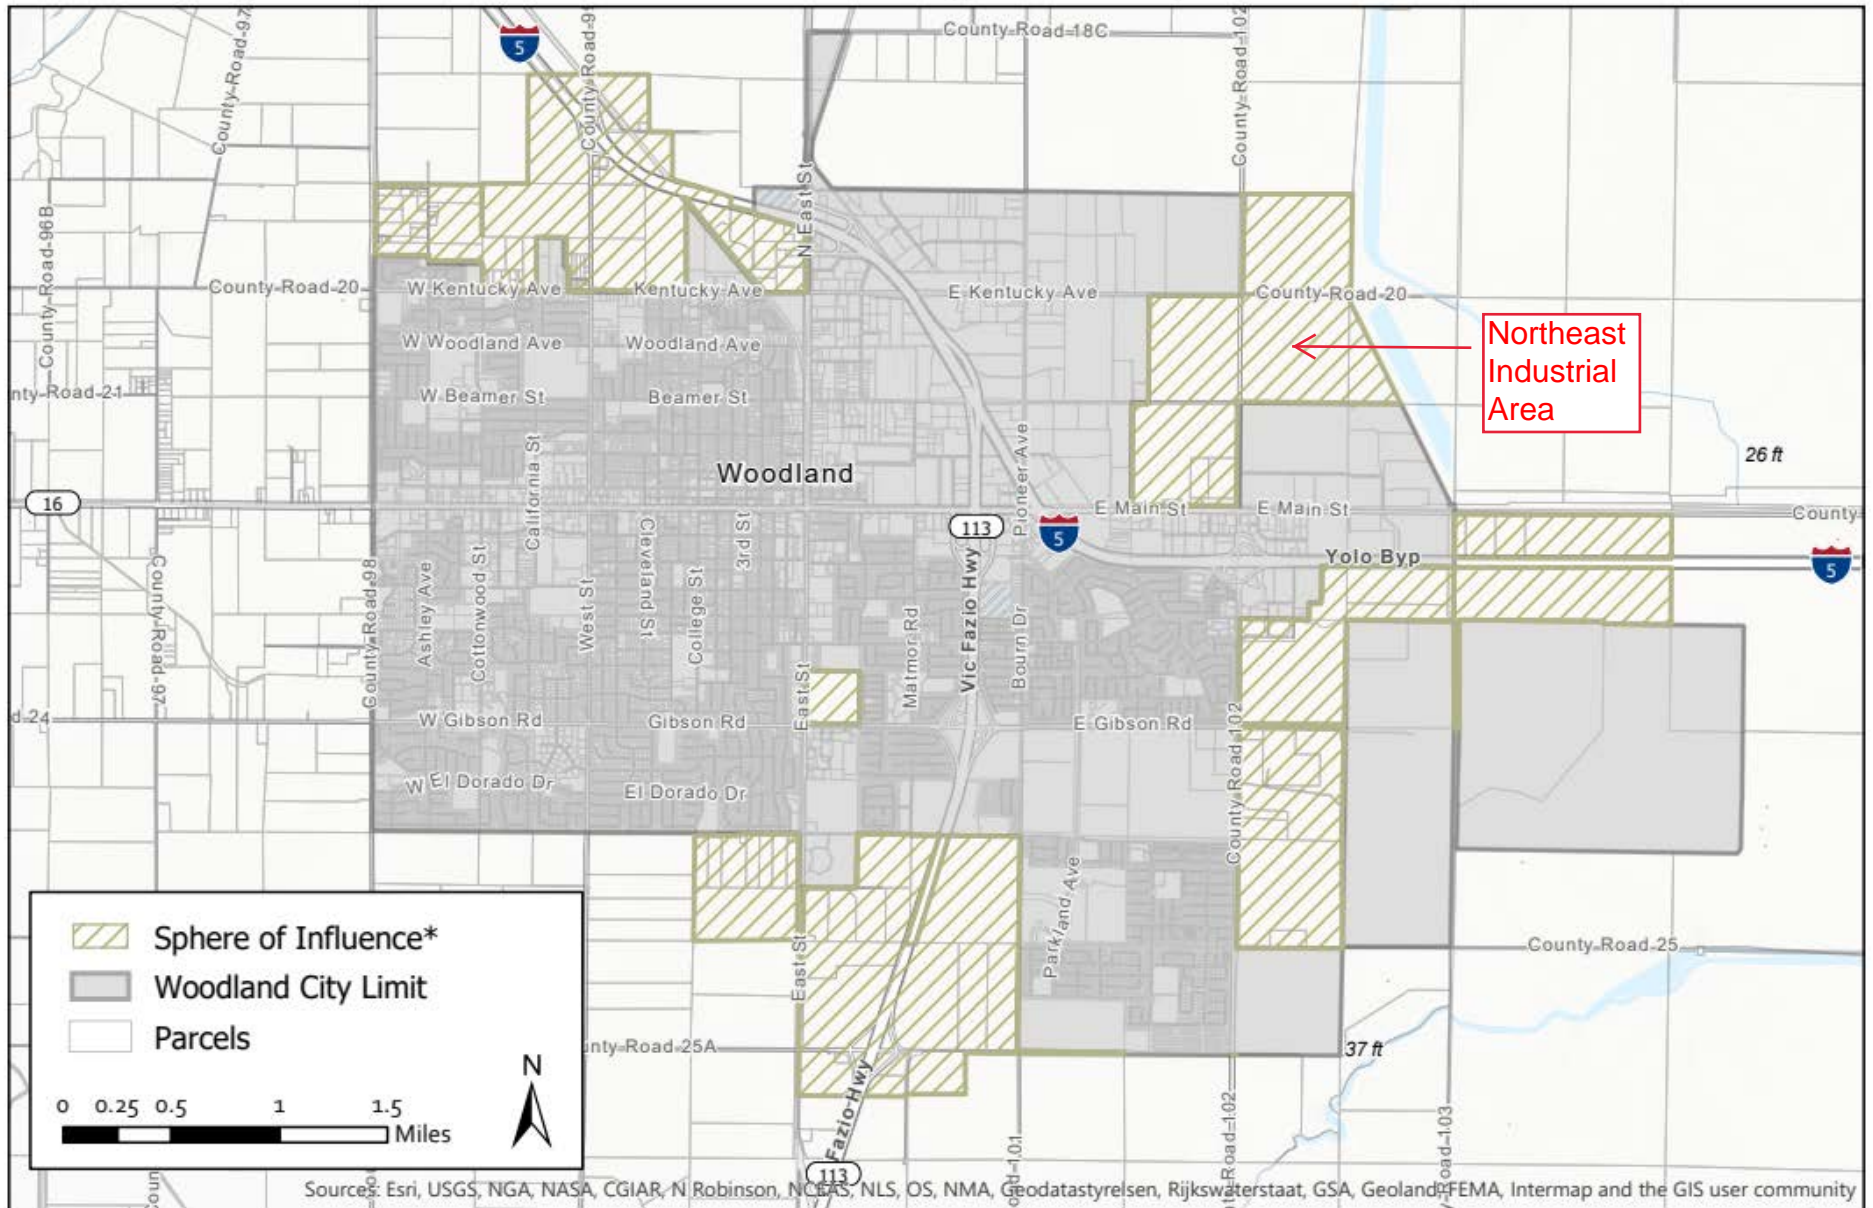

City of Woodland Boundary and Sphere of Influence

*City of Woodland Urban Limit Line is coincident with the Sphere of Influence

Adopted by LAFCo on December 6, 2018