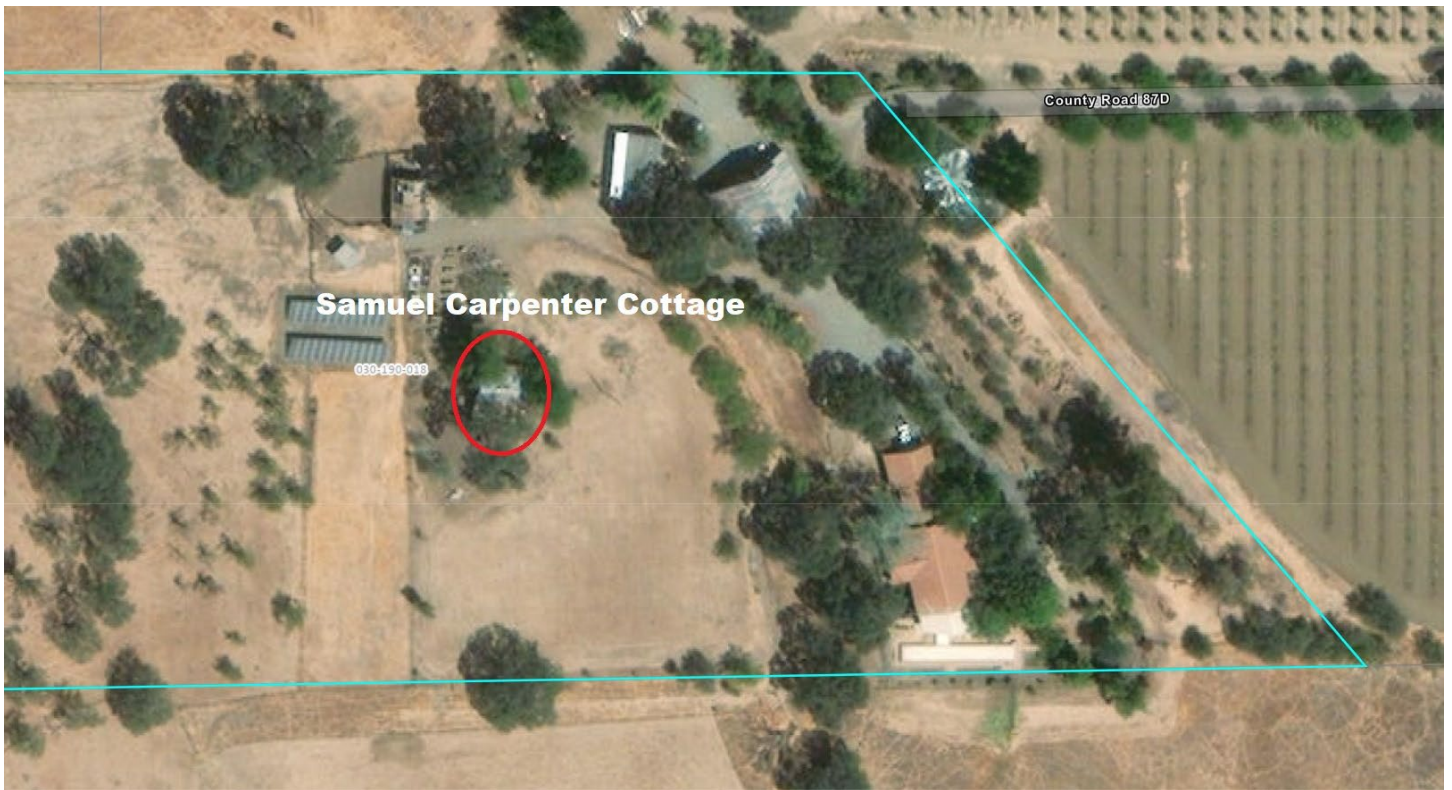

Hunter Property  
"Samuel Carpenter Cottage"  
28464 County Road 87D, Winters 95694  
APN: 030-190-018

Peter and Debbie Hunter  
28472 County Road 87D  
Winters, CA 95694  
Phone: (916)761-1620

Parcel Map for Carpenter Bros. Cottage  
Parcel: 030-190-018  
Address: 28464 County Road 87D, Winters, CA  
Owner/Builder/Architect: Peter Hunter

Scale: None. Fit to page

Peter and Deborah Hunter  
 28472 County Road 87D  
 Winters, CA 95694  
 Phone: (916)761-1620

Site Plan for Carpenter Bros. Cottage  
 Parcel: 030-190-018  
 Address: 28464 County Road 87D, Winters, CA  
 Owner/Builder/Architect: Peter Hunter

Scale: None. Fit to page