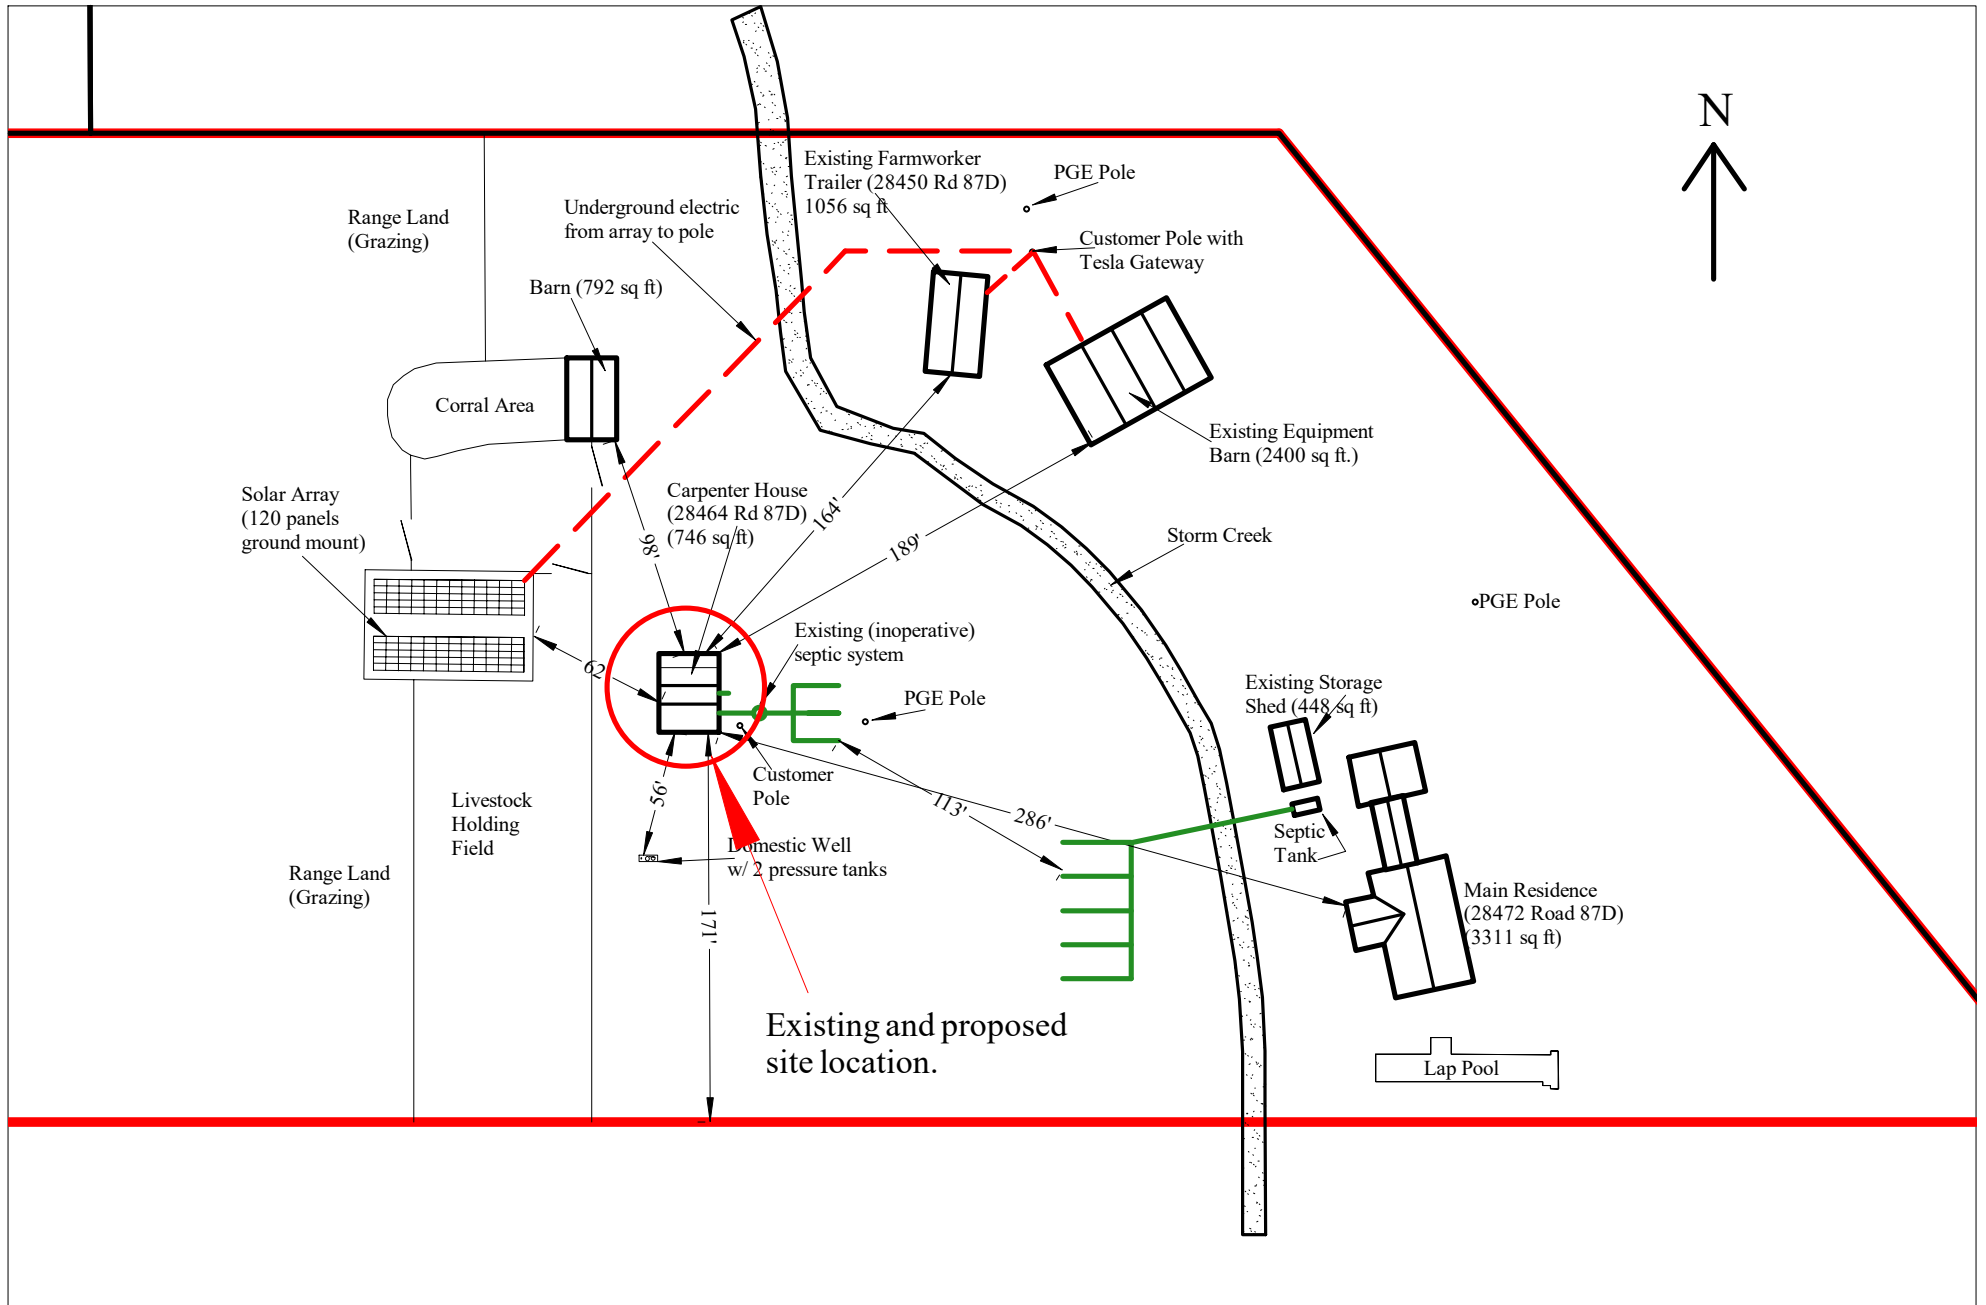

Hunter Property  
"Samuel Carpenter Cottage"  
28464 County Road 87D, Winters 95694  
APN: 030-190-018

Peter and Debbie Hunter  
28472 County Road 87D  
Winters, CA 95694  
Phone: (916)761-1620

Parcel Map for Carpenter Bros. Cottage  
Parcel: 030-190-018  
Address: 28464 County Road 87D, Winters, CA  
Owner/Builder/Architect: Peter Hunter

Scale: None. Fit to page

Peter and Deborah Hunter  
 28472 County Road 87D  
 Winters, CA 95694  
 Phone: (916)761-1620

Site Plan for Carpenter Bros. Cottage  
 Parcel: 030-190-018  
 Address: 28464 County Road 87D, Winters, CA  
 Owner/Builder/Architect: Peter Hunter

Scale: None. Fit to page