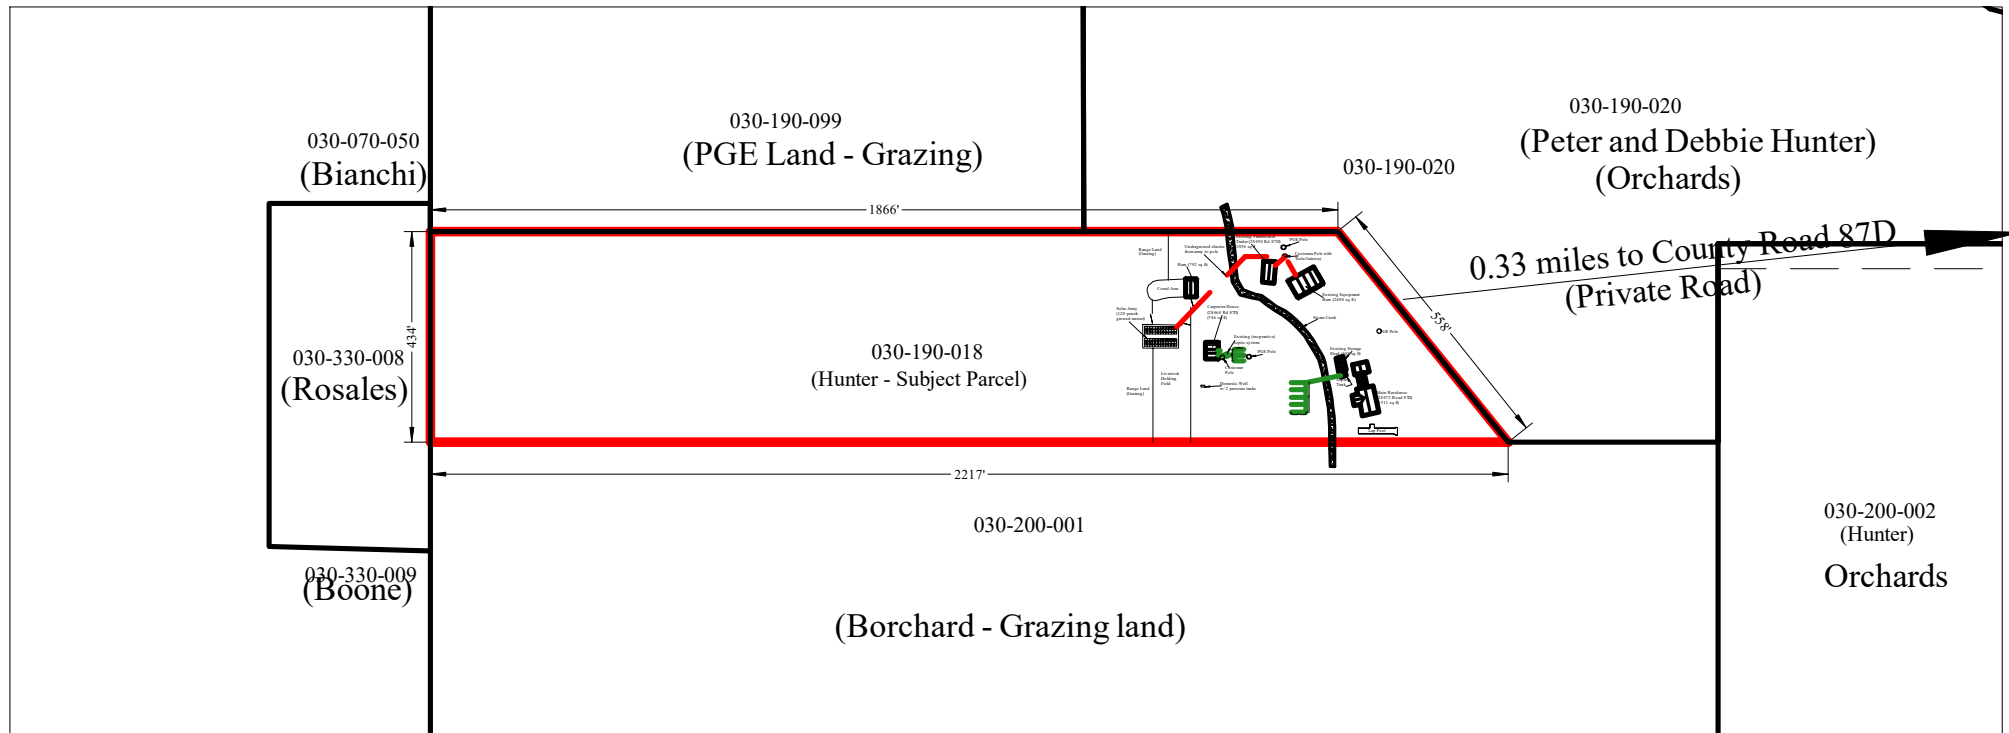

Hunter Property  
"Samuel Carpenter Cottage"  
28464 County Road 87D, Winters 95694  
APN: 030-190-018

Peter and Debbie Hunter  
28472 County Road 87D  
Winters, CA 95694  
Phone: (916)761-1620

Parcel Map for Carpenter Bros. Cottage  
Parcel: 030-190-018  
Address: 28464 County Road 87D, Winters, CA  
Owner/Builder/Architect: Peter Hunter

Scale: None. Fit to page

Peter and Deborah Hunter  
 28472 County Road 87D  
 Winters, CA 95694  
 Phone: (916)761-1620

Site Plan for Carpenter Bros. Cottage  
 Parcel: 030-190-018  
 Address: 28464 County Road 87D, Winters, CA  
 Owner/Builder/Architect: Peter Hunter

Scale: None. Fit to page