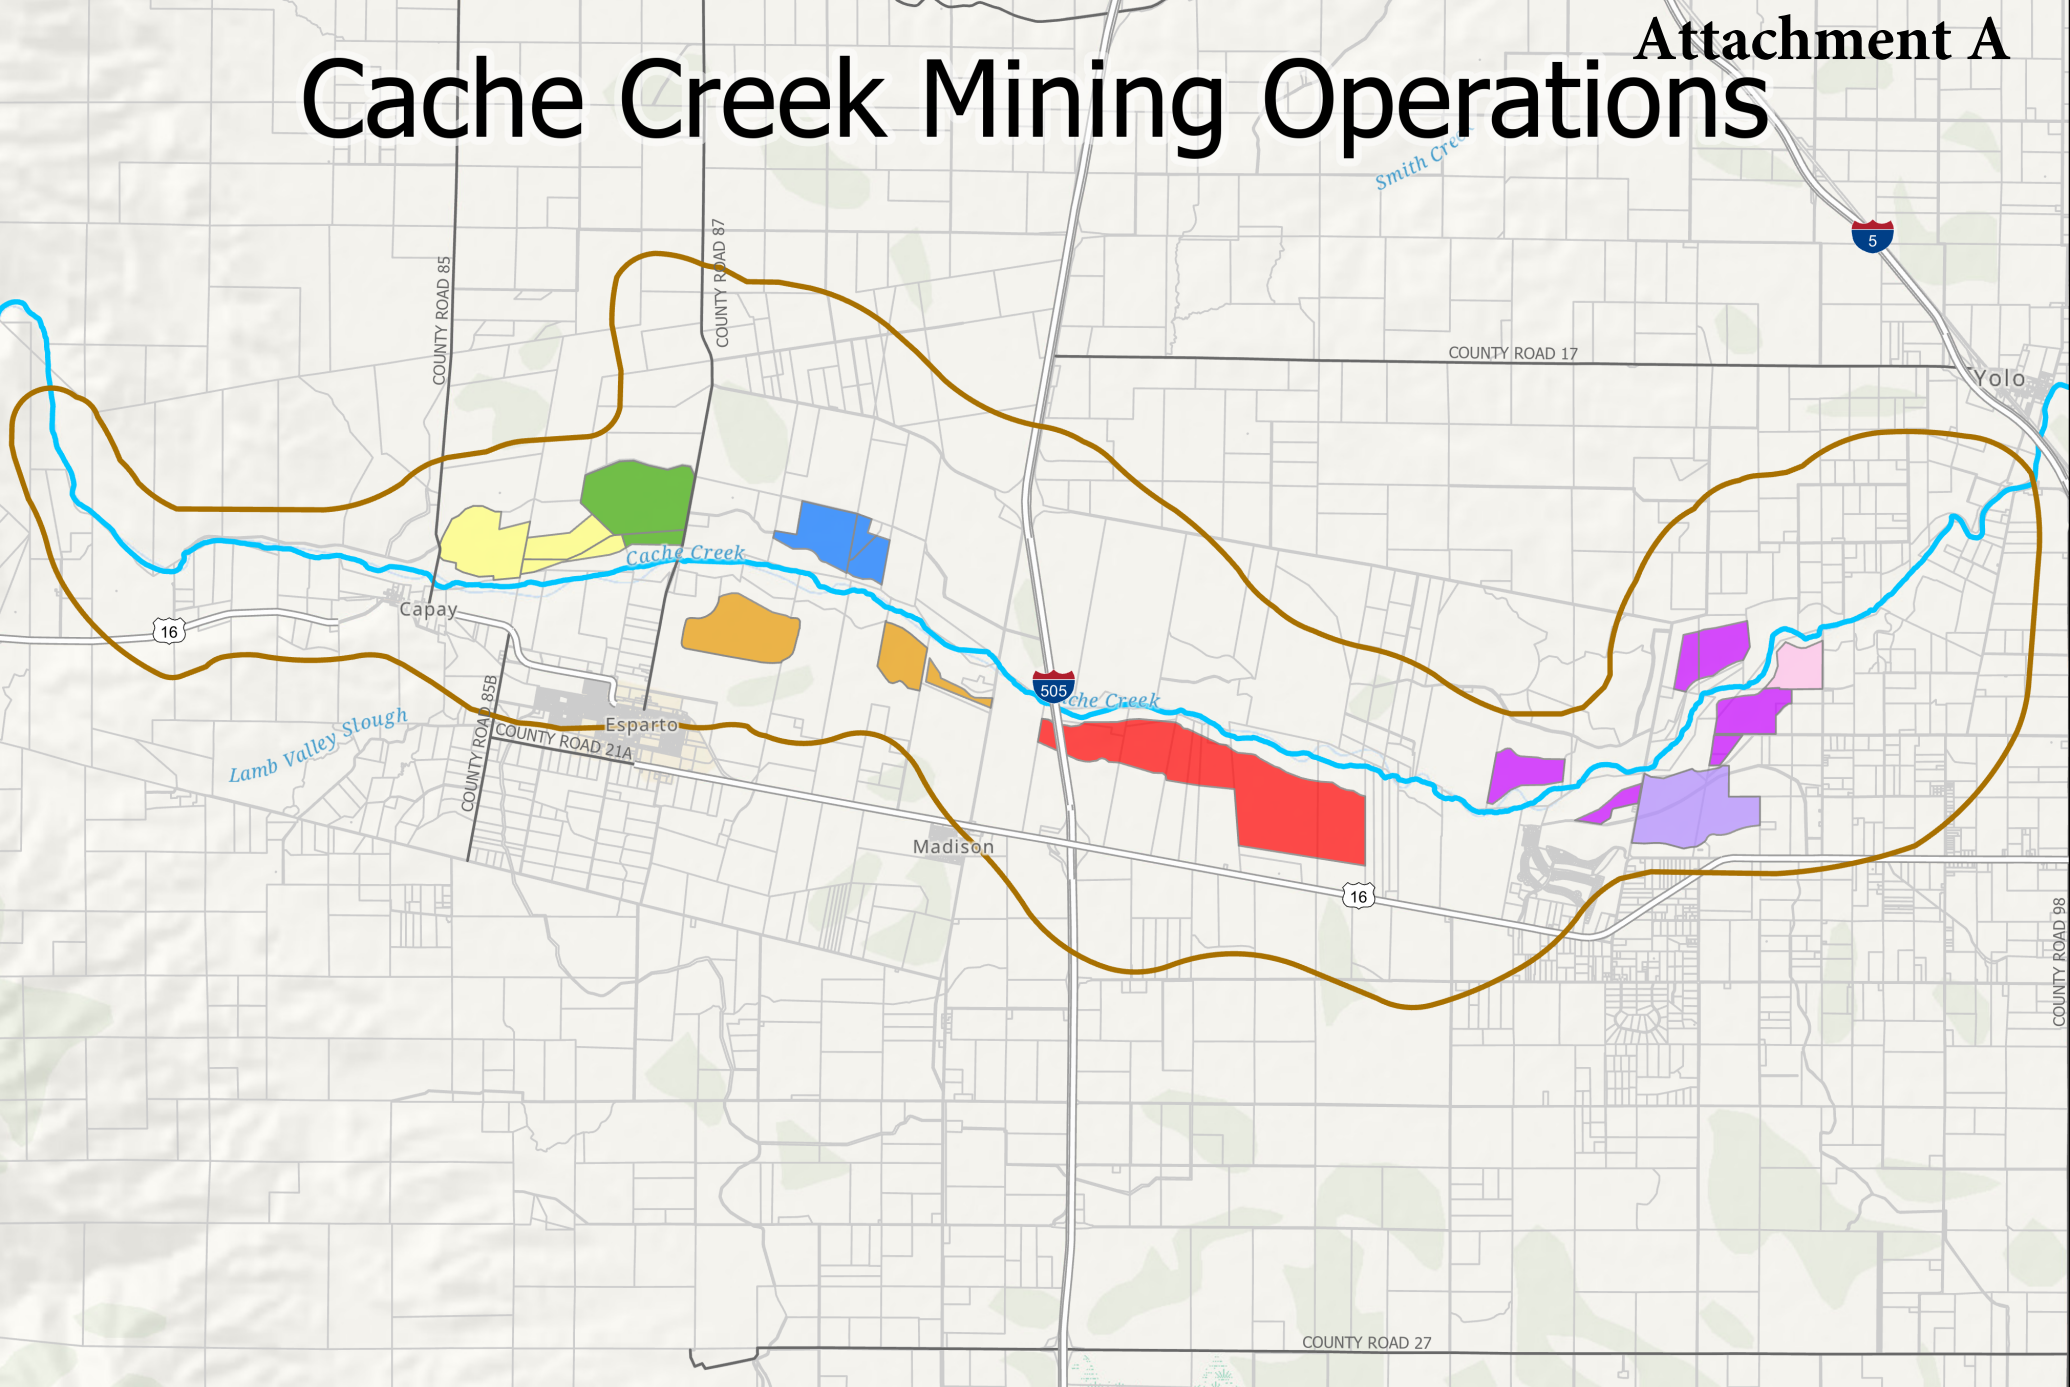

Cache Creek Mining Operations

- | | | |
|--------------------------------|--------------------------|--------------------------------|
| Cache Creek | Mining Operations | Syar - Madison Sand and Gravel |
| Cache Creek Area Plan Boundary | Cemex | Teichert Esparto |
| Parcels | Granite Capay | Teichert Woodland |
| | Granite Esparto | Teichert Shifler |
| | | Teichert Schwarzgruber |