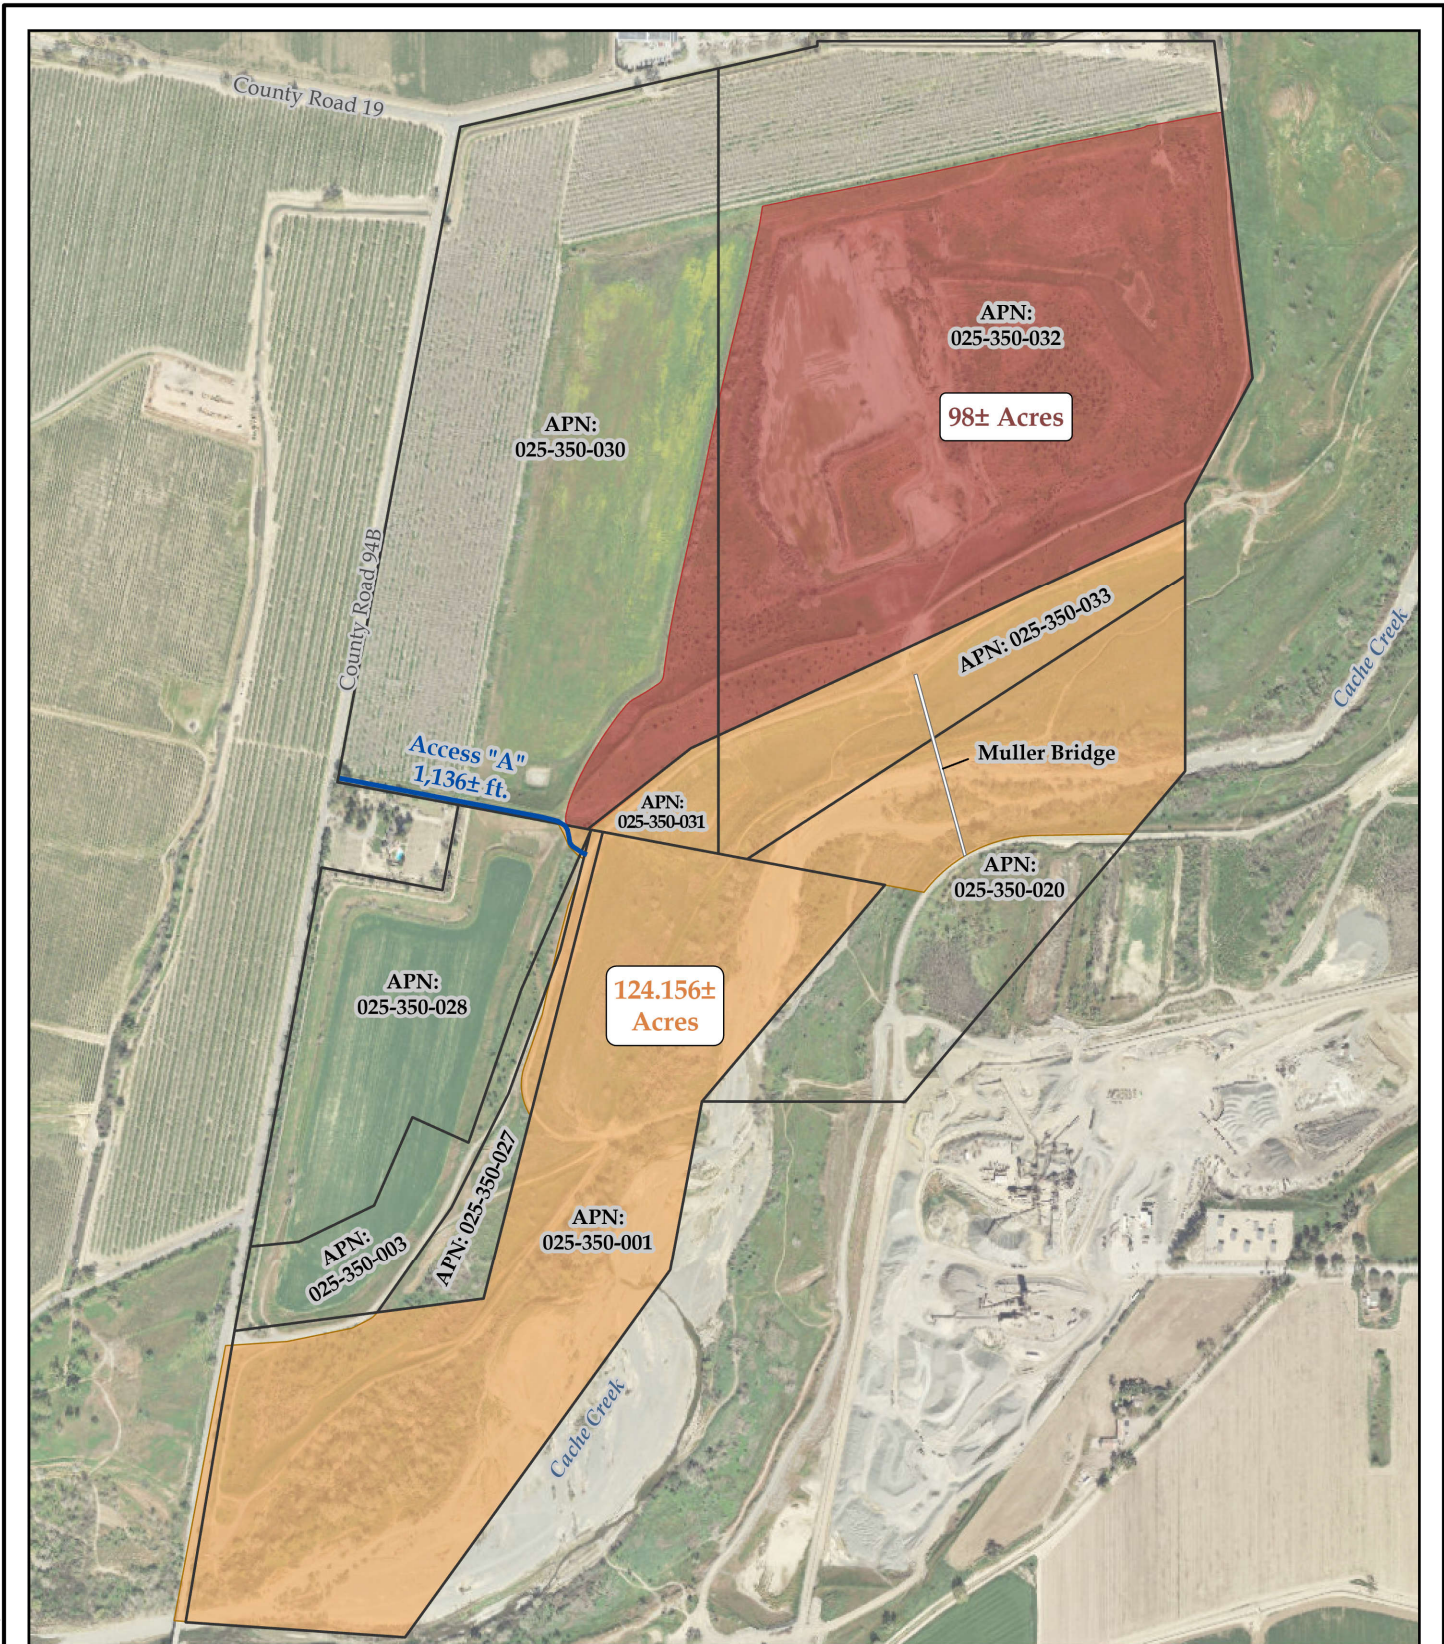

ATTACHMENT A

MAP OF DEDICATIONS

LEGEND:	
	Access "A": 1,136± ft.
	Muller Bridge
	Muller Property Dedication: 98± Acres
	Teichert Property Dedication: 124.156± Acres
	Teichert Parcel Boundaries

SOURCE:
Aerial Photography Provided by
ESRI Basemaps & Affiliates
(Yolo County: March 18, 2022)

DISCLAIMER:
The data was mapped for planning purposes only. No liability is assumed for the accuracy of the data shown.

**NET GAIN DEDICATION
JANUARY 2024**
**MULLER PROPERTY
TEICHERT MATERIALS
YOLO COUNTY, CALIFORNIA**