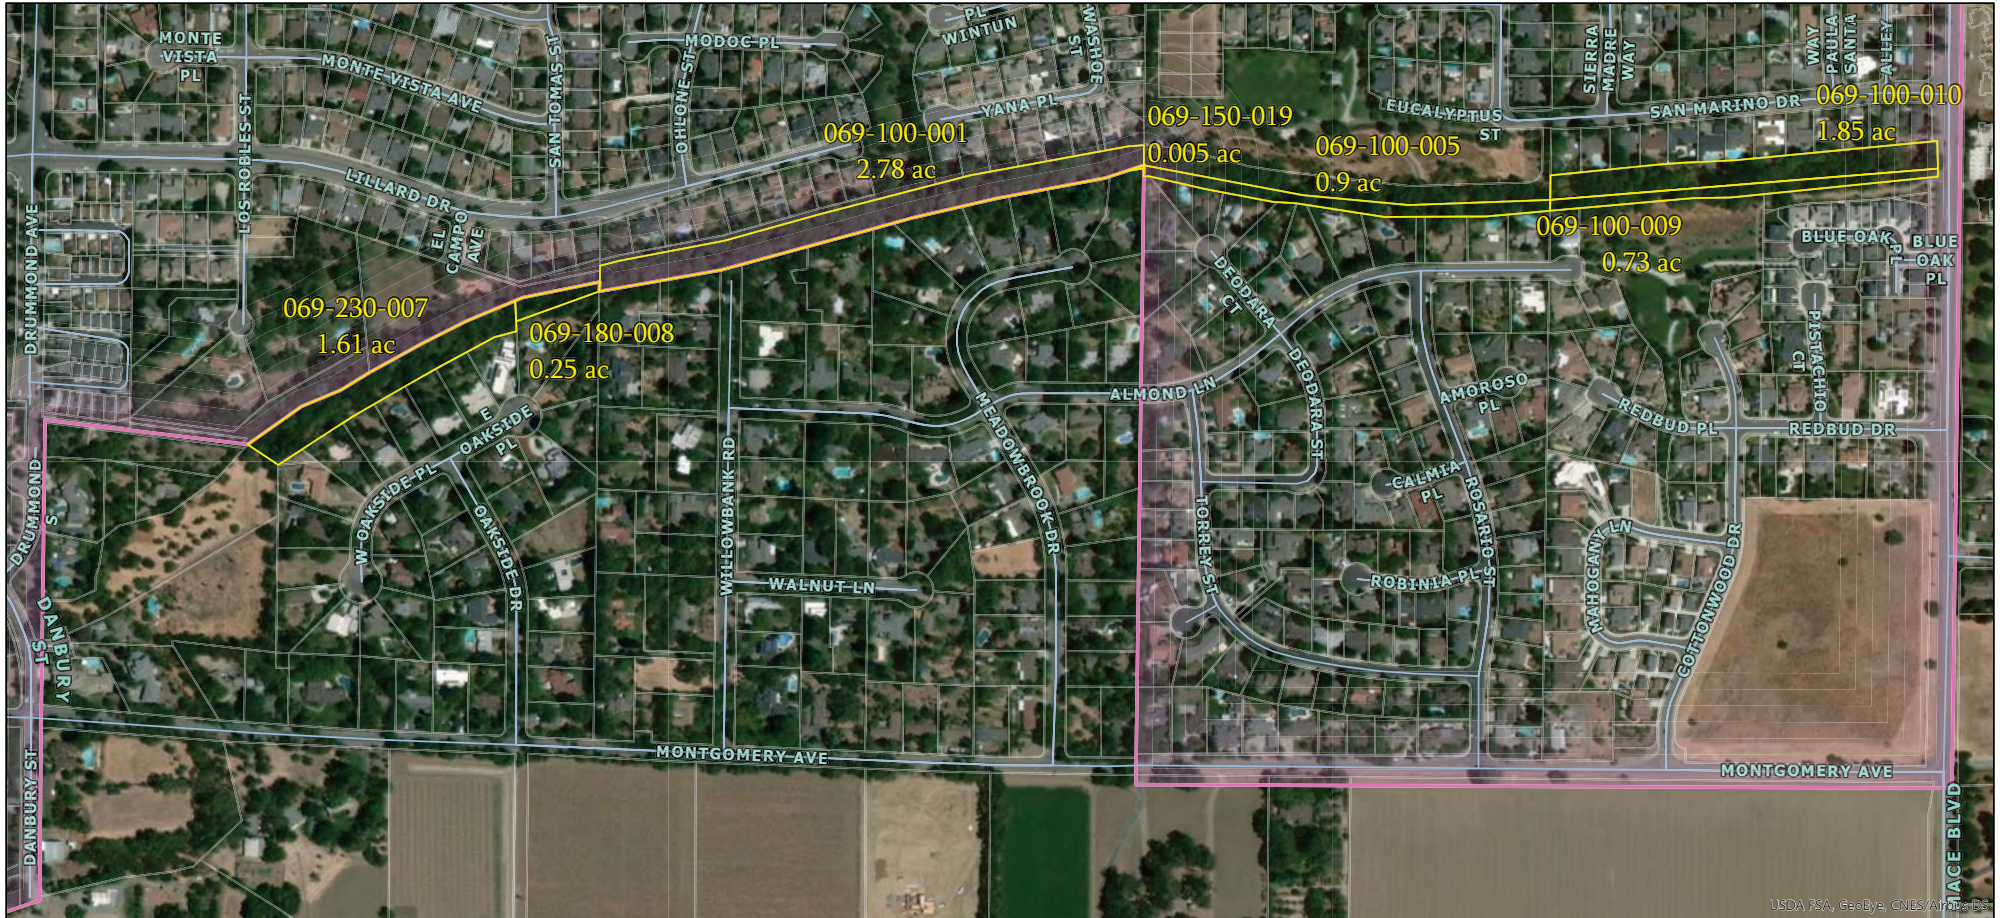

# Putah Creek Parcels - Imagery

- Parcels of Interest
- City of Davis

Data Source: Yolo County  
 Produced by: Yolo County ITTD  
 Date: 4/26/2018 \*

\*NOTE: THE 2018 ACREAGES SHOWN HAVE BEEN UPDATED IN THE STAFF REPORT AND IN ATTACHMENT E AFTER RECEIVING UPDATED INFORMATION FROM THE SURVEYOR.