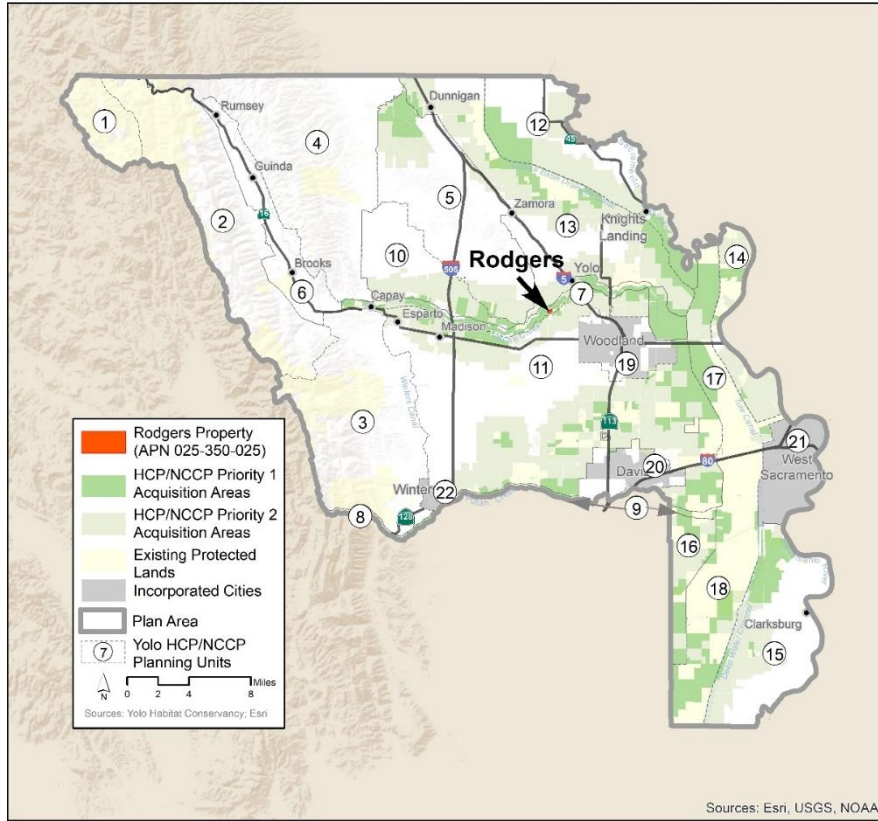

ATTACHMENT A

PROPERTY LOCATION MAP

RODGERS PROPERTY LOCATION MAP

Esri Community Maps Contributors, County of Sacramento, Yolo County, California State Parks, © OpenStreetMap, Microsoft, Esri, TomTom, Garmin, SafeGraph, GeoTechnologies, Inc, METI/NASA, USGS, Bureau of Land Management, EPA, NPS, US Census Bureau, USDA, USFWS, Yolo County, Source: Esri, Maxar, Earthstar Geographics, and the GIS User Community