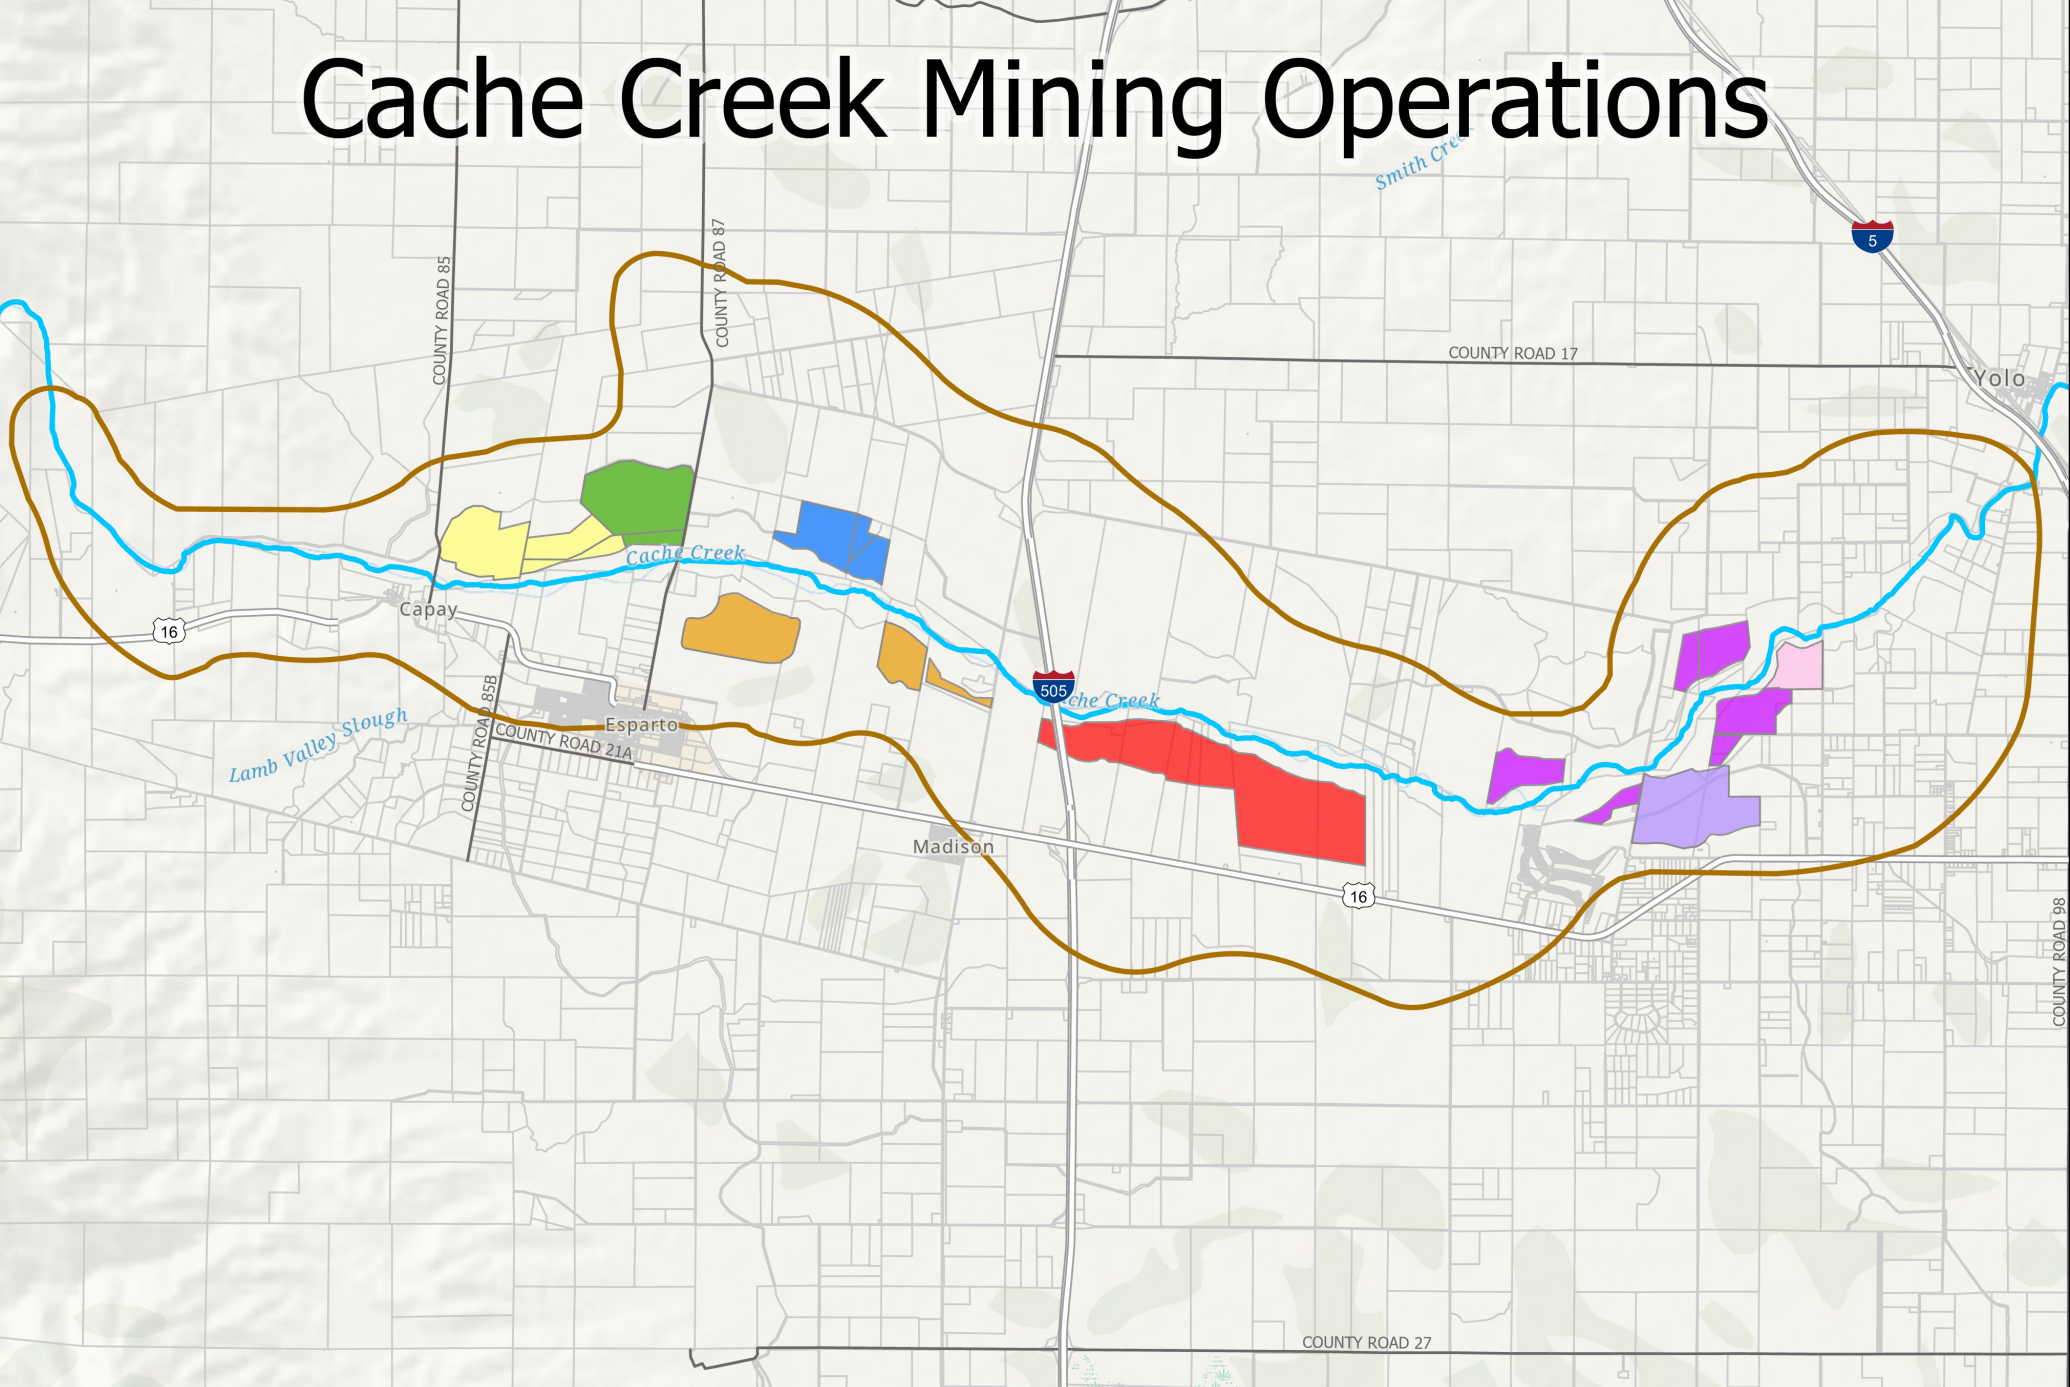

ATTACHMENT A

CACHE CREEK MINING OPERATIONS MAP

Cache Creek Mining Operations

-  Cache Creek
-  Cache Creek Area Plan Boundary
-  Parcels

Mining Operations

-  Cemex
-  Granite Capay
-  Granite Esparto

-  Syar - Madison Sand and Gravel
-  Teichert Esparto
-  Teichert Woodland
-  Teichert Shifler
-  Teichert Schwarzgruber