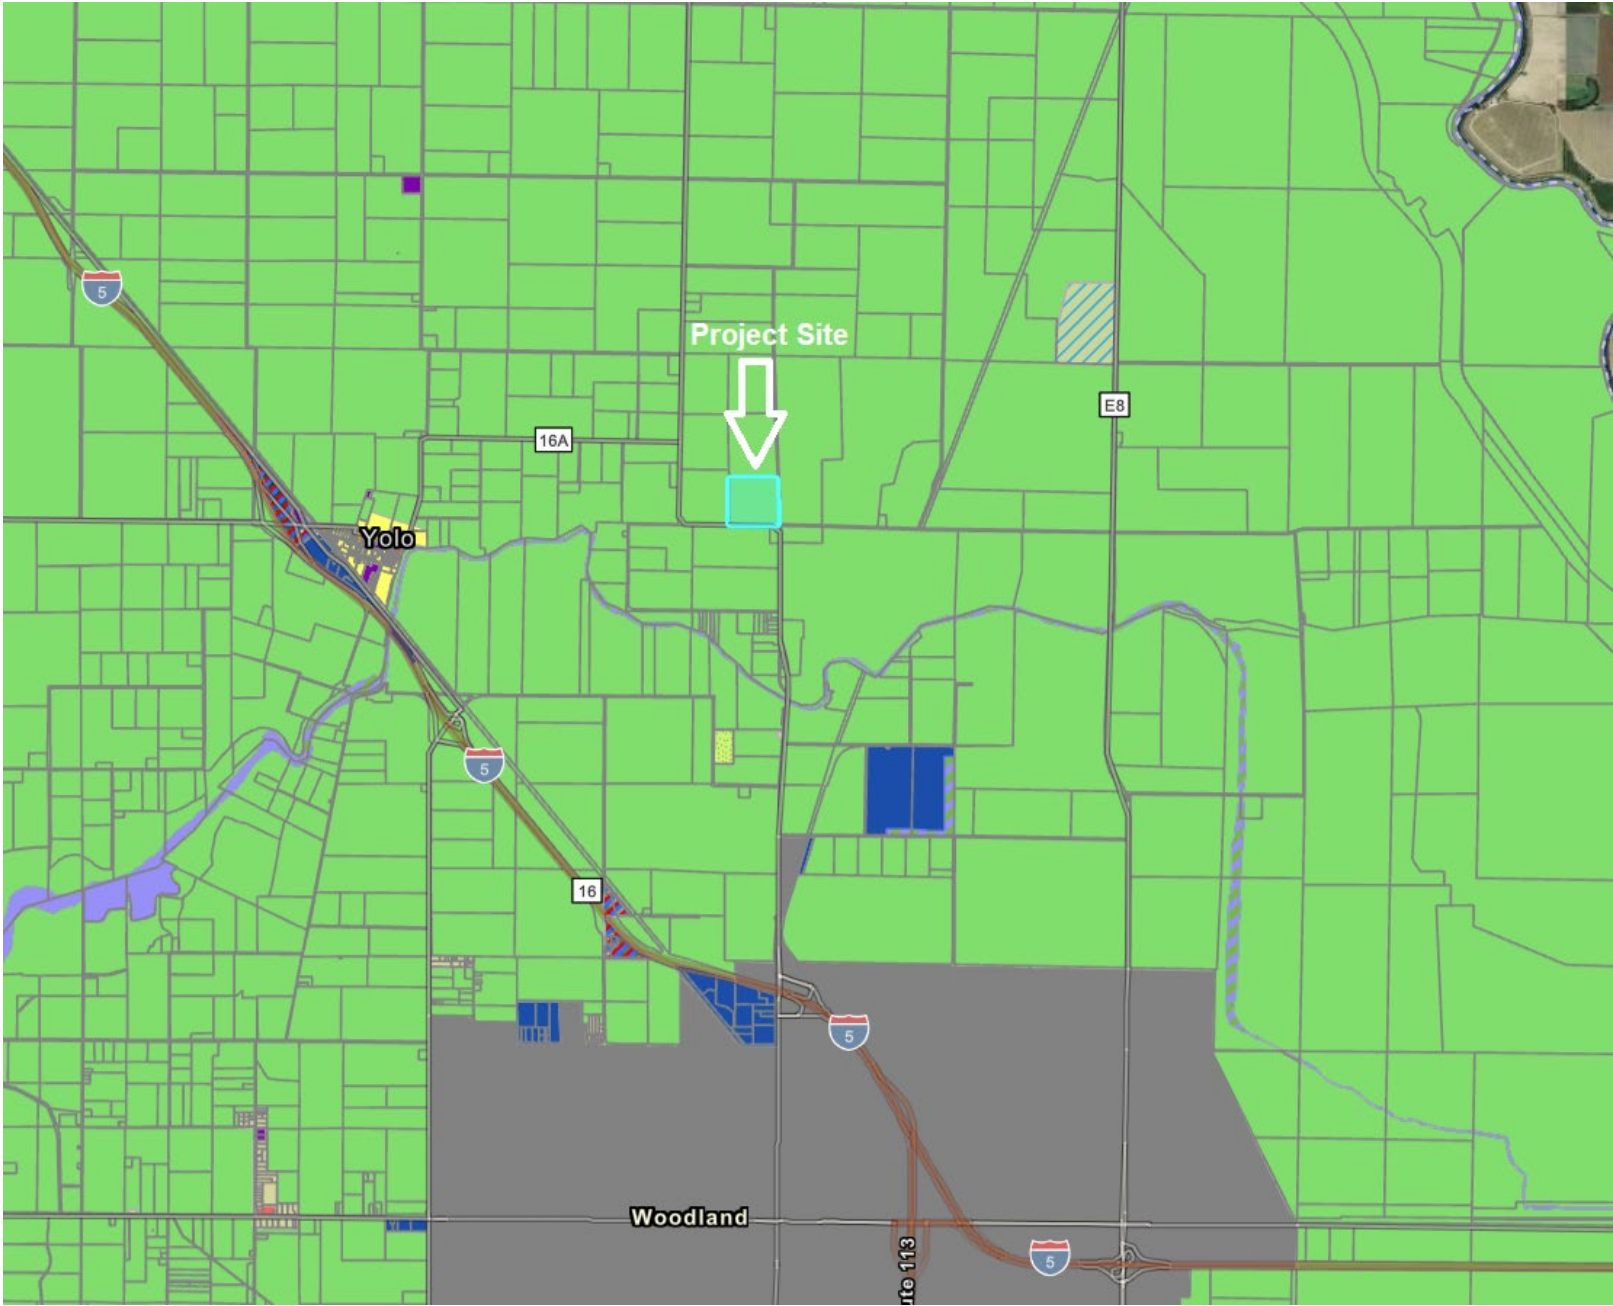

ATTACHMENT A
Project Location

Zoning

Green Dream Farms

 APN 027-280-019

Aerial Image (Google) dated 4/22/2023
(Parcel lines approximate)