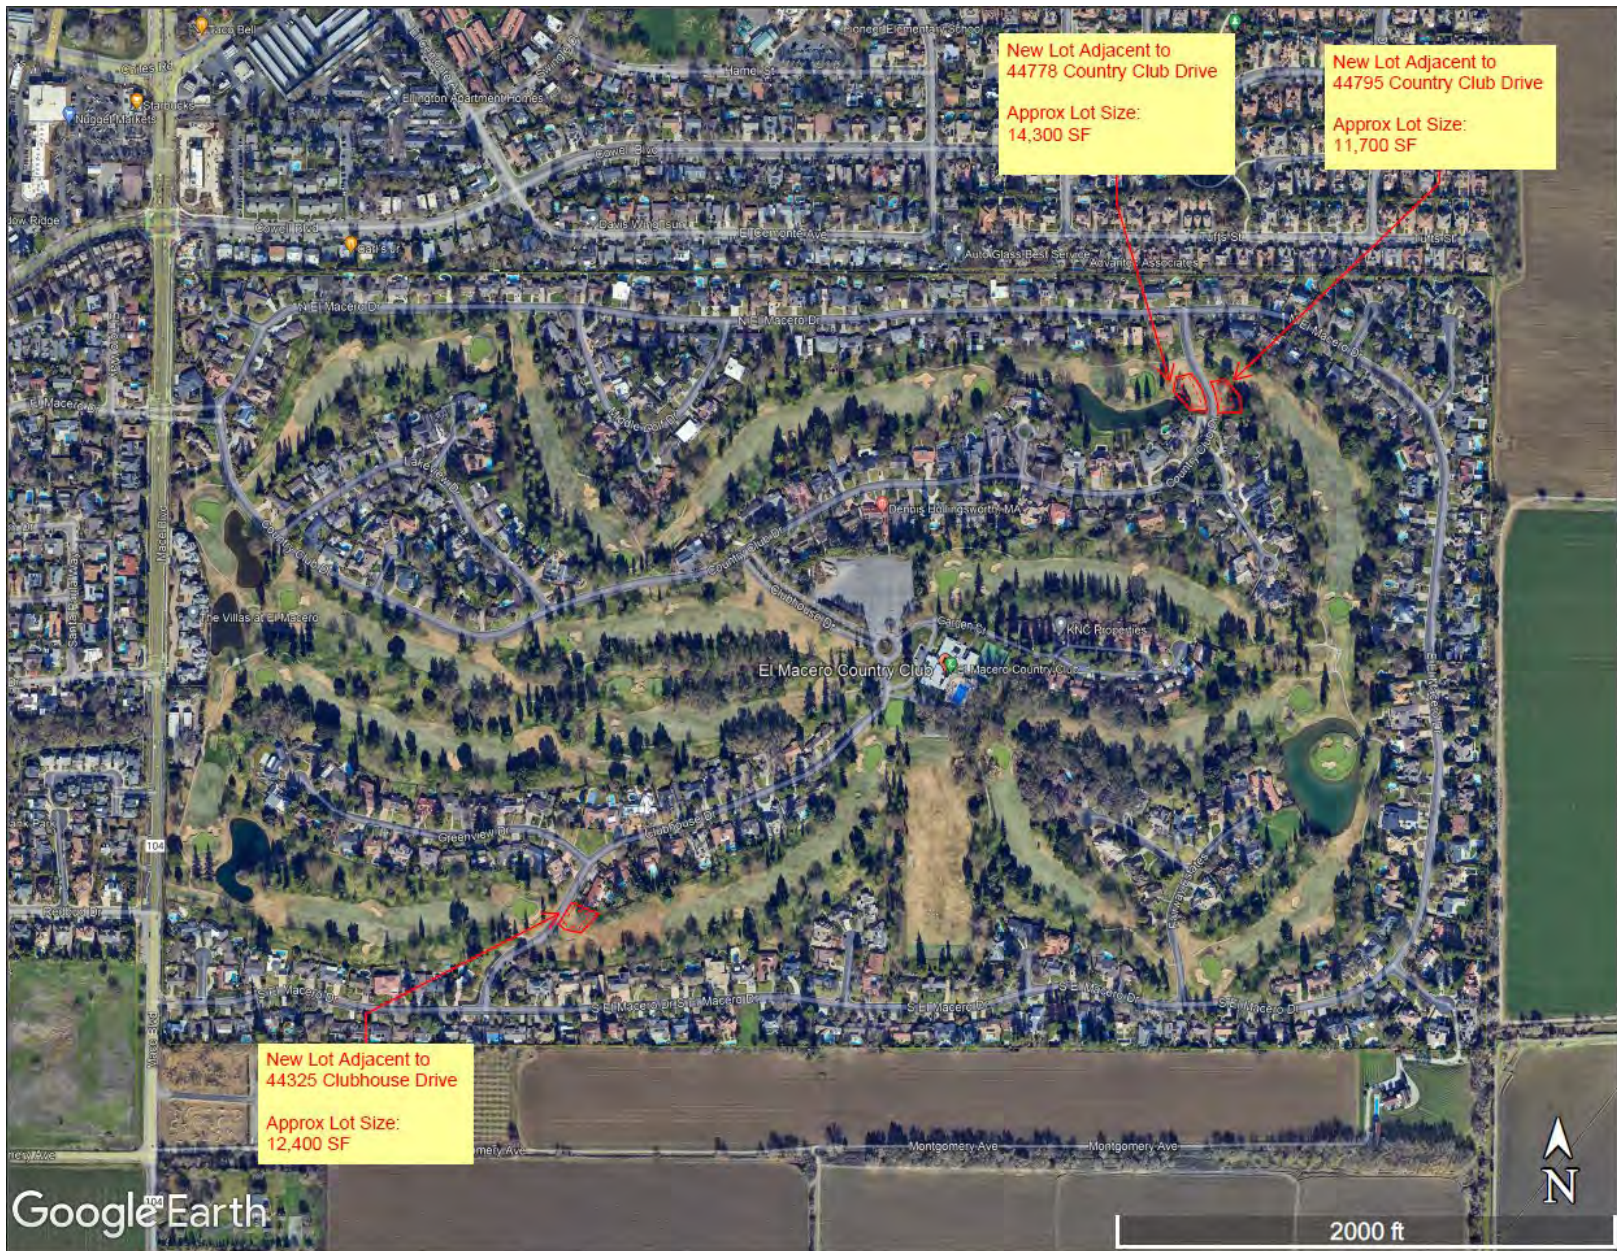

ATTACHMENT B

Zoning and Location Map

Source: Esri, Maxar, Earthstar Geographics, and the GIS User Community, Esri Community Maps Contributors, County of Sacramento, Yolo County, California State Parks, Esri, TomTom, Garmin, SafeGraph, GeoTechnologies, Inc, METI/NASA, USGS, Bureau of

Aerial and Proposed Lot Locations

New Lot Adjacent to
44795 Country Club Drive
Approx Lot Size:
11,700 SF

New Lot Adjacent to
44778 Country Club Drive
Approx Lot Size:
14,300 SF

New Lot Adjacent to
44325 Clubhouse Drive
Approx Lot Size:
12,400 SF

Mace Blvd

Mace Blvd

68

66

66

66

66

66