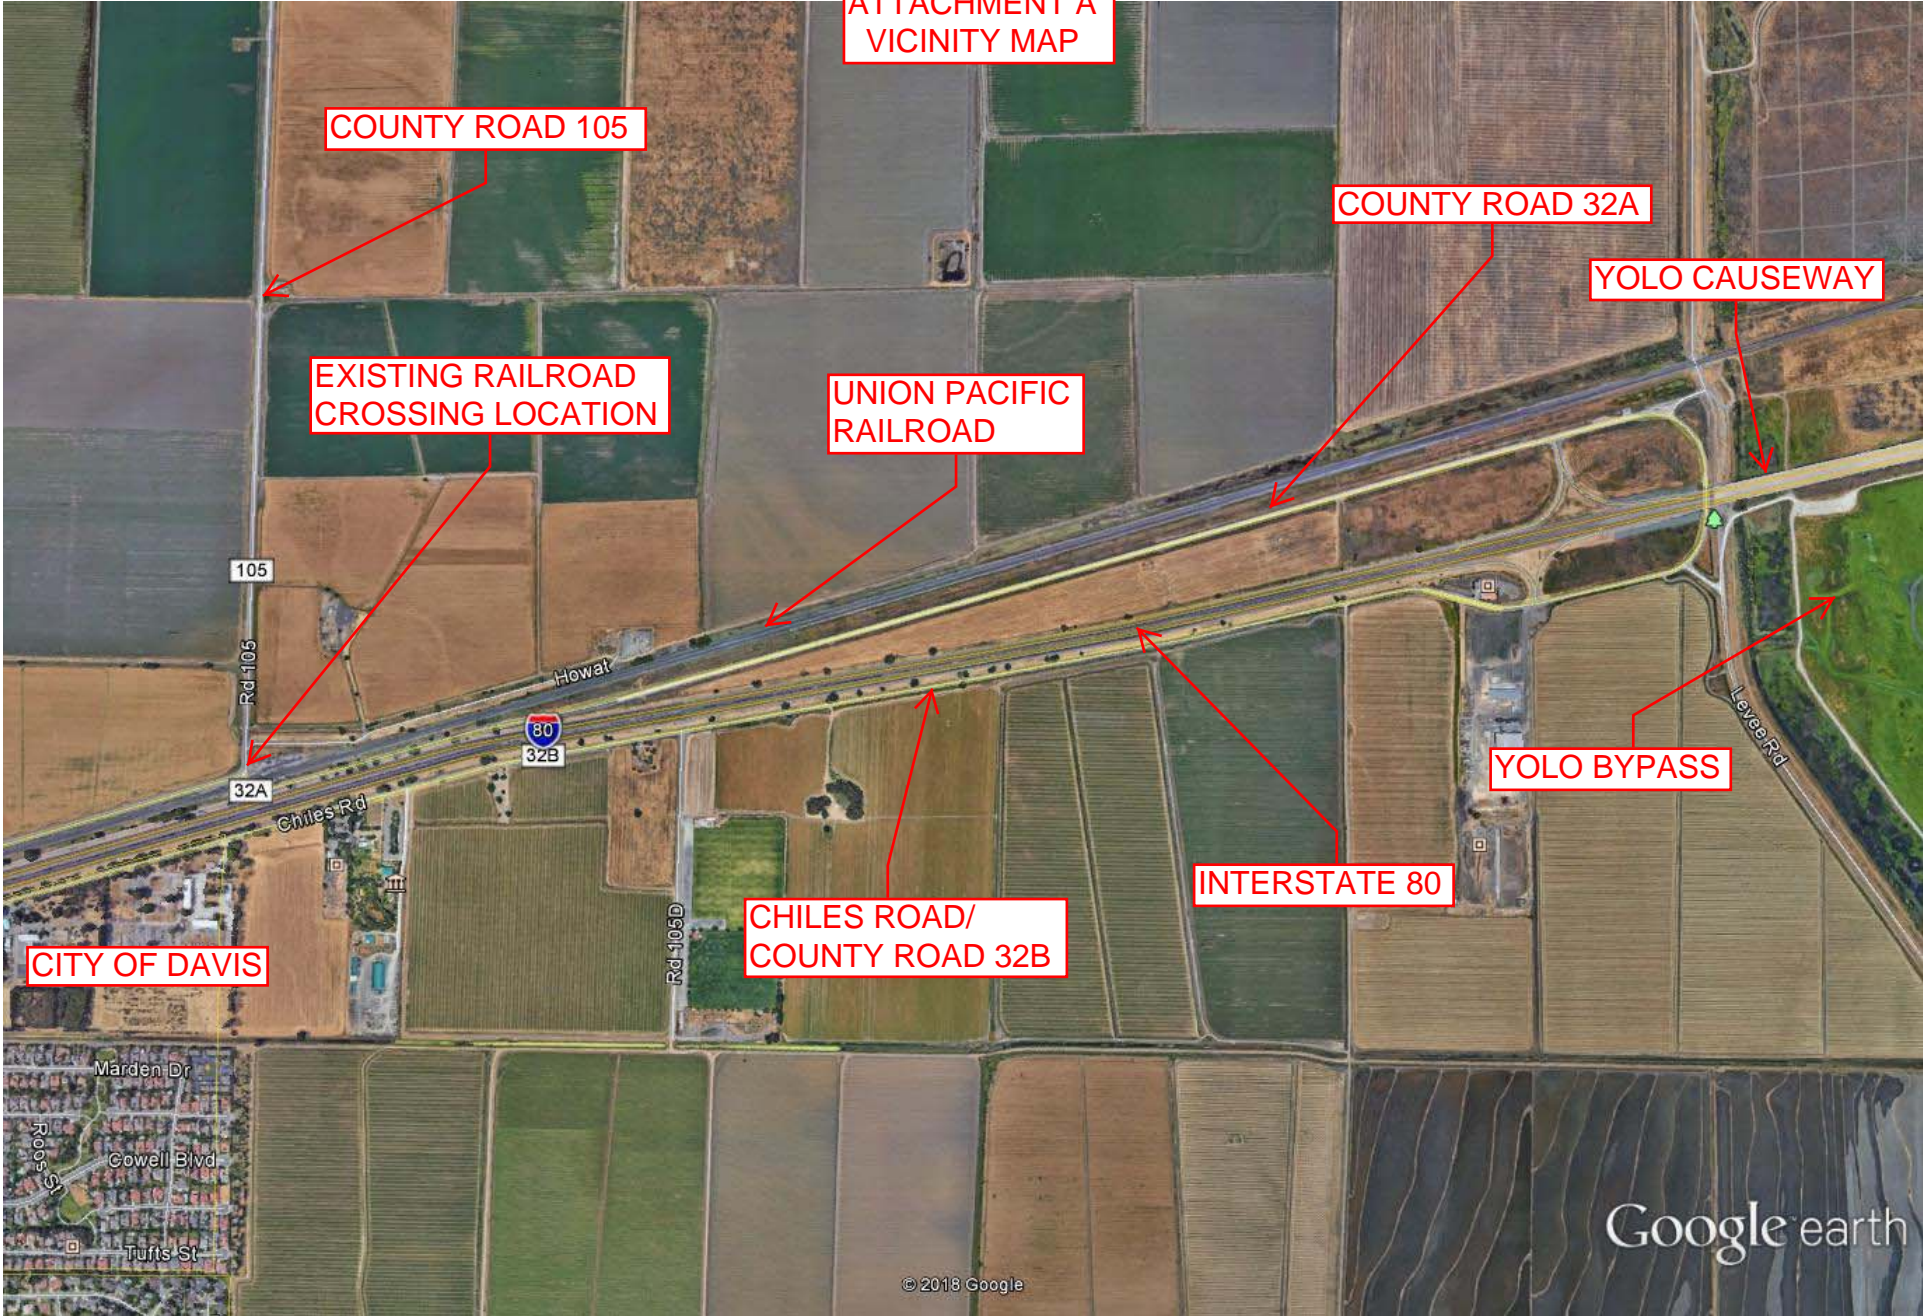

ATTACHMENT A
VICINITY MAP

COUNTY ROAD 105

COUNTY ROAD 32A

YOLO CAUSEWAY

EXISTING RAILROAD
CROSSING LOCATION

UNION PACIFIC
RAILROAD

YOLO BYPASS

INTERSTATE 80

CHILES ROAD/
COUNTY ROAD 32B

CITY OF DAVIS

Google earth

Google earth

© 2018 Google