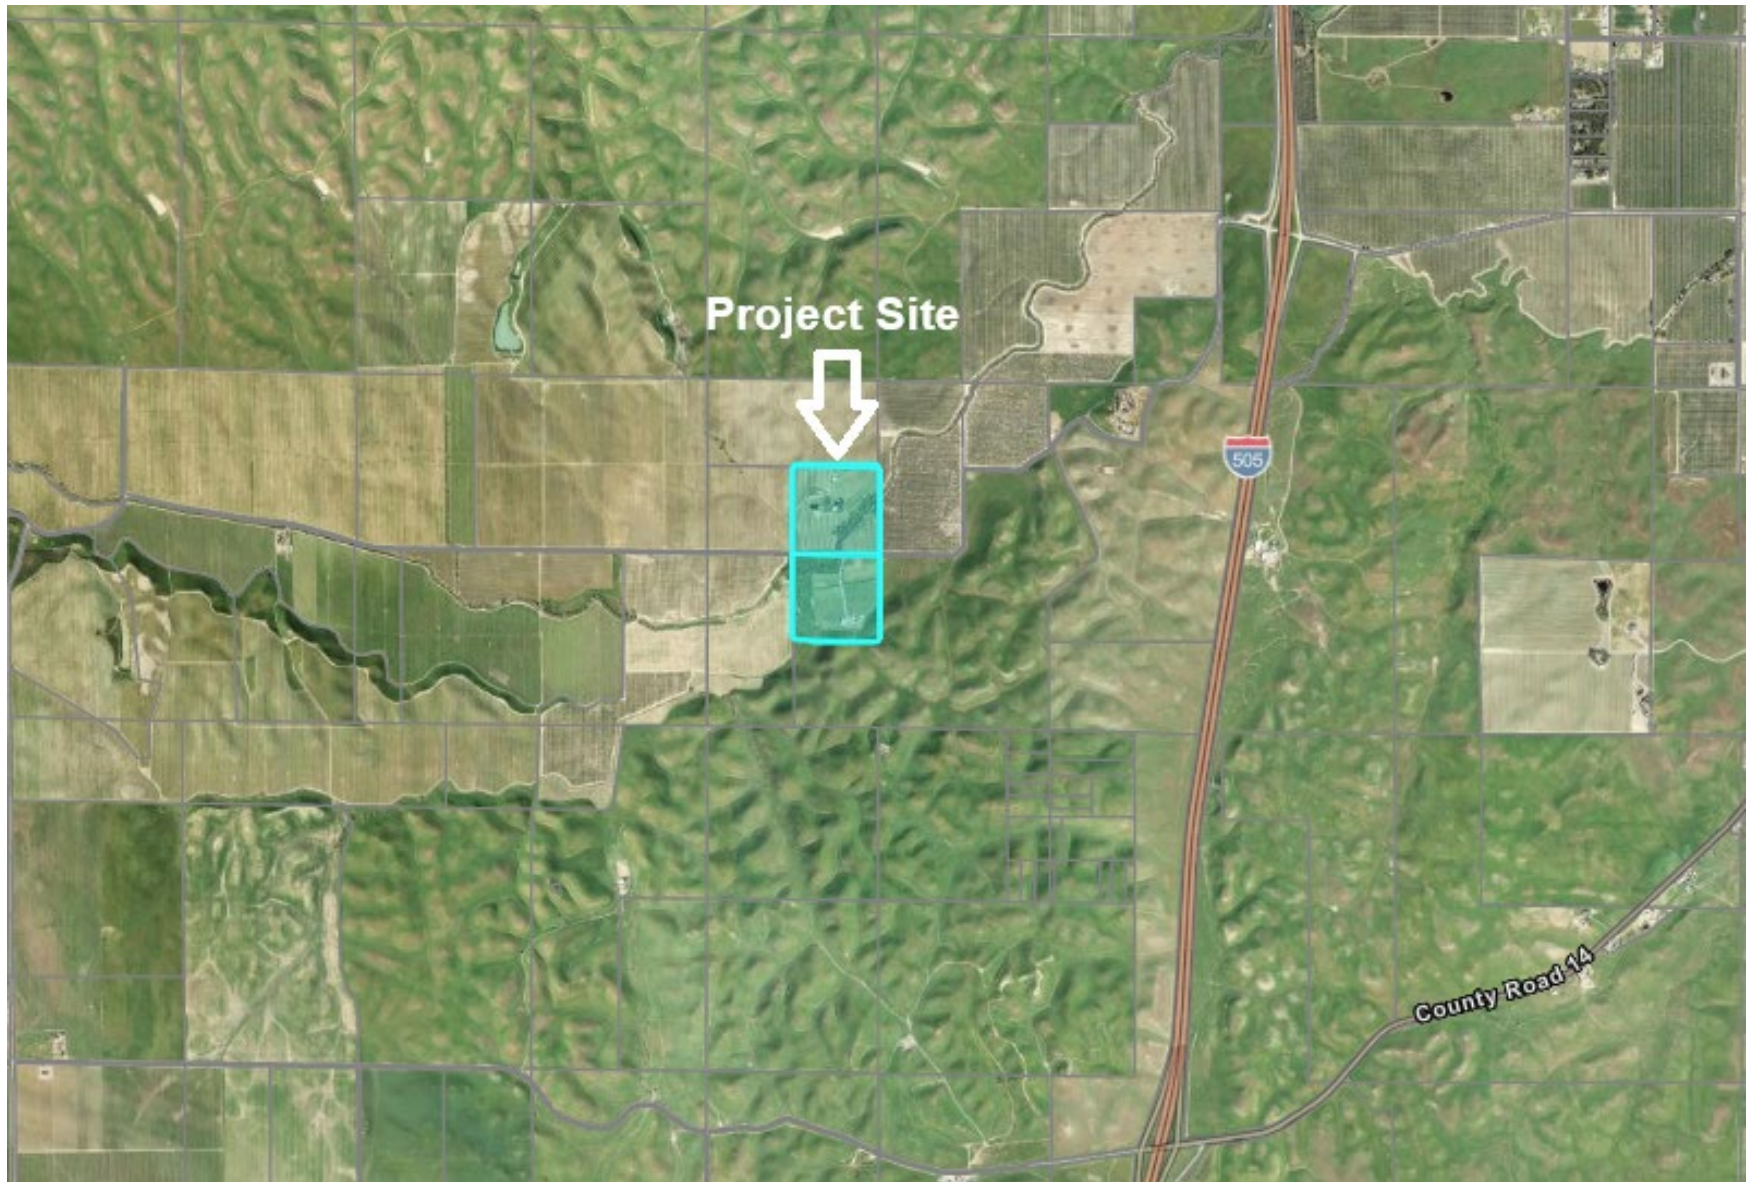

# ATTACHMENT A

## Project Location

# Project Zoning

## White Wolf Farms/Miranda Gardens/Till Land

 APN 054-100-017

0 445 890 1,780 Feet