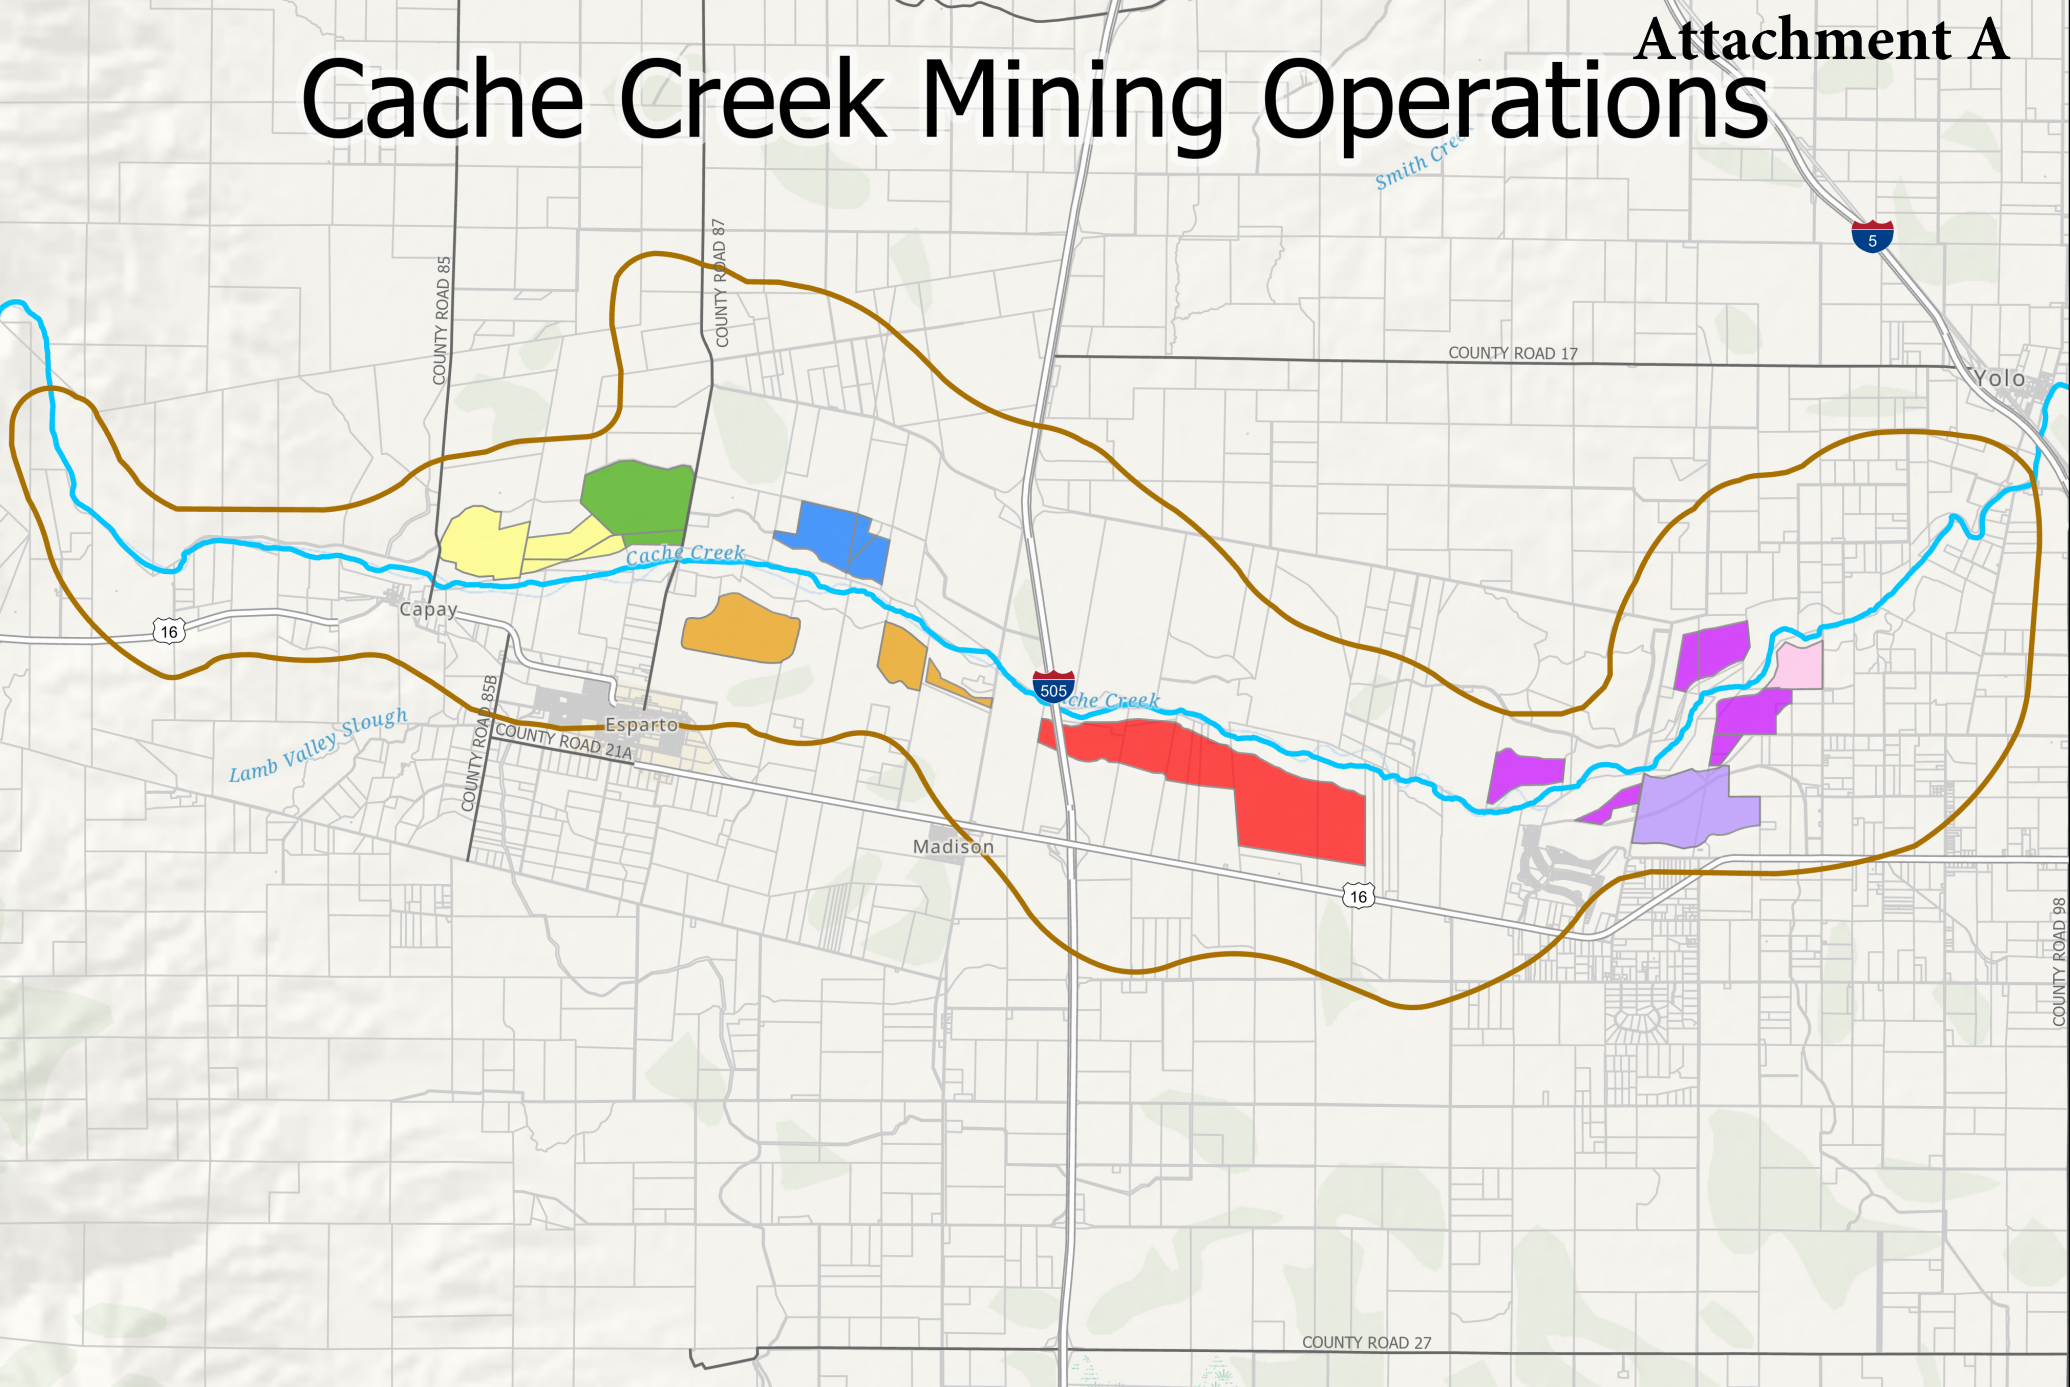

**ATTACHMENT A**

CACHE CREEK MINING OPERATIONS MAP

# Cache Creek Mining Operations

- |                                |                          |                                |
|--------------------------------|--------------------------|--------------------------------|
| Cache Creek                    | <b>Mining Operations</b> | Syar - Madison Sand and Gravel |
| Cache Creek Area Plan Boundary | Cemex                    | Teichert Esparto               |
| Parcels                        | Granite Capay            | Teichert Woodland              |
|                                | Granite Esparto          | Teichert Shifler               |
|                                |                          | Teichert Schwarzgruber         |